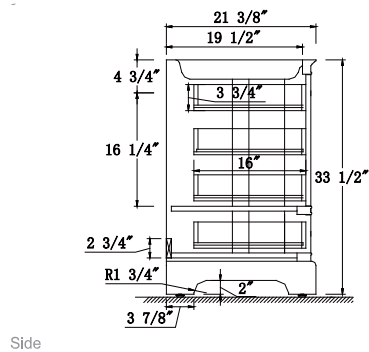

Dimensions

Features

- Solid Wood & Hardwood Construction
- 9 Soft-close Drawers
- 2 Soft-close Doors
- Brushed nickel hardware
- Adjustable leg levelers
- cUPC Undermount Basin

Dimensions:

- 48``X22``X34 1/4``(With Top)
- 47 1/8``X21 3/8``X33 1/2``(Vanity Only)

Countertop: 48"×22"×0.75"

Rectangle undermount basin: 20.1"×15.2"×7.5"