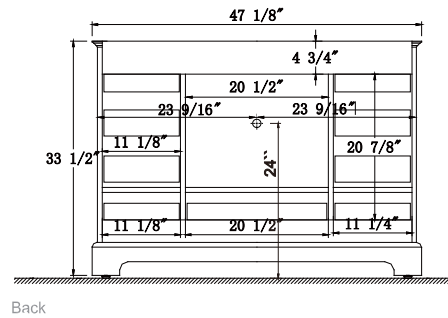

Dimensions

Features

- Solid Wood & Hardwood Construction
- 9 Soft-close Drawers
- 2 Soft-close Doors
- Brushed nickel hardware
- Adjustable leg levelers
- cUPC Undermount Basin

Dimensions:

- 48``X22``X34 1/4``(With Top)
- 47 1/8``X21 3/8``X33 1/2``(Vanity Only)

Countertop: 48"×22"×0.75"

Rectangle undermount basin: 20.1"×15.2"×7.5"