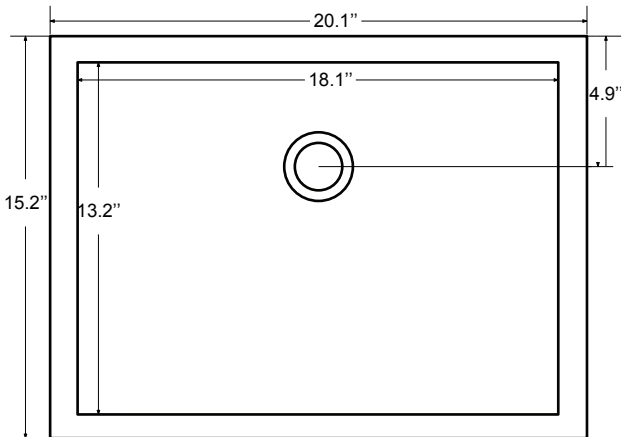

Countertop & Sink

Dimensions:

Countertop: 48"×22"×0.75"

Rectangle undermount basin: 20.1"×15.2"×7.5"