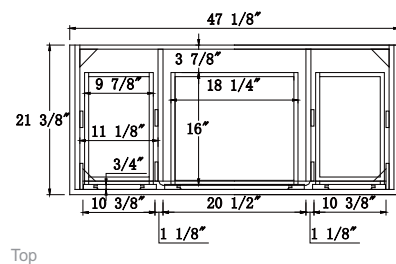

Dimensions

Features

- Solid Wood & Hardwood Construction
- 9 Soft-close Drawers
- 2 Soft-close Doors
- Brushed nickel hardware
- Adjustable leg levelers
- cUPC Undermount Basin

Dimensions:

- 48``X22``X34 1/4``(With Top)
- 47 1/8``X21 3/8``X33 1/2``(Vanity Only)

Countertop: 48"×22"×0.75"

Rectangle undermount basin: 20.1"×15.2"×7.5"