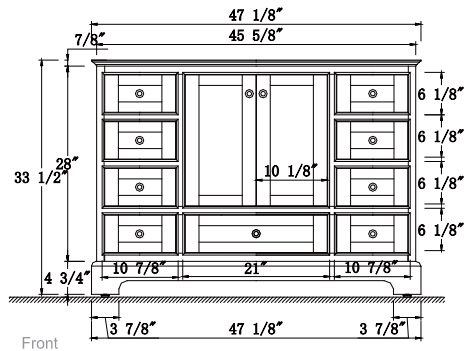

Dimensions

Features

- Solid Wood & Hardwood Construction
- 9 Soft-close Drawers
- 2 Soft-close Doors
- Brushed nickel hardware
- Adjustable leg levelers
- cUPC Undermount Basin

Dimensions:

- 48``X22``X34 1/4``(With Top)
- 47 1/8``X21 3/8``X33 1/2``(Vanity Only)

Countertop: 48"×22"×0.75"

Rectangle undermount basin: 20.1"×15.2"×7.5"