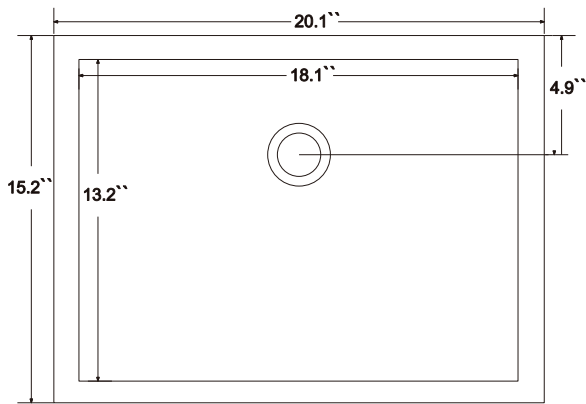

Dimensions

Front

Back

Side

Top

Features :

- Solid Wood & Hardwood Construction
- 3 Soft-close Drawers
- 4 Soft-close Doors
- Chrome hardware for White vanity
- Gold hardware for Black Onyx vanity
- Adjustable leg levelers
- cUPC Undermount Basin

Dimensions:

- 60 "x22"x34.3" (With Top)
- 59.2 "x21.7"x33.5" (Vanity Only)

Vanity Finish:

- White (W)
- Black Onyx (BO)

Countertop:

- Italian carrara white marble (CW)

Certification:

CARB P2

Countertop & Sink

Dimensions:

Countertop: 60"x22"x0.75"

Rectangle undermount basin: 20.1"x15.2"x7.5"