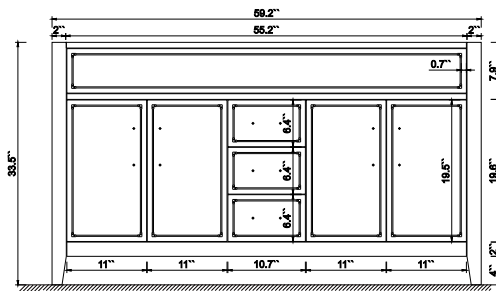

Dimensions

Front

Back

Side

Top

Features :

- Solid Wood & Hardwood Construction
- 3 Soft-close Drawers
- 4 Soft-close Doors
- Chrome hardware for White vanity
- Gold hardware for Black Onyx vanity
- Adjustable leg levelers
- cUPC Undermount Basin

Dimensions:

- 60 "x22"x34.3" (With Top)
- 59.2 "x21.7"x33.5" (Vanity Only)

Vanity Finish:

- White (W)
- Black Onyx (BO)

Countertop:

- Italian carrara white marble (CW)

Certification:

CARB P2

Countertop & Sink

Dimensions:

Countertop: 60"x22"x0.75"

Rectangle undermount basin: 20.1"x15.2"x7.5"