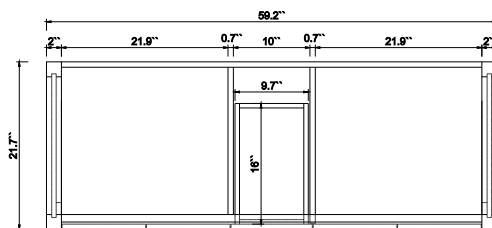

Dimensions

Front

Back

Side

Top

Features :

- Solid Wood & Hardwood Construction
- 3 Soft-close Drawers
- 4 Soft-close Doors
- Chrome hardware for White vanity
- Gold hardware for Black Onyx vanity
- Adjustable leg levelers
- cUPC Undermount Basin

Dimensions:

- 60 "x22"x34.3" (With Top)
- 59.2 "x21.7"x33.5" (Vanity Only)

Vanity Finish:

- White (W)
- Black Onyx (BO)

Countertop:

- Italian carrara white marble (CW)

Certification:

CARB P2

Countertop & Sink

Dimensions:

Countertop: 60"x22"x0.75"

Rectangle undermount basin: 20.1"x15.2"x7.5"