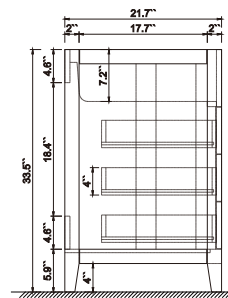

Dimensions

Front

Back

Side

Top

Features :

- Solid Wood & Hardwood Construction
- 3 Soft-close Drawers
- 4 Soft-close Doors
- Chrome hardware for White vanity
- Gold hardware for Black Onyx vanity
- Adjustable leg levelers
- cUPC Undermount Basin

Dimensions:

- 60 "x22"x34.3" (With Top)
- 59.2 "x21.7"x33.5" (Vanity Only)

Vanity Finish:

- White (W)
- Black Onyx (BO)

Countertop:

- Italian carrara white marble (CW)

Certification:

CARB P2

Countertop & Sink

Dimensions:

Countertop: 60"x22"x0.75"

Rectangle undermount basin: 20.1"x15.2"x7.5"