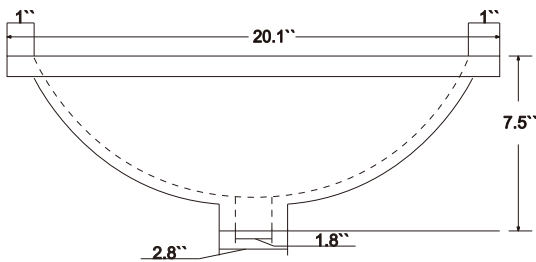

Dimensions

Front

Back

Side

Top

Features :

- Solid Wood & Hardwood Construction
- 3 Soft-close Drawers
- 4 Soft-close Doors
- Chrome hardware for White vanity
- Gold hardware for Black Onyx vanity
- Adjustable leg levelers
- cUPC Undermount Basin

Dimensions:

- 60 "x22"x34.3" (With Top)
- 59.2 "x21.7"x33.5" (Vanity Only)

Vanity Finish:

- White (W)
- Black Onyx (BO)

Countertop:

- Italian carrara white marble (CW)

Certification:

CARB P2

Countertop & Sink

Dimensions:

Countertop: 60"x22"x0.75"

Rectangle undermount basin: 20.1"x15.2"x7.5"