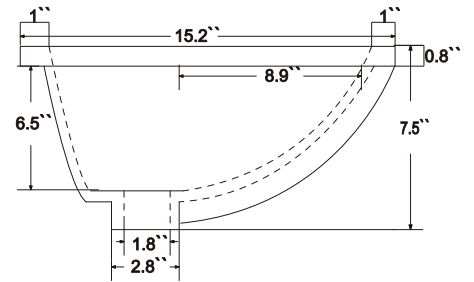

Dimensions

Front

Back

Side

Top

Features :

- Solid Wood & Hardwood Construction
- 3 Soft-close Drawers
- 4 Soft-close Doors
- Chrome hardware for White vanity
- Gold hardware for Black Onyx vanity
- Adjustable leg levelers
- cUPC Undermount Basin

Dimensions:

- 60 "x22"x34.3" (With Top)
- 59.2 "x21.7"x33.5" (Vanity Only)

Vanity Finish:

- White (W)
- Black Onyx (BO)

Countertop:

- Italian carrara white marble (CW)

Certification:

CARB P2

Countertop & Sink

Dimensions:

Countertop: 60"x22"x0.75"

Rectangle undermount basin: 20.1"x15.2"x7.5"