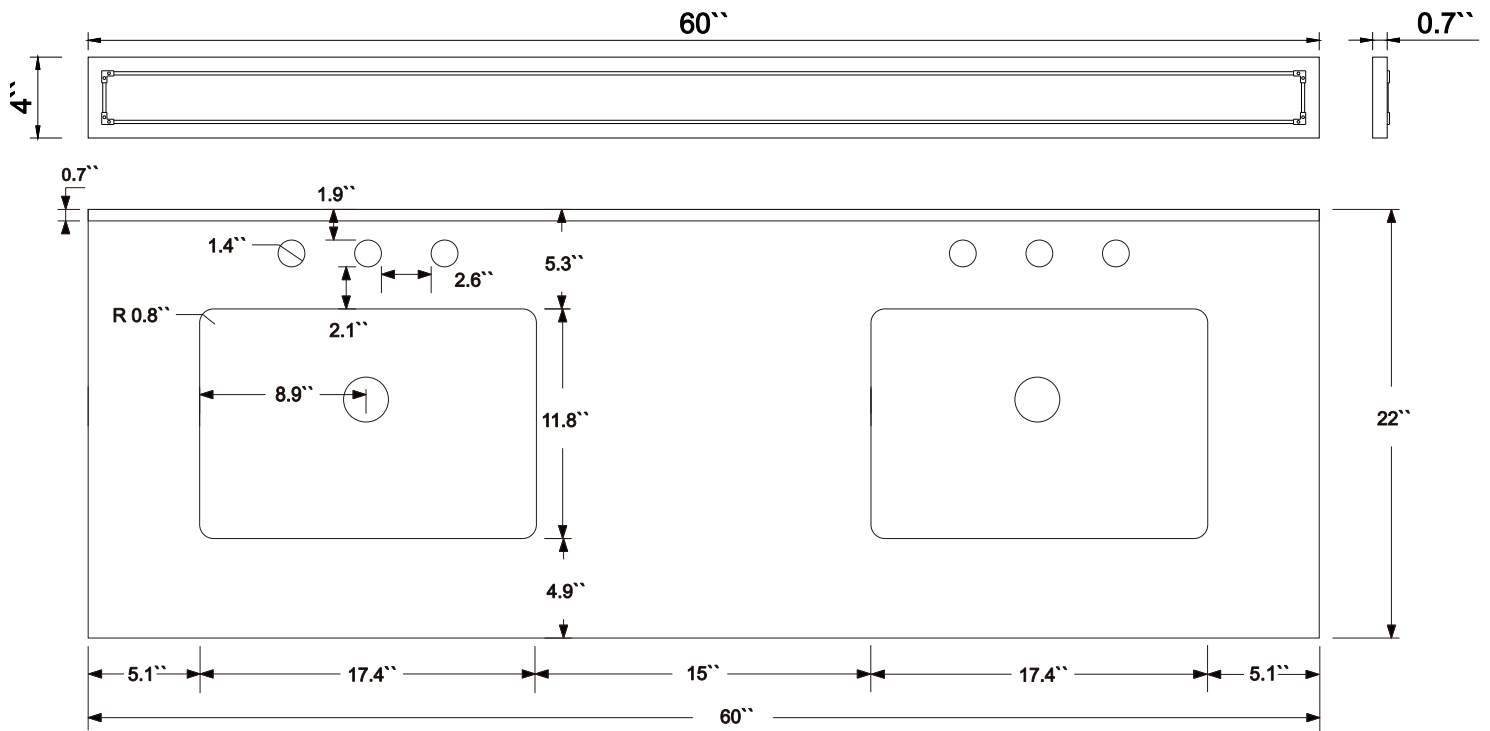

Dimensions

Front

Back

Side

Top

Features :

- Solid Wood & Hardwood Construction
- 3 Soft-close Drawers
- 4 Soft-close Doors
- Chrome hardware for White vanity
- Gold hardware for Black Onyx vanity
- Adjustable leg levelers
- cUPC Undermount Basin

Dimensions:

- 60 "x22"x34.3" (With Top)
- 59.2 "x21.7"x33.5" (Vanity Only)

Vanity Finish:

- White (W)
- Black Onyx (BO)

Countertop:

- Italian carrara white marble (CW)

Certification:

CARB P2

Countertop & Sink

Dimensions:

Countertop: 60"x22"x0.75"

Rectangle undermount basin: 20.1"x15.2"x7.5"