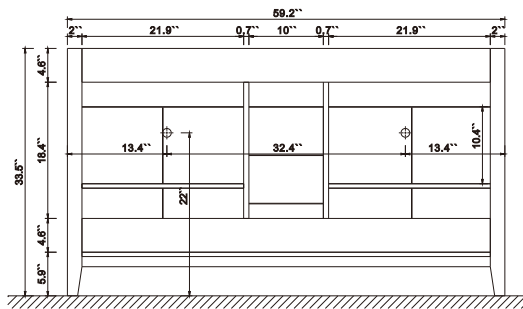

Dimensions

Front

Back

Side

Top

Features :

- Solid Wood & Hardwood Construction
- 3 Soft-close Drawers
- 4 Soft-close Doors
- Chrome hardware for White vanity
- Gold hardware for Black Onyx vanity
- Adjustable leg levelers
- cUPC Undermount Basin

Dimensions:

- 60 "x22"x34.3" (With Top)
- 59.2 "x21.7"x33.5" (Vanity Only)

Vanity Finish:

- White (W)
- Black Onyx (BO)

Countertop:

- Italian carrara white marble (CW)

Certification:

CARB P2

Countertop & Sink

Dimensions:

Countertop: 60"x22"x0.75"

Rectangle undermount basin: 20.1"x15.2"x7.5"