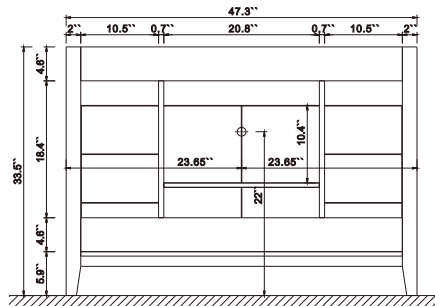

Dimensions

Front

Back

Side

Top

Features :

- Solid Wood & Hardwood Construction
- 6 Soft-close Drawers
- 2 Soft-close Doors
- Chrome hardware for White vanity
- Gold hardware for Black Onyx vanity
- Adjustable leg levelers
- cUPC Undermount Basin

Dimensions:

- 48" x 22" x 34.3" (With Top)
- 47.2" x 21.7" x 33.5" (Vanity Only)

Vanity Finish:

- White (W)
- Black Onyx (BO)

Countertop:

- Italian carrara white marble (CW)

Certification:

CARB P2

Countertop & Sink

Dimensions:

Countertop: 48"x22"x0.75"

Rectangle undermount basin: 20.1"x15.2"x7.5"