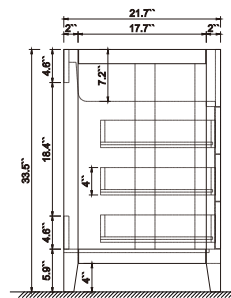

Dimensions

Front

Back

Side

Top

Features :

- Solid Wood & Hardwood Construction
- 6 Soft-close Drawers
- 2 Soft-close Doors
- Chrome hardware for White vanity
- Gold hardware for Black Onyx vanity
- Adjustable leg levelers
- cUPC Undermount Basin

Dimensions:

- 48" x 22" x 34.3" (With Top)
- 47.2" x 21.7" x 33.5" (Vanity Only)

Vanity Finish:

- White (W)
- Black Onyx (BO)

Countertop:

- Italian carrara white marble (CW)

Certification:

CARB P2

Countertop & Sink

Dimensions:

Countertop: 48"x22"x0.75"

Rectangle undermount basin: 20.1"x15.2"x7.5"