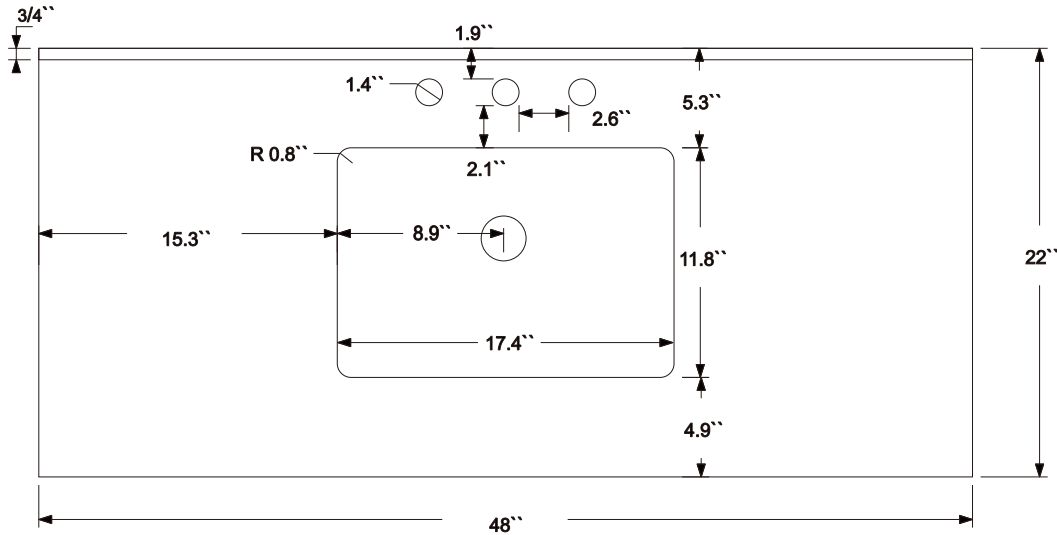

Dimensions

Front

Back

Side

Top

Features :

- Solid Wood & Hardwood Construction
- 6 Soft-close Drawers
- 2 Soft-close Doors
- Chrome hardware for White vanity
- Gold hardware for Black Onyx vanity
- Adjustable leg levelers
- cUPC Undermount Basin

Dimensions:

- 48" x 22" x 34.3" (With Top)
- 47.2" x 21.7" x 33.5" (Vanity Only)

Vanity Finish:

- White (W)
- Black Onyx (BO)

Countertop:

- Italian carrara white marble (CW)

Certification:

CARB P2

Countertop & Sink

Dimensions:

Countertop: 48"x22"x0.75"

Rectangle undermount basin: 20.1"x15.2"x7.5"