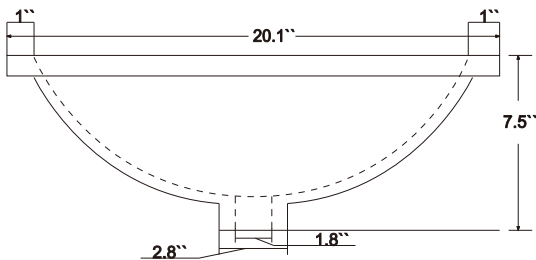

Dimensions

Front

Back

Side

Top

Features :

- Solid Wood & Hardwood Construction
- 6 Soft-close Drawers
- 2 Soft-close Doors
- Chrome hardware for White vanity
- Gold hardware for Black Onyx vanity
- Adjustable leg levelers
- cUPC Undermount Basin

Dimensions:

- 48" x 22" x 34.3" (With Top)
- 47.2" x 21.7" x 33.5" (Vanity Only)

Vanity Finish:

- White (W)
- Black Onyx (BO)

Countertop:

- Italian carrara white marble (CW)

Certification:

CARB P2

Countertop & Sink

Dimensions:

Countertop: 48"x22"x0.75"

Rectangle undermount basin: 20.1"x15.2"x7.5"