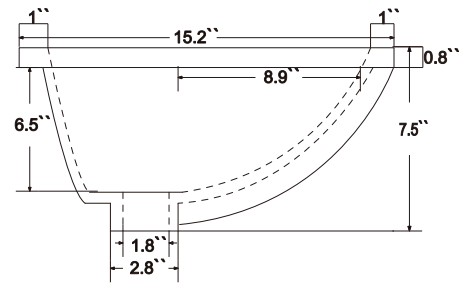

Dimensions

Front

Back

Side

Top

Features :

- Solid Wood & Hardwood Construction
- 6 Soft-close Drawers
- 2 Soft-close Doors
- Chrome hardware for White vanity
- Gold hardware for Black Onyx vanity
- Adjustable leg levelers
- cUPC Undermount Basin

Dimensions:

- 48" x 22" x 34.3" (With Top)
- 47.2" x 21.7" x 33.5" (Vanity Only)

Vanity Finish:

- White (W)
- Black Onyx (BO)

Countertop:

- Italian carrara white marble (CW)

Certification:

CARB P2

Countertop & Sink

Dimensions:

Countertop: 48"x22"x0.75"

Rectangle undermount basin: 20.1"x15.2"x7.5"