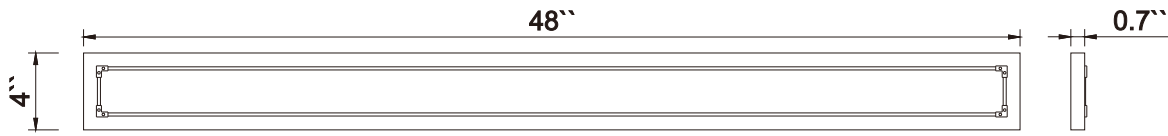

Dimensions

Front

Back

Side

Top

Features :

- Solid Wood & Hardwood Construction
- 6 Soft-close Drawers
- 2 Soft-close Doors
- Chrome hardware for White vanity
- Gold hardware for Black Onyx vanity
- Adjustable leg levelers
- cUPC Undermount Basin

Dimensions:

- 48" x 22" x 34.3" (With Top)
- 47.2" x 21.7" x 33.5" (Vanity Only)

Vanity Finish:

- White (W)
- Black Onyx (BO)

Countertop:

- Italian carrara white marble (CW)

Certification:

CARB P2

Countertop & Sink

Dimensions:

Countertop: 48"x22"x0.75"

Rectangle undermount basin: 20.1"x15.2"x7.5"