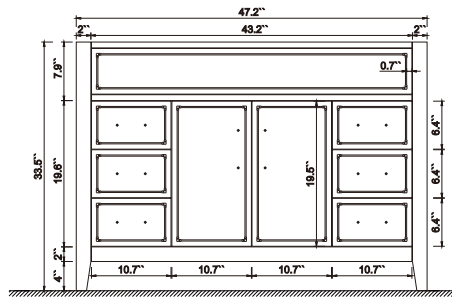

Dimensions

Front

Back

Side

Top

Features :

- Solid Wood & Hardwood Construction
- 6 Soft-close Drawers
- 2 Soft-close Doors
- Chrome hardware for White vanity
- Gold hardware for Black Onyx vanity
- Adjustable leg levelers
- cUPC Undermount Basin

Dimensions:

- 48" x 22" x 34.3" (With Top)
- 47.2" x 21.7" x 33.5" (Vanity Only)

Vanity Finish:

- White (W)
- Black Onyx (BO)

Countertop:

- Italian carrara white marble (CW)

Certification:

CARB P2

Countertop & Sink

Dimensions:

Countertop: 48"x22"x0.75"

Rectangle undermount basin: 20.1"x15.2"x7.5"