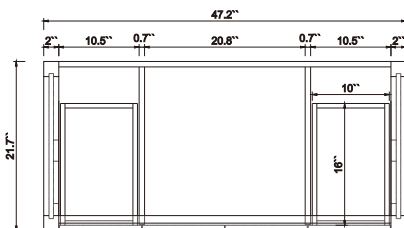

Dimensions

Front

Back

Side

Top

Features :

- Solid Wood & Hardwood Construction
- 6 Soft-close Drawers
- 2 Soft-close Doors
- Chrome hardware for White vanity
- Gold hardware for Black Onyx vanity
- Adjustable leg levelers
- cUPC Undermount Basin

Dimensions:

- 48" x 22" x 34.3" (With Top)
- 47.2" x 21.7" x 33.5" (Vanity Only)

Vanity Finish:

- White (W)
- Black Onyx (BO)

Countertop:

- Italian carrara white marble (CW)

Certification:

CARB P2

Countertop & Sink

Dimensions:

Countertop: 48"x22"x0.75"

Rectangle undermount basin: 20.1"x15.2"x7.5"