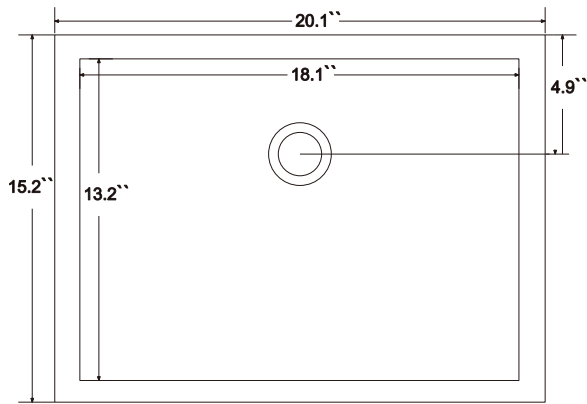

Dimensions

Front

Back

Side

Top

Features :

- Solid Wood & Hardwood Construction
- 6 Soft-close Drawers
- 2 Soft-close Doors
- Chrome hardware for White vanity
- Gold hardware for Black Onyx vanity
- Adjustable leg levelers
- cUPC Undermount Basin

Dimensions:

- 48" x 22" x 34.3" (With Top)
- 47.2" x 21.7" x 33.5" (Vanity Only)

Vanity Finish:

- White (W)
- Black Onyx (BO)

Countertop:

- Italian carrara white marble (CW)

Certification:

CARB P2

Countertop & Sink

Dimensions:

Countertop: 48"x22"x0.75"

Rectangle undermount basin: 20.1"x15.2"x7.5"