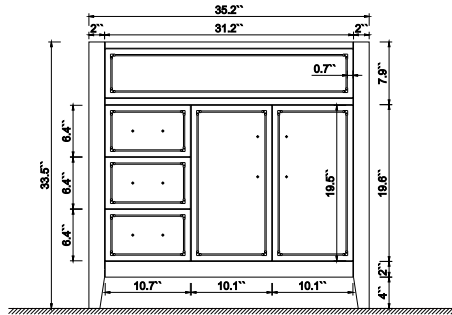

Dimensions

Front

Back

Side

Top

Features :

- Solid Wood & Hardwood Construction
- 3 Soft-close Drawers
- 2 Soft-close Doors
- Chrome hardware for White vanity
- Gold hardware for Black Onyx vanity
- Adjustable leg levelers
- cUPC Undermount Basin

Dimensions:

- 36"x22"x34.3" (With Top)
- 35.2"x21.7"x33.5" (Vanity Only)

Vanity Finish:

- White (W)
- Black Onyx (BO)

Countertop:

- Italian carrara white marble (CW)

Certification:

CARB P2

Countertop & Sink

Dimensions:

Countertop: 36"x22"x0.75"

Rectangle undermount basin: 20.1"x15.2"x7.5"