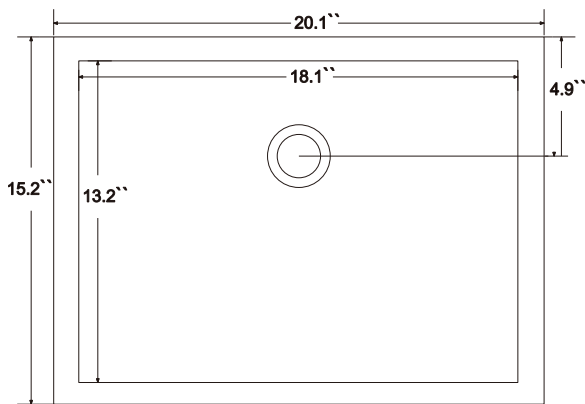

Dimensions

Front

Back

Side

Top

Features :

- Solid Wood & Hardwood Construction
- 3 Soft-close Drawers
- 2 Soft-close Doors
- Chrome hardware for White vanity
- Gold hardware for Black Onyx vanity
- Adjustable leg levelers
- cUPC Undermount Basin

Dimensions:

- 36"x22"x34.3" (With Top)
- 35.2"x21.7"x33.5" (Vanity Only)

Vanity Finish:

- White (W)
- Black Onyx (BO)

Countertop:

- Italian carrara white marble (CW)

Certification:

CARB P2

Countertop & Sink

Dimensions:

Countertop: 36"x22"x0.75"

Rectangle undermount basin: 20.1"x15.2"x7.5"