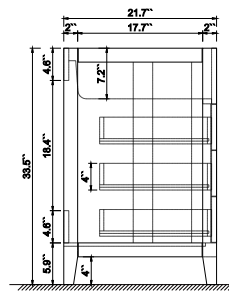

Dimensions

Front

Back

Side

Top

Features :

- Solid Wood & Hardwood Construction
- 3 Soft-close Drawers
- 2 Soft-close Doors
- Chrome hardware for White vanity
- Gold hardware for Black Onyx vanity
- Adjustable leg levelers
- cUPC Undermount Basin

Dimensions:

- 36"x22"x34.3" (With Top)
- 35.2"x21.7"x33.5" (Vanity Only)

Vanity Finish:

- White (W)
- Black Onyx (BO)

Countertop:

- Italian carrara white marble (CW)

Certification:

CARB P2

Countertop & Sink

Dimensions:

Countertop: 36"x22"x0.75"

Rectangle undermount basin: 20.1"x15.2"x7.5"