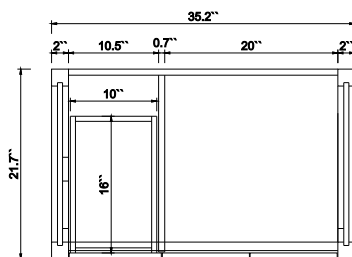

Dimensions

Front

Back

Side

Top

Features :

- Solid Wood & Hardwood Construction
- 3 Soft-close Drawers
- 2 Soft-close Doors
- Chrome hardware for White vanity
- Gold hardware for Black Onyx vanity
- Adjustable leg levelers
- cUPC Undermount Basin

Dimensions:

- 36"x22"x34.3" (With Top)
- 35.2"x21.7"x33.5" (Vanity Only)

Vanity Finish:

- White (W)
- Black Onyx (BO)

Countertop:

- Italian carrara white marble (CW)

Certification:

CARB P2

Countertop & Sink

Dimensions:

Countertop: 36"x22"x0.75"

Rectangle undermount basin: 20.1"x15.2"x7.5"