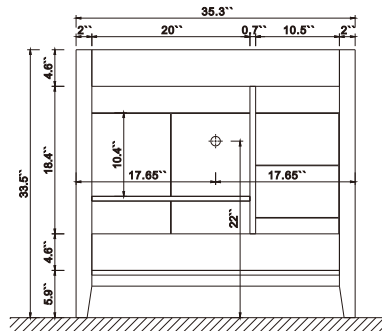

Dimensions

Front

Back

Side

Top

Features :

- Solid Wood & Hardwood Construction
- 3 Soft-close Drawers
- 2 Soft-close Doors
- Chrome hardware for White vanity
- Gold hardware for Black Onyx vanity
- Adjustable leg levelers
- cUPC Undermount Basin

Dimensions:

- 36"x22"x34.3" (With Top)
- 35.2"x21.7"x33.5" (Vanity Only)

Vanity Finish:

- White (W)
- Black Onyx (BO)

Countertop:

- Italian carrara white marble (CW)

Certification:

CARB P2

Countertop & Sink

Dimensions:

Countertop: 36"x22"x0.75"

Rectangle undermount basin: 20.1"x15.2"x7.5"