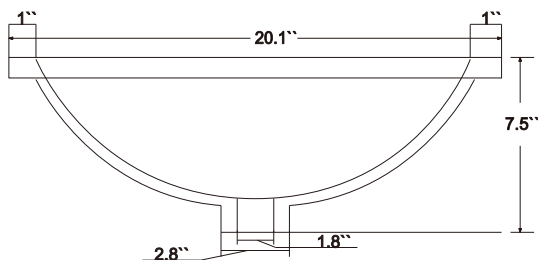

Dimensions

Front

Back

Side

Top

Features :

- Solid Wood & Hardwood Construction
- 3 Soft-close Drawers
- 2 Soft-close Doors
- Chrome hardware for White vanity
- Gold hardware for Black Onyx vanity
- Adjustable leg levelers
- cUPC Undermount Basin

Dimensions:

- 36"x22"x34.3" (With Top)
- 35.2"x21.7"x33.5" (Vanity Only)

Vanity Finish:

- White (W)
- Black Onyx (BO)

Countertop:

- Italian carrara white marble (CW)

Certification:

CARB P2

Countertop & Sink

Dimensions:

Countertop: 36"x22"x0.75"

Rectangle undermount basin: 20.1"x15.2"x7.5"