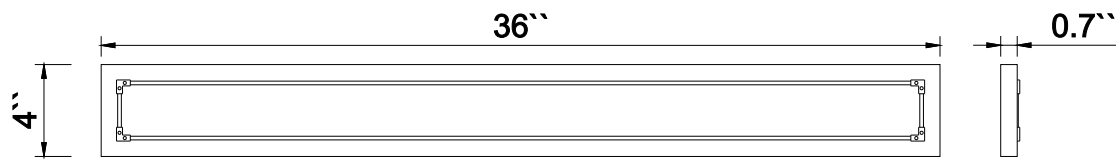

Dimensions

Front

Back

Side

Top

Features :

- Solid Wood & Hardwood Construction
- 3 Soft-close Drawers
- 2 Soft-close Doors
- Chrome hardware for White vanity
- Gold hardware for Black Onyx vanity
- Adjustable leg levelers
- cUPC Undermount Basin

Dimensions:

- 36"x22"x34.3" (With Top)
- 35.2"x21.7"x33.5" (Vanity Only)

Vanity Finish:

- White (W)
- Black Onyx (BO)

Countertop:

- Italian carrara white marble (CW)

Certification:

CARB P2

Countertop & Sink

Dimensions:

Countertop: 36"x22"x0.75"

Rectangle undermount basin: 20.1"x15.2"x7.5"