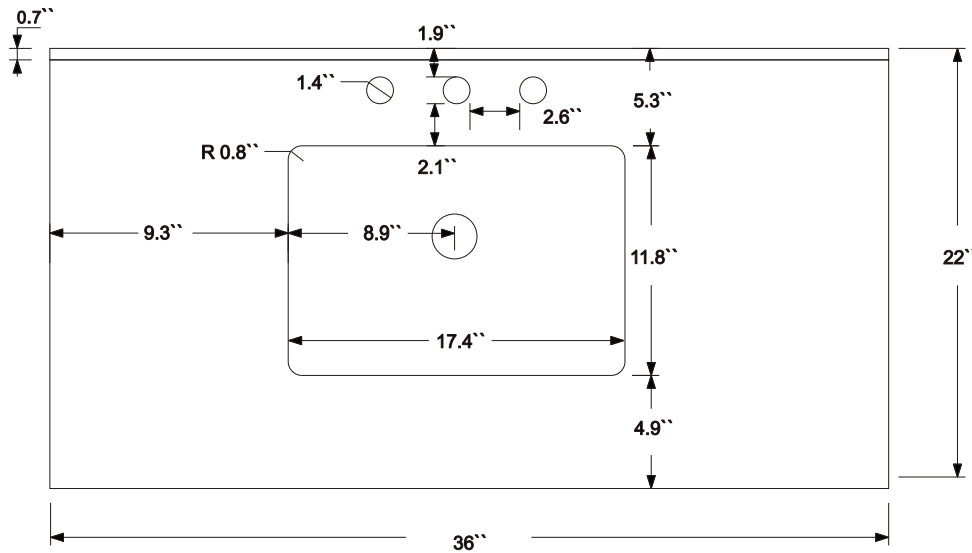

Dimensions

Front

Back

Side

Top

Features :

- Solid Wood & Hardwood Construction
- 3 Soft-close Drawers
- 2 Soft-close Doors
- Chrome hardware for White vanity
- Gold hardware for Black Onyx vanity
- Adjustable leg levelers
- cUPC Undermount Basin

Dimensions:

- 36"x22"x34.3" (With Top)
- 35.2"x21.7"x33.5" (Vanity Only)

Vanity Finish:

- White (W)
- Black Onyx (BO)

Countertop:

- Italian carrara white marble (CW)

Certification:

CARB P2

Countertop & Sink

Dimensions:

Countertop: 36"x22"x0.75"

Rectangle undermount basin: 20.1"x15.2"x7.5"