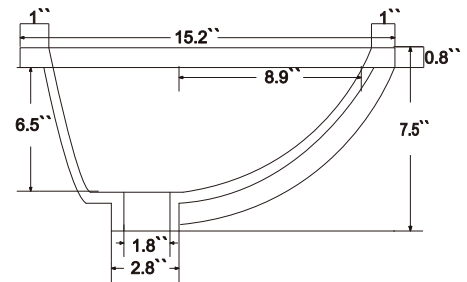

Dimensions

Front

Back

Side

Top

Features :

- Solid Wood & Hardwood Construction
- 3 Soft-close Drawers
- 2 Soft-close Doors
- Chrome hardware for White vanity
- Gold hardware for Black Onyx vanity
- Adjustable leg levelers
- cUPC Undermount Basin

Dimensions:

- 36"x22"x34.3" (With Top)
- 35.2"x21.7"x33.5" (Vanity Only)

Vanity Finish:

- White (W)
- Black Onyx (BO)

Countertop:

- Italian carrara white marble (CW)

Certification:

CARB P2

Countertop & Sink

Dimensions:

Countertop: 36"x22"x0.75"

Rectangle undermount basin: 20.1"x15.2"x7.5"