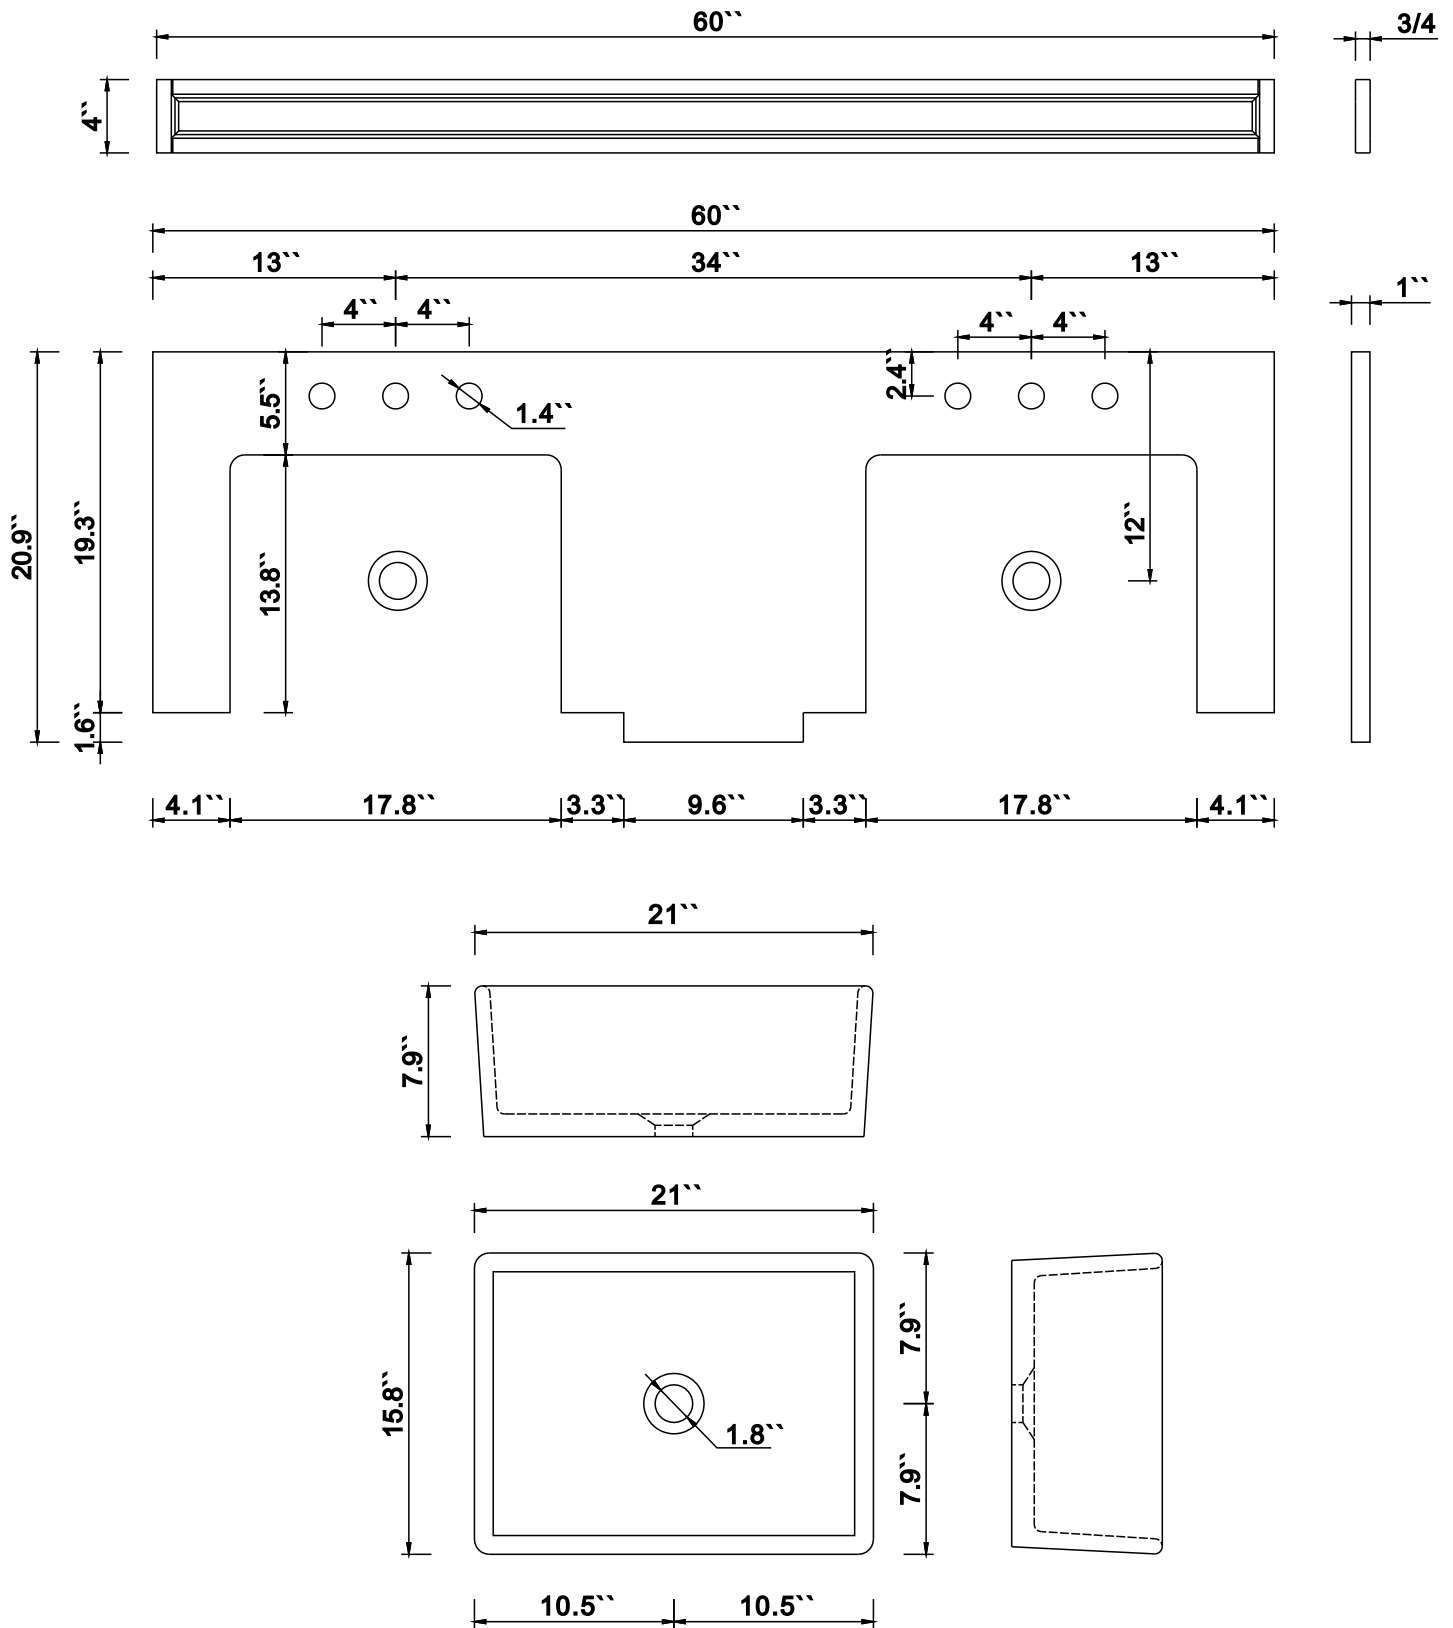

Dimensions

Front

Back

Side

Top

Features

- Solid wood&Hardwood Construction
- 4 Soft-close Drawers
- 4 Soft-close Doors
- Brushed Gold hardware
- Adjustable leg levelers
- Undermount Basin

Dimensions:

- 60``x20.9``x34.6``(With Top & Sink)
- 59.2``x20.5``x33.6``(Vanity Only)

Vanity Finish:

- White (W)
- Sapphire Gray (SG)
- Heritage Blue (HB)

Countertop:

Italian carrara white marble(CW)

Certification

CARB P2

Countertop & Sink

Top

Dimensions:

Countertop: 60" x 20.9" x 1"

Rectangle undermount basin: 21" x 15.8" x 7.9"