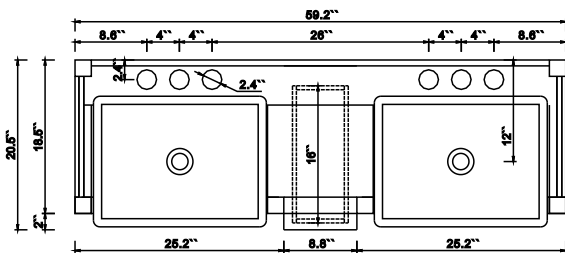

Dimensions

Front

Back

Side

Top

Features

- Solid wood&Hardwood Construction
- 4 Soft-close Drawers
- 4 Soft-close Doors
- Brushed Gold hardware
- Adjustable leg levelers
- Undermount Basin

Dimensions:

- 60``x20.9``x34.6``(With Top & Sink)
- 59.2``x20.5``x33.6``(Vanity Only)

Vanity Finish:

- White (W)
- Sapphire Gray (SG)
- Heritage Blue (HB)

Countertop:

Italian carrara white marble(CW)

Certification

CARB P2

Countertop & Sink

Top

Dimensions:

Countertop: 60" x 20.9" x 1"

Rectangle undermount basin: 21" x 15.8" x 7.9"