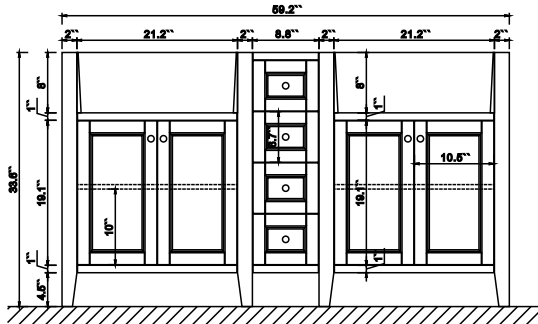

Dimensions

Front

Back

Side

Top

Features

- Solid wood&Hardwood Construction
- 4 Soft-close Drawers
- 4 Soft-close Doors
- Brushed Gold hardware
- Adjustable leg levelers
- Undermount Basin

Dimensions:

- 60``x20.9``x34.6``(With Top & Sink)
- 59.2``x20.5``x33.6``(Vanity Only)

Vanity Finish:

- White (W)
- Sapphire Gray (SG)
- Heritage Blue (HB)

Countertop:

Italian carrara white marble(CW)

Certification

CARB P2

Countertop & Sink

Top

Dimensions:

Countertop: 60" x 20.9" x 1"

Rectangle undermount basin: 21" x 15.8" x 7.9"