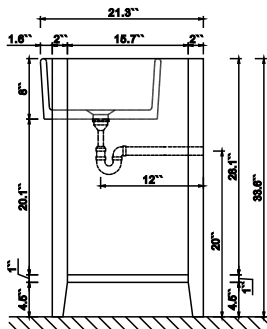

Dimensions

Front

Back

Side

Top

Features

- Solid wood&Hardwood Construction
- 4 Soft-close Drawers
- 4 Soft-close Doors
- Brushed Gold hardware
- Adjustable leg levelers
- Undermount Basin

Dimensions:

- 60``x20.9``x34.6``(With Top & Sink)
- 59.2``x20.5``x33.6``(Vanity Only)

Vanity Finish:

- White (W)
- Sapphire Gray (SG)
- Heritage Blue (HB)

Countertop:

Italian carrara white marble(CW)

Certification

CARB P2

Countertop & Sink

Top

Dimensions:

Countertop: 60" x 20.9" x 1"

Rectangle undermount basin: 21" x 15.8" x 7.9"