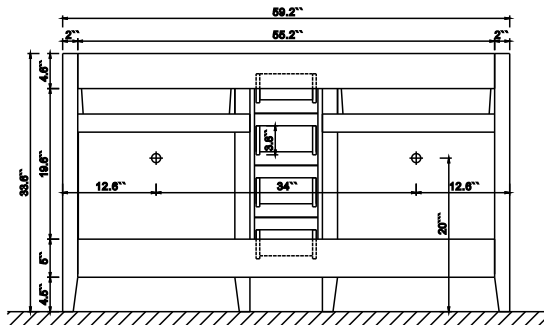

Dimensions

Front

Back

Side

Top

Features

- Solid wood&Hardwood Construction
- 4 Soft-close Drawers
- 4 Soft-close Doors
- Brushed Gold hardware
- Adjustable leg levelers
- Undermount Basin

Dimensions:

- 60``x20.9``x34.6``(With Top & Sink)
- 59.2``x20.5``x33.6``(Vanity Only)

Vanity Finish:

- White (W)
- Sapphire Gray (SG)
- Heritage Blue (HB)

Countertop:

Italian carrara white marble(CW)

Certification

CARB P2

Countertop & Sink

Top

Dimensions:

Countertop: 60" x 20.9" x 1"

Rectangle undermount basin: 21" x 15.8" x 7.9"