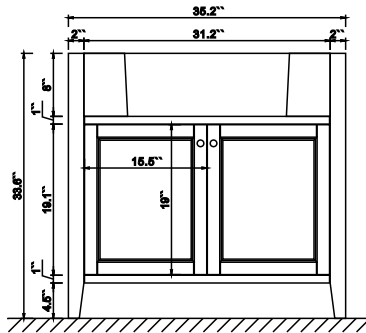

Dimensions

Front

Back

Side

Top

Features

- Solid wood&Hardwood Construction
- 2 Soft-close Doors
- Brushed Gold hardware
- Adjustable leg levelers
- Undermount Basin

Dimensions:

- 36``x20.1``x34.6``(With Top & Sink)
- 35.2``x18.5``x33.6``(Vanity Only)

Vanity Finish:

- White (W)
- Sapphire Gray (SG)
- Heritage Blue (HB)

Countertop:

Italian carrara white marble(CW)

Certification

CARB P2

Countertop & Sink

Dimensions:

Countertop: 36``x19.3``x1``

Rectangle undermount basin: 21``x15.8``x7.9``