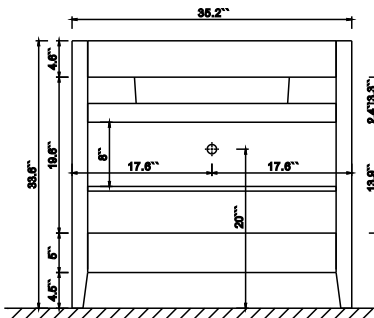

Dimensions

Front

Back

Side

Top

Features

- Solid wood&Hardwood Construction
- 2 Soft-close Doors
- Brushed Gold hardware
- Adjustable leg levelers
- Undermount Basin

Dimensions:

- 36``x20.1``x34.6``(With Top & Sink)
- 35.2``x18.5``x33.6``(Vanity Only)

Vanity Finish:

- White (W)
- Sapphire Gray (SG)
- Heritage Blue (HB)

Countertop:

Italian carrara white marble(CW)

Certification

CARB P2

Countertop & Sink

Dimensions:

Countertop: 36``x19.3``x1``

Rectangle undermount basin: 21``x15.8``x7.9``