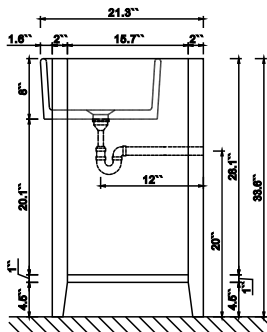

Dimensions

Front

Back

Side

Top

Features

- Solid wood&Hardwood Construction
- 2 Soft-close Doors
- Brushed Gold hardware
- Adjustable leg levelers
- Undermount Basin

Dimensions:

- 36``x20.1``x34.6``(With Top & Sink)
- 35.2``x18.5``x33.6``(Vanity Only)

Vanity Finish:

- White (W)
- Sapphire Gray (SG)
- Heritage Blue (HB)

Countertop:

Italian carrara white marble(CW)

Certification

CARB P2

Countertop & Sink

Dimensions:

Countertop: 36``x19.3``x1``

Rectangle undermount basin: 21``x15.8``x7.9``