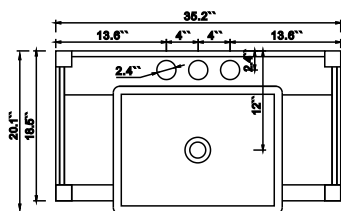

Dimensions

Front

Back

Side

Top

Features

- Solid wood&Hardwood Construction
- 2 Soft-close Doors
- Brushed Gold hardware
- Adjustable leg levelers
- Undermount Basin

Dimensions:

- 36``x20.1``x34.6``(With Top & Sink)
- 35.2``x18.5``x33.6``(Vanity Only)

Vanity Finish:

- White (W)
- Sapphire Gray (SG)
- Heritage Blue (HB)

Countertop:

Italian carrara white marble(CW)

Certification

CARB P2

Countertop & Sink

Dimensions:

Countertop: 36``x19.3``x1``

Rectangle undermount basin: 21``x15.8``x7.9``