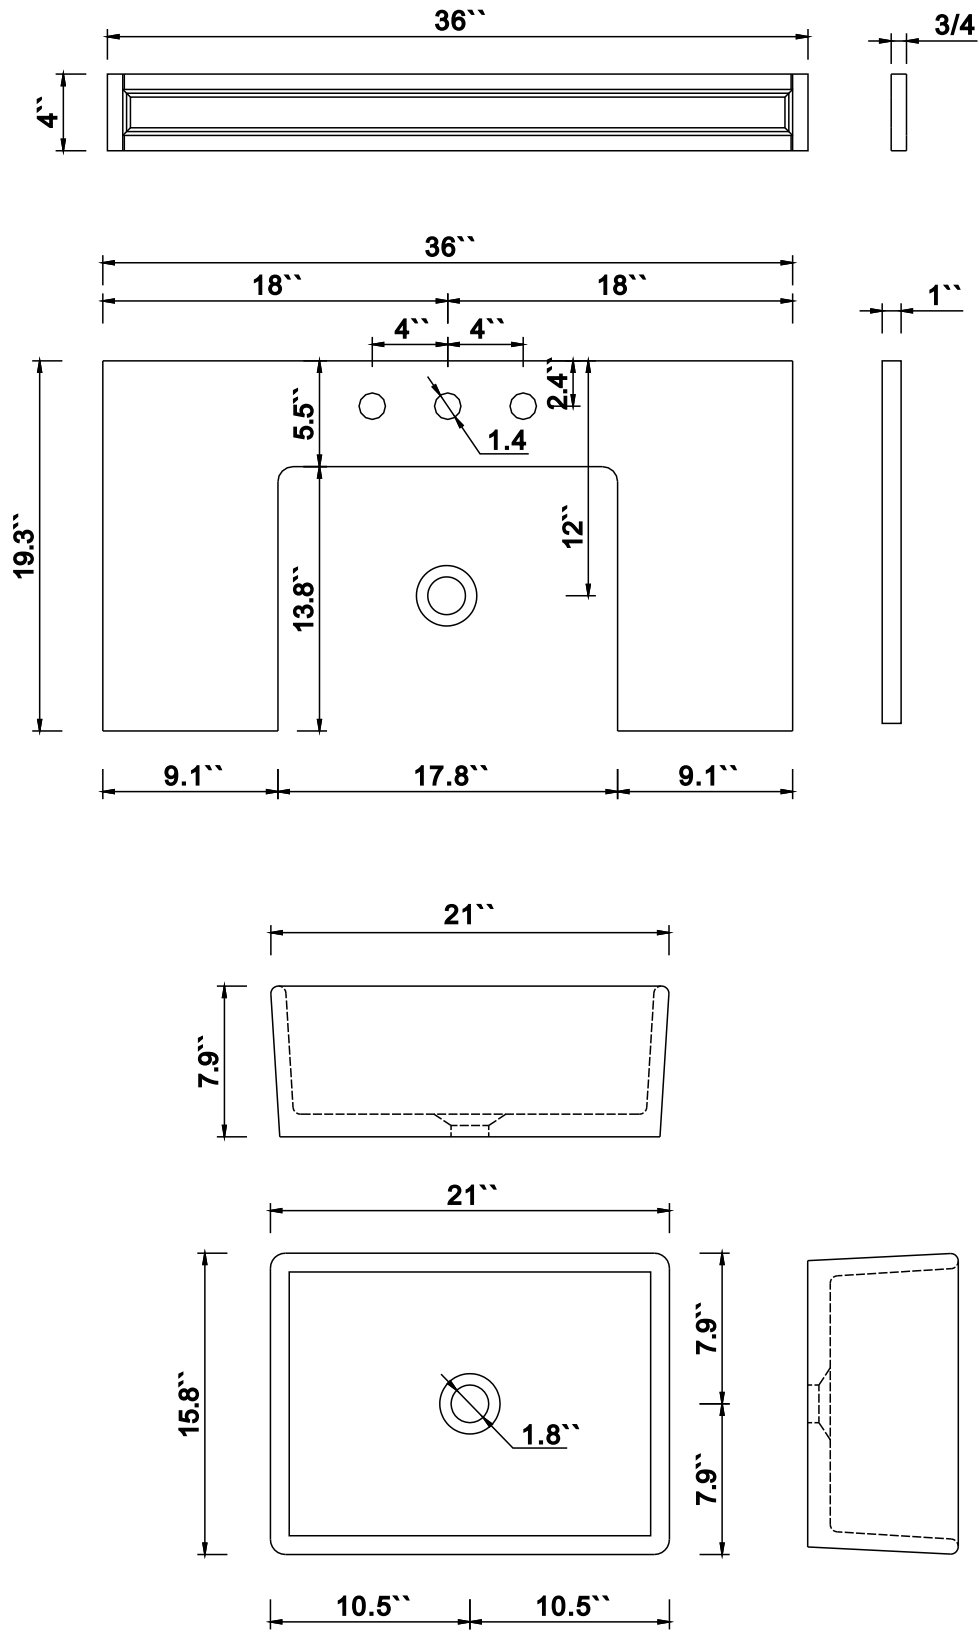

Dimensions

Front

Back

Side

Top

Features

- Solid wood&Hardwood Construction
- 2 Soft-close Doors
- Brushed Gold hardware
- Adjustable leg levelers
- Undermount Basin

Dimensions:

- 36``x20.1``x34.6``(With Top & Sink)
- 35.2``x18.5``x33.6``(Vanity Only)

Vanity Finish:

- White (W)
- Sapphire Gray (SG)
- Heritage Blue (HB)

Countertop:

Italian carrara white marble(CW)

Certification

CARB P2

Countertop & Sink

Dimensions:

Countertop: 36``x19.3``x1``

Rectangle undermount basin: 21``x15.8``x7.9``