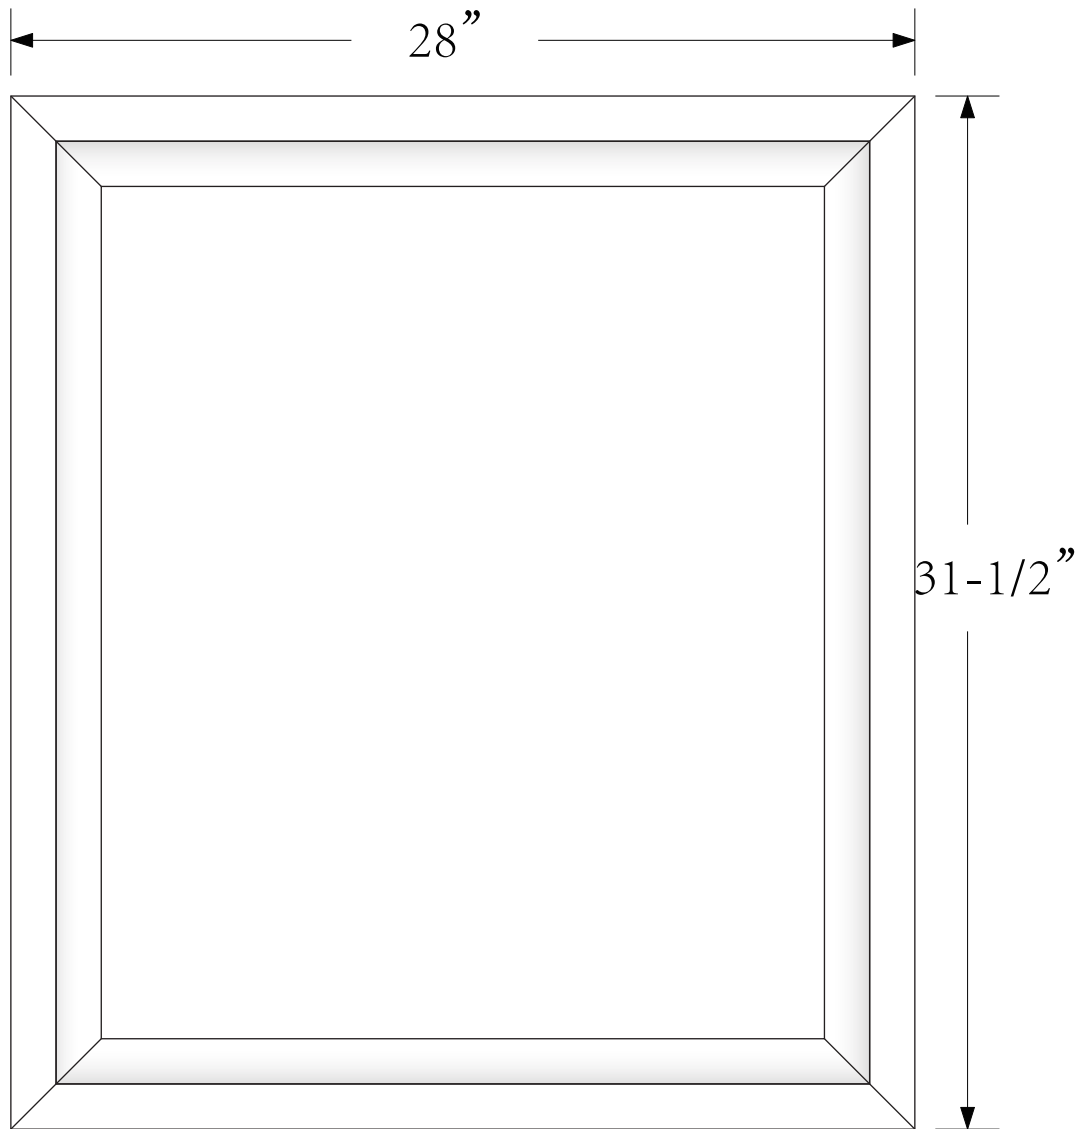

Dimensions

Size: 28"×31.5"

Features

Wooden framed mirror
5mm silver mirror