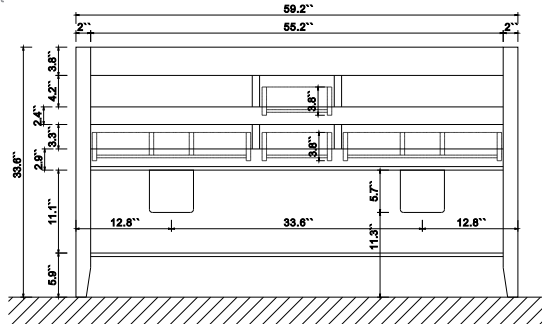

Dimensions

Front

Back

Side

Top

Features

- Solid Wood & Hardwood Construction
- 4 Soft-close Drawers
- 1 Open Shelf
- Gold chrome hardware
- Adjustable leg levelers
- cUPC Undermount Basin

Dimensions:

- 60``x20.1``x34.6``(With Top&Sink)
- 59.2``x18.5``x33.6``(Vanity Only)
- 61.9"x21.9"x43.3"(Package Size)

Vanity Finish:

- White (W)
- Sea Cloud Grey (SCG)
- Black Onyx(BO)

- N.W. : 265 lbs.
- G.W. : 358 lbs.

Countertop:

- Italian carrara white marble(CW)

Certification

CARB P2

Countertop & Sink

Dimensions:

Countertop: 60" x 19.3" x 1"

Rectangle undermount basin: 21" x 15.8" x 7.9"