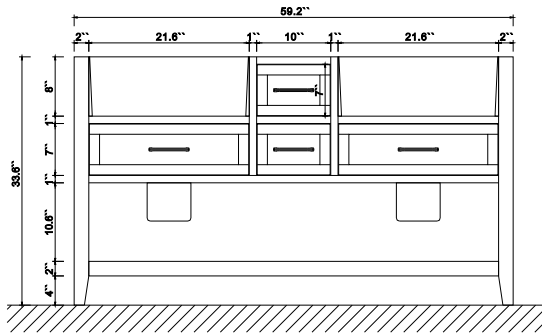

Dimensions

Front

Back

Side

Top

Features

- Solid Wood & Hardwood Construction
- 4 Soft-close Drawers
- 1 Open Shelf
- Gold chrome hardware
- Adjustable leg levelers
- cUPC Undermount Basin

Dimensions:

- 60``x20.1``x34.6``(With Top&Sink)
- 59.2``x18.5``x33.6``(Vanity Only)
- 61.9"x21.9"x43.3"(Package Size)

Vanity Finish:

- White (W)
- Sea Cloud Grey (SCG)
- Black Onyx(BO)

- N.W. : 265 lbs.
- G.W. : 358 lbs.

Countertop:

- Italian carrara white marble(CW)

Certification

CARB P2

Countertop & Sink

Dimensions:

Countertop: 60" x 19.3" x 1"

Rectangle undermount basin: 21" x 15.8" x 7.9"