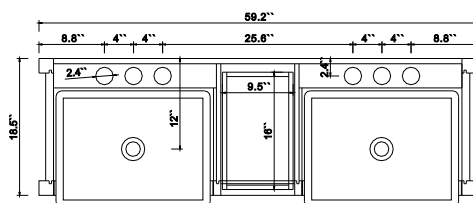

Dimensions

Front

Back

Side

Top

Features

- Solid Wood & Hardwood Construction
- 4 Soft-close Drawers
- 1 Open Shelf
- Gold chrome hardware
- Adjustable leg levelers
- cUPC Undermount Basin

Dimensions:

- 60``x20.1``x34.6``(With Top&Sink)
- 59.2``x18.5``x33.6``(Vanity Only)
- 61.9"x21.9"x43.3"(Package Size)

Vanity Finish:

- White (W)
- Sea Cloud Grey (SCG)
- Black Onyx(BO)

- N.W. : 265 lbs.
- G.W. : 358 lbs.

Countertop:

- Italian carrara white marble(CW)

Certification

CARB P2

Countertop & Sink

Dimensions:

Countertop: 60" x 19.3" x 1"

Rectangle undermount basin: 21" x 15.8" x 7.9"