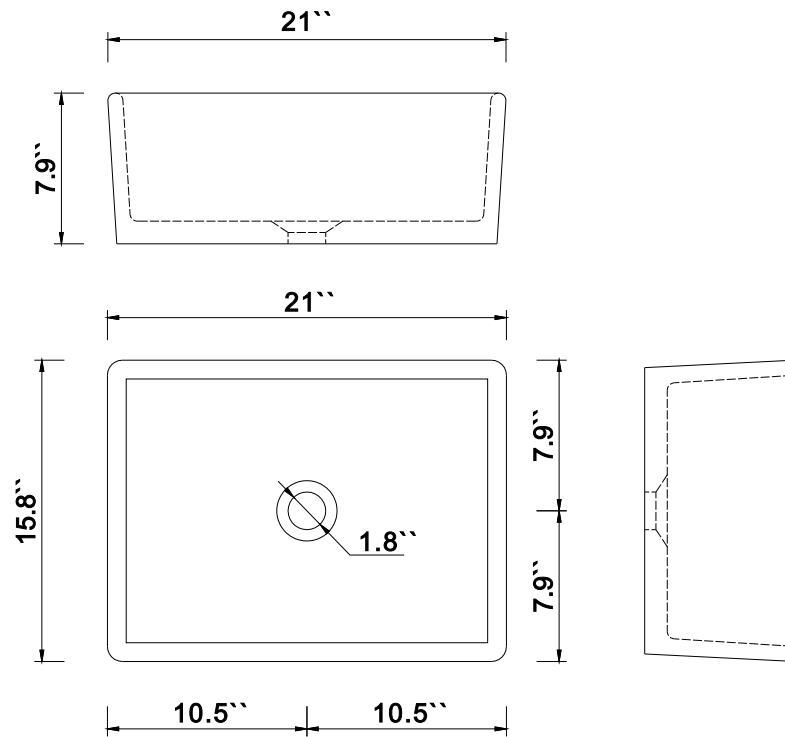

Dimensions

Front

Back

Side

Top

Features

- Solid Wood & Hardwood Construction
- 4 Soft-close Drawers
- 1 Open Shelf
- Gold chrome hardware
- Adjustable leg levelers
- cUPC Undermount Basin

Dimensions:

- 60``x20.1``x34.6``(With Top&Sink)
- 59.2``x18.5``x33.6``(Vanity Only)
- 61.9"x21.9"x43.3"(Package Size)

Vanity Finish:

- White (W)
- Sea Cloud Grey (SCG)
- Black Onyx(BO)

- N.W. : 265 lbs.
- G.W. : 358 lbs.

Countertop:

- Italian carrara white marble(CW)

Certification

CARB P2

Countertop & Sink

Dimensions:

Countertop: 60" x 19.3" x 1"

Rectangle undermount basin: 21" x 15.8" x 7.9"