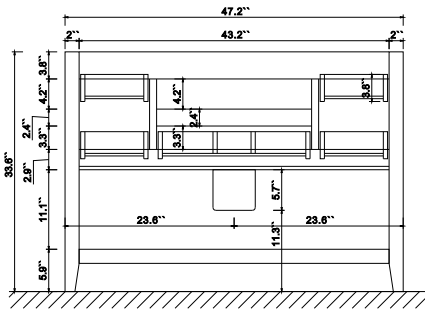

Dimensions

Front

Back

Side

Top

Features

- Solid Wood & Hardwood Construction
- 5 Soft-close Drawers
- 1 Open Shelf
- Gold chrome hardware
- Adjustable leg levelers
- cUPC Undermount Basin

Dimensions:

- 48``x20.1``x34.6``(With Top&Sink)
- 47.2``x18.5``x33.6``(Vanity Only)
- 50.5"x21.9"x43.3"(Package Size)

Vanity Finish:

- White (W)
- Sea Cloud Grey (SCG)
- Black Onyx(BO)

- N.W. : 230 lbs.
- G.W. : 296 lbs.

Countertop:

- Italian carrara white marble(CW)

Certification

CARB P2

Countertop & Sink

Dimensions:

Countertop: 48" x 19.3" x 1"

Rectangle undermount basin: 21" x 15.8" x 7.9"