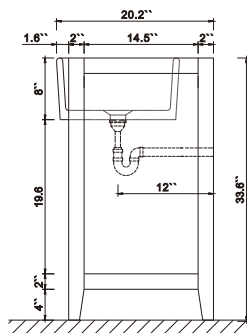

Dimensions

Front

Back

Side

Top

Features

- Solid Wood & Hardwood Construction
- 5 Soft-close Drawers
- 1 Open Shelf
- Gold chrome hardware
- Adjustable leg levelers
- cUPC Undermount Basin

Dimensions:

- 48``x20.1``x34.6``(With Top&Sink)
- 47.2``x18.5``x33.6``(Vanity Only)
- 50.5"x21.9"x43.3"(Package Size)

Vanity Finish:

- White (W)
- Sea Cloud Grey (SCG)
- Black Onyx(BO)

- N.W. : 230 lbs.
- G.W. : 296 lbs.

Countertop:

- Italian carrara white marble(CW)

Certification

CARB P2

Countertop & Sink

Dimensions:

Countertop: 48" x 19.3" x 1"

Rectangle undermount basin: 21" x 15.8" x 7.9"