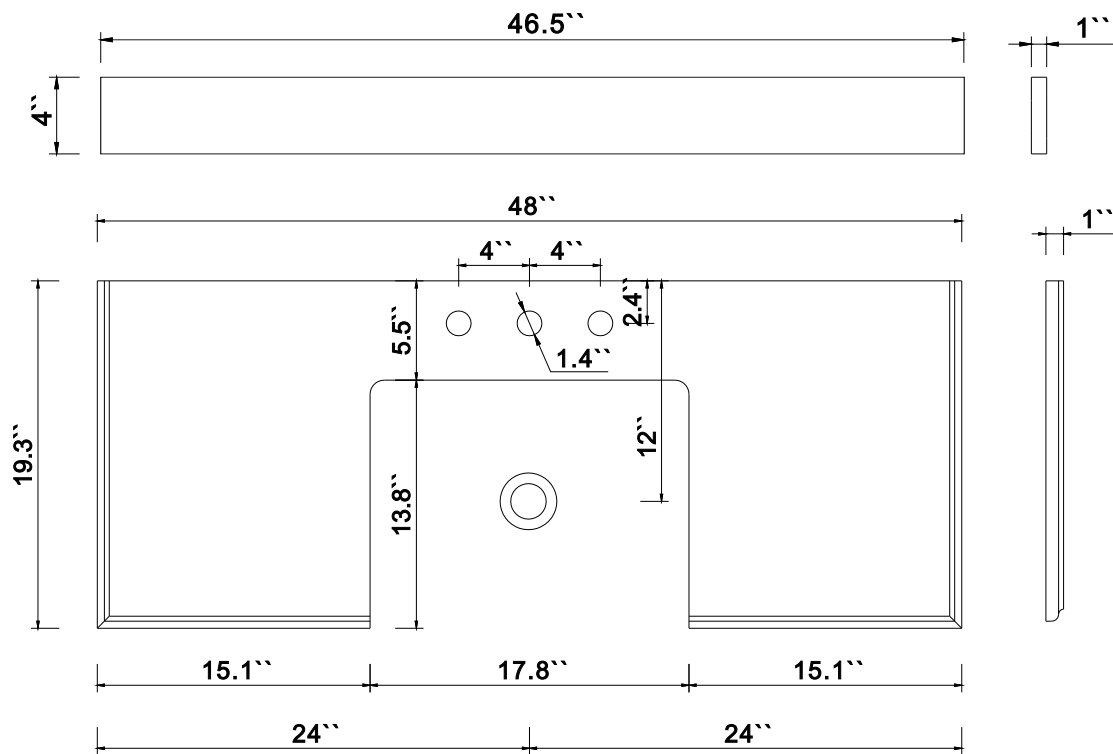

Dimensions

Front

Back

Side

Top

Features

- Solid Wood & Hardwood Construction
- 5 Soft-close Drawers
- 1 Open Shelf
- Gold chrome hardware
- Adjustable leg levelers
- cUPC Undermount Basin

Dimensions:

- 48``x20.1``x34.6``(With Top&Sink)
- 47.2``x18.5``x33.6``(Vanity Only)
- 50.5"x21.9"x43.3"(Package Size)

Vanity Finish:

- White (W)
- Sea Cloud Grey (SCG)
- Black Onyx(BO)

- N.W. : 230 lbs.
- G.W. : 296 lbs.

Countertop:

- Italian carrara white marble(CW)

Certification

CARB P2

Countertop & Sink

Dimensions:

Countertop: 48" x 19.3" x 1"

Rectangle undermount basin: 21" x 15.8" x 7.9"