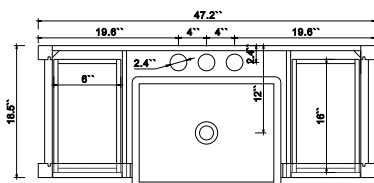

Dimensions

Front

Back

Side

Top

Features

- Solid Wood & Hardwood Construction
- 5 Soft-close Drawers
- 1 Open Shelf
- Gold chrome hardware
- Adjustable leg levelers
- cUPC Undermount Basin

Dimensions:

- 48``x20.1``x34.6``(With Top&Sink)
- 47.2``x18.5``x33.6``(Vanity Only)
- 50.5"x21.9"x43.3"(Package Size)

Vanity Finish:

- White (W)
- Sea Cloud Grey (SCG)
- Black Onyx(BO)

- N.W. : 230 lbs.
- G.W. : 296 lbs.

Countertop:

- Italian carrara white marble(CW)

Certification

CARB P2

Countertop & Sink

Dimensions:

Countertop: 48" x 19.3" x 1"

Rectangle undermount basin: 21" x 15.8" x 7.9"