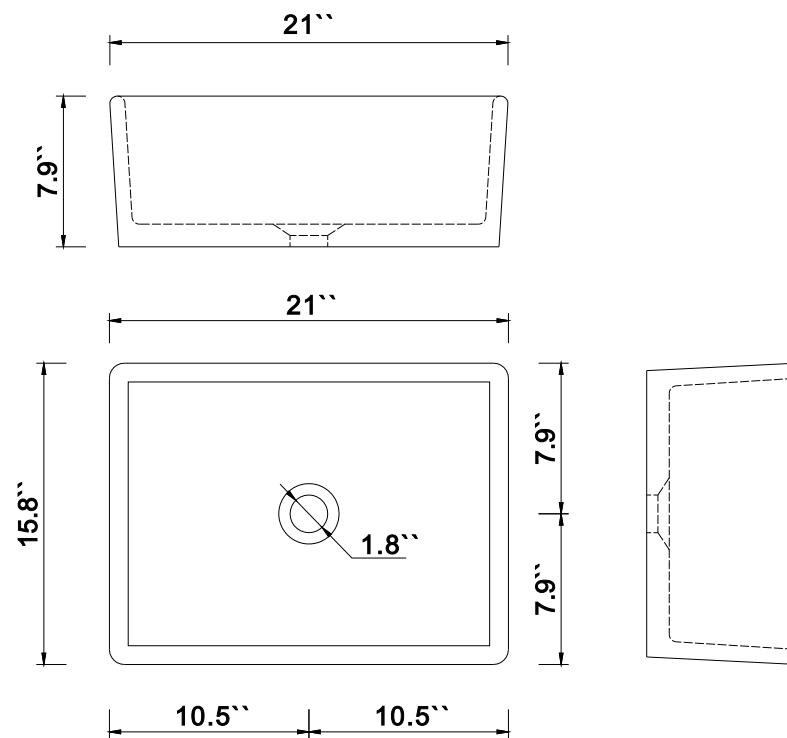

Dimensions

Front

Back

Side

Top

Features

- Solid Wood & Hardwood Construction
- 5 Soft-close Drawers
- 1 Open Shelf
- Gold chrome hardware
- Adjustable leg levelers
- cUPC Undermount Basin

Dimensions:

- 48``x20.1``x34.6``(With Top&Sink)
- 47.2``x18.5``x33.6``(Vanity Only)
- 50.5"x21.9"x43.3"(Package Size)

Vanity Finish:

- White (W)
- Sea Cloud Grey (SCG)
- Black Onyx(BO)

- N.W. : 230 lbs.
- G.W. : 296 lbs.

Countertop:

- Italian carrara white marble(CW)

Certification

CARB P2

Countertop & Sink

Dimensions:

Countertop: 48" x 19.3" x 1"

Rectangle undermount basin: 21" x 15.8" x 7.9"