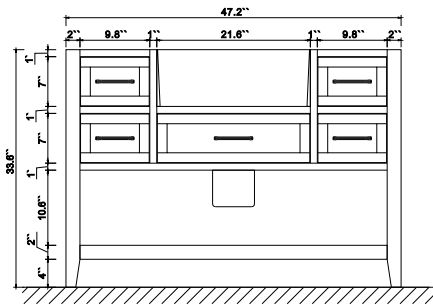

Dimensions

Front

Back

Side

Top

Features

- Solid Wood & Hardwood Construction
- 5 Soft-close Drawers
- 1 Open Shelf
- Gold chrome hardware
- Adjustable leg levelers
- cUPC Undermount Basin

Dimensions:

- 48``x20.1``x34.6``(With Top&Sink)
- 47.2``x18.5``x33.6``(Vanity Only)
- 50.5"x21.9"x43.3"(Package Size)

Vanity Finish:

- White (W)
- Sea Cloud Grey (SCG)
- Black Onyx(BO)

- N.W. : 230 lbs.
- G.W. : 296 lbs.

Countertop:

- Italian carrara white marble(CW)

Certification

CARB P2

Countertop & Sink

Dimensions:

Countertop: 48" x 19.3" x 1"

Rectangle undermount basin: 21" x 15.8" x 7.9"