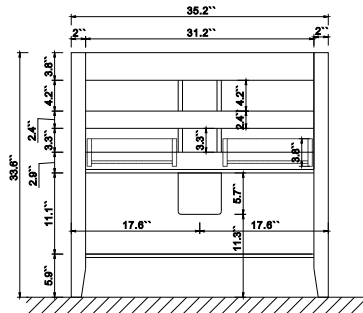

Dimensions

Front

Back

Side

Top

Features

- Solid Wood & Hardwood Construction
- 2 Soft-close Drawers
- 1 Open Shelf
- Gold chrome hardware
- Adjustable leg levelers
- cUPC Undermount Basin

Dimensions:

- 36``x20.1``x34.6``(With Top&Sink)
- 35.2``x18.5``x33.6``(Vanity Only)
- 38.5"x21.9"x43.3"(Package Size)

Vanity Finish:

- White (W)
- Sea Cloud Grey (SCG)
- Black Onyx(BO)

- N.W. : 176 lbs.
- G.W. : 233 lbs.

Countertop:

Italian carrara white marble(CW)

Certification

CARB P2

Countertop & Sink

Dimensions:

Countertop: 36" x 19.3" x 1"

Rectangle undermount basin: 21" x 15.8" x 7.9"