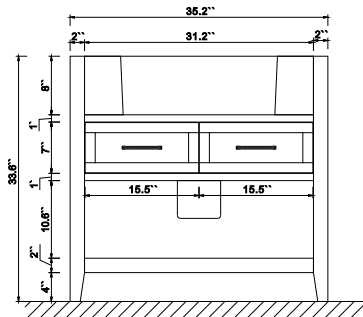

Dimensions

Front

Back

Side

Top

Features

- Solid Wood & Hardwood Construction
- 2 Soft-close Drawers
- 1 Open Shelf
- Gold chrome hardware
- Adjustable leg levelers
- cUPC Undermount Basin

Dimensions:

- 36``x20.1``x34.6``(With Top&Sink)
- 35.2``x18.5``x33.6``(Vanity Only)
- 38.5"x21.9"x43.3"(Package Size)

Vanity Finish:

- White (W)
- Sea Cloud Grey (SCG)
- Black Onyx(BO)

- N.W. : 176 lbs.
- G.W. : 233 lbs.

Countertop:

Italian carrara white marble(CW)

Certification

CARB P2

Countertop & Sink

Dimensions:

Countertop: 36" x 19.3" x 1"

Rectangle undermount basin: 21" x 15.8" x 7.9"