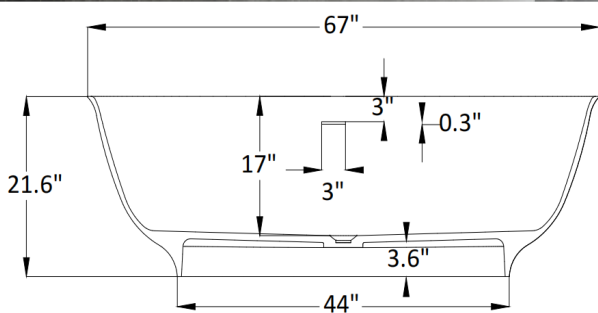

## DESCRIPTION

Experience serenity and luxury with the Ancerre Designs Fiore freestanding bath. This ergonomically designed oval tub not only invites you to enjoy a deep, relaxing soak but also provides optimal support for your body. Constructed with cast resin material and featuring one-piece seamless craftsmanship, it guarantees exceptional durability. The bath's graceful lines and straight shroud effortlessly harmonize with a variety of bathroom styles, making it a versatile and stylish addition to any space.

## KEY FEATURES

- Material: Solid Surface
- Water Capacity : 89 Gallons.
- Including Adjustable Leg Levelers.
- Inclusive of a pop-up drainer and flexible hose (Floor drain rough-in are not included).
- With Built-in overflow for added convenience.
- Tub Filler not included.
- cUPC Certificate.
- 3 Years Warranty.
- Unrivald comfort achieved through impeccably designed ergonomic structure.
- Non-porous surface for easy cleaning and maintenance.
- Enduring, fade-resistant color maintains vibrancy over time.
- Highly effective thermal insulation ensures prolonged water temperature stability.
- Solid, one-piece construction. Exceptionally durable for decades of use.
- Streamlined and expeditious installation process.

Front View

Top View

Side View

**⚠️ DISCLAIMER:** Following installation, refrain from caulking the tub base initially. Securely fasten all connections and thoroughly inspect for water seepage to validate correct installation. Fill and drain the tub multiple times, checking for leaks before applying caulking.

**Product Size :** 67"W x 29.5"D x 21.6"H

**Package Size :** 71"W x 33"D x 29"H

**Net Weight:** 304 lbs

**Gross Weight:** 425 lbs

**Color Finish:** White (Smooth Matte)

**Certification:**