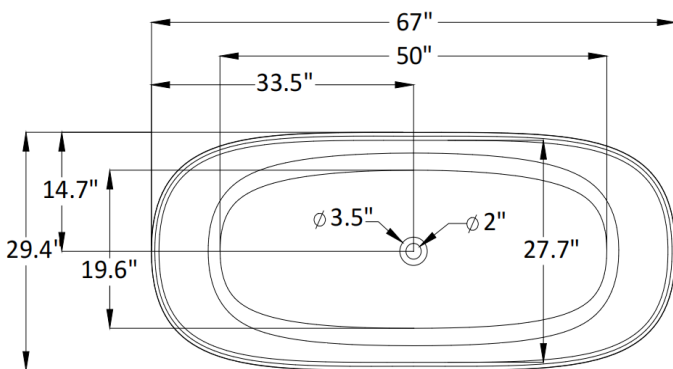

## DESCRIPTION

Experience serenity and luxury with the Ancerre Designs Fiore freestanding bath. This ergonomically designed oval tub not only invites you to enjoy a deep, relaxing soak but also provides optimal support for your body. Constructed with cast resin material and featuring one-piece seamless craftsmanship, it guarantees exceptional durability. The bath's graceful lines and straight shroud effortlessly harmonize with a variety of bathroom styles, making it a versatile and stylish addition to any space.

## KEY FEATURES

- Material: Solid Surface
- Water Capacity : 89 Gallons.
- Including Adjustable Leg Levelers.
- Inclusive of a pop-up drainer and flexible hose (Floor drain rough-in are not included).
- With Built-in overflow for added convenience.
- Tub Filler not included.
- cUPC Certificate.
- 3 Years Warranty.
- Unrivald comfort achieved through impeccably designed ergonomic structure.
- Non-porous surface for easy cleaning and maintenance.
- Enduring, fade-resistant color maintains vibrancy over time.
- Highly effective thermal insulation ensures prolonged water temperature stability.
- Solid, one-piece construction. Exceptionally durable for decades of use.
- Streamlined and expeditious installation process.

Front View

Top View

Side View

**⚠️ DISCLAIMER:** Following installation, refrain from caulking the tub base initially. Securely fasten all connections and thoroughly inspect for water seepage to validate correct installation. Fill and drain the tub multiple times, checking for leaks before applying caulking.

**Product Size :** 67"W x 29.5"D x 21.6"H

**Package Size :** 71"W x 33"D x 29"H

**Net Weight:** 304 lbs

**Gross Weight:** 425 lbs

**Color Finish:** White (Smooth Matte)

**Certification:**