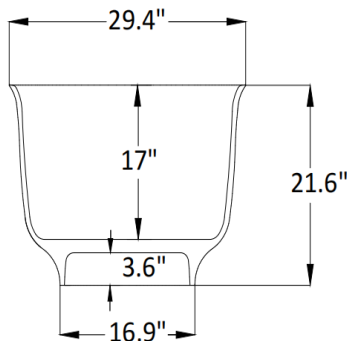

## KEY FEATURES

- Material: Solid Surface
- Water Capacity : 89 Gallons.
- Including Adjustable Leg Levelers.
- Inclusive of a pop-up drainer and flexible hose (Floor drain rough-in are not included).
- With Built-in overflow for added convenience.
- Tub Filler not included.
- cUPC Certificate.
- 3 Years Warranty.
- Unrivald comfort achieved through impeccably designed ergonomic structure.
- Non-porous surface for easy cleaning and maintenance.
- Enduring, fade-resistant color maintains vibrancy over time.
- Highly effective thermal insulation ensures prolonged water temperature stability.
- Solid, one-piece construction. Exceptionally durable for decades of use.
- Streamlined and expeditious installation process.

Front View

Top View

Side View

**⚠️ DISCLAIMER:** Following installation, refrain from caulking the tub base initially. Securely fasten all connections and thoroughly inspect for water seepage to validate correct installation. Fill and drain the tub multiple times, checking for leaks before applying caulking.

**Product Size :** 67"W x 29.5"D x 21.6"H

**Package Size :** 71"W x 33"D x 29"H

**Net Weight:** 304 lbs

**Gross Weight:** 425 lbs

**Color Finish:** White (Smooth Matte)

**Certification:**