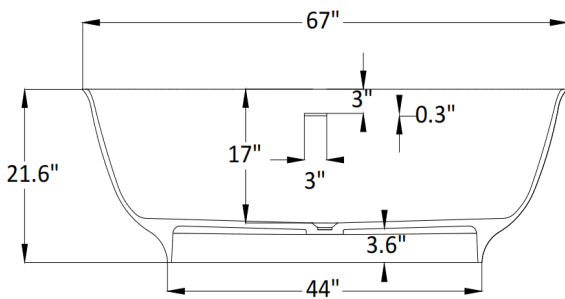

DESCRIPTION

Experience serenity and luxury with the Ancerre Designs Fiore freestanding bath. This ergonomically designed oval tub not only invites you to enjoy a deep, relaxing soak but also provides optimal support for your body. Constructed with cast resin material and featuring one-piece seamless craftsmanship, it guarantees exceptional durability. The bath's graceful lines and straight shroud effortlessly harmonize with a variety of bathroom styles, making it a versatile and stylish addition to any space.

KEY FEATURES

- Material: Solid Surface
- Water Capacity : 89 Gallons.
- Including Adjustable Leg Levelers.
- Inclusive of a pop-up drainer and flexible hose (Floor drain rough-in are not included).
- With Built-in overflow for added convenience.
- Tub Filler not included.
- cUPC Certificate.
- 3 Years Warranty.
- Unrivaled comfort achieved through impeccably designed ergonomic structure.
- Non-porous surface for easy cleaning and maintenance.
- Enduring, fade-resistant color maintains vibrancy over time.
- Highly effective thermal insulation ensures prolonged water temperature stability.
- Solid, one-piece construction. Exceptionally durable for decades of use.
- Streamlined and expeditious installation process.

Front View

Top View

Side View

! DISCLAIMER: Following installation, refrain from caulking the tub base initially. Securely fasten all connections and thoroughly inspect for water seepage to validate correct installation. Fill and drain the tub multiple times, checking for leaks before applying caulking.

Product Size : 67"W x 29.5"D x 21.6"H

Package Size : 71"W x 33"D x 29"H

Net Weight: 304 lbs

Gross Weight: 425 lbs

Color Finish: Black (Smooth Matte)

Certification: