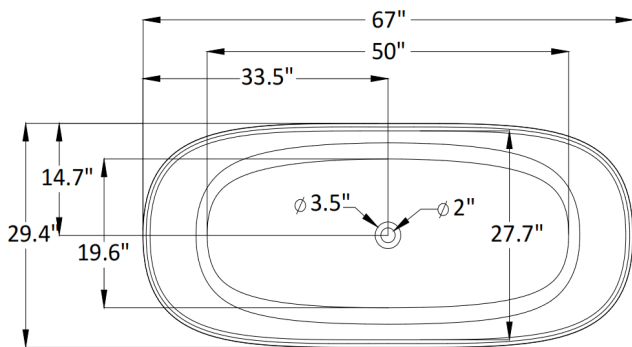

DESCRIPTION

Experience serenity and luxury with the Ancerre Designs Fiore freestanding bath. This ergonomically designed oval tub not only invites you to enjoy a deep, relaxing soak but also provides optimal support for your body. Constructed with cast resin material and featuring one-piece seamless craftsmanship, it guarantees exceptional durability. The bath's graceful lines and straight shroud effortlessly harmonize with a variety of bathroom styles, making it a versatile and stylish addition to any space.

KEY FEATURES

- Material: Solid Surface
- Water Capacity : 89 Gallons.
- Including Adjustable Leg Levelers.
- Inclusive of a pop-up drainer and flexible hose (Floor drain rough-in are not included).
- With Built-in overflow for added convenience.
- Tub Filler not included.
- cUPC Certificate.
- 3 Years Warranty.
- Unrivaled comfort achieved through impeccably designed ergonomic structure.
- Non-porous surface for easy cleaning and maintenance.
- Enduring, fade-resistant color maintains vibrancy over time.
- Highly effective thermal insulation ensures prolonged water temperature stability.
- Solid, one-piece construction. Exceptionally durable for decades of use.
- Streamlined and expeditious installation process.

Front View

Top View

Side View

! DISCLAIMER: Following installation, refrain from caulking the tub base initially. Securely fasten all connections and thoroughly inspect for water seepage to validate correct installation. Fill and drain the tub multiple times, checking for leaks before applying caulking.

Product Size : 67"W x 29.5"D x 21.6"H

Package Size : 71"W x 33"D x 29"H

Net Weight: 304 lbs

Gross Weight: 425 lbs

Color Finish: Black (Smooth Matte)

Certification: