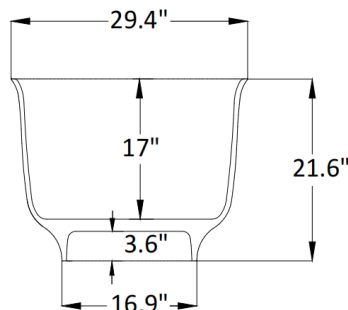

KEY FEATURES

- Material: Solid Surface
- Water Capacity : 89 Gallons.
- Including Adjustable Leg Levelers.
- Inclusive of a pop-up drainer and flexible hose (Floor drain rough-in are not included).
- With Built-in overflow for added convenience.
- Tub Filler not included.
- cUPC Certificate.
- 3 Years Warranty.
- Unrivaled comfort achieved through impeccably designed ergonomic structure.
- Non-porous surface for easy cleaning and maintenance.
- Enduring, fade-resistant color maintains vibrancy over time.
- Highly effective thermal insulation ensures prolonged water temperature stability.
- Solid, one-piece construction. Exceptionally durable for decades of use.
- Streamlined and expeditious installation process.

Front View

Top View

Side View

! DISCLAIMER: Following installation, refrain from caulking the tub base initially. Securely fasten all connections and thoroughly inspect for water seepage to validate correct installation. Fill and drain the tub multiple times, checking for leaks before applying caulking.

Product Size : 67"W x 29.5"D x 21.6"H

Package Size : 71"W x 33"D x 29"H

Net Weight: 304 lbs

Gross Weight: 425 lbs

Color Finish: Black (Smooth Matte)

Certification: