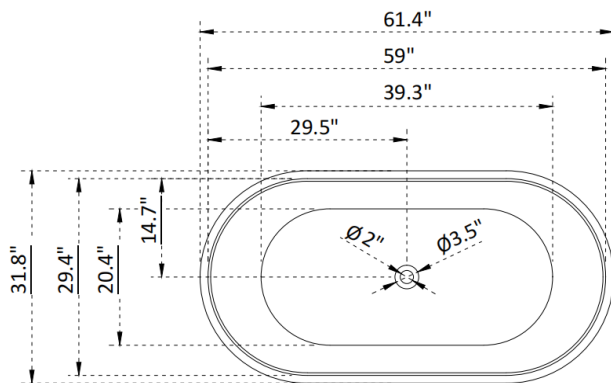

## KEY FEATURES

- Material: Acrylic with Fiberglass Reinforcement.
- Water Capacity : 84 Gallons.
- Including Adjustable Leg Levelers.
- Inclusive of a pop-up drainer and flexible hose (Floor drain rough-in are not included).
- With Built-in overflow for added convenience.
- Tub Filler not included.
- cUPC Certificate.
- 3 Years Warranty.
- Unrivald comfort achieved through impeccably designed ergonomic structure.
- Non-porous surface for easy cleaning and maintenance.
- Enduring, fade-resistant color maintains vibrancy over time.
- Streamlined and expeditious installation process.

Front View

Top View

Side View

**DISCLAIMER:** Following installation, refrain from caulking the tub base initially. Securely fasten all connections and thoroughly inspect for water seepage to validate correct installation. Fill and drain the tub multiple times, checking for leaks before applying caulking.

**Product Size :** 61.4"W x 31.8"D x 22.8"H

**Package Size :** 65"W x 35"D x 30"H

**Net Weight:** 82 lbs

**Gross Weight:** 198 lbs

**Color Finish:** White (Smooth Matte)

**Certification:**