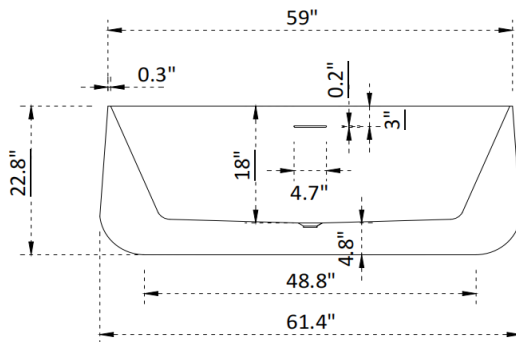

## KEY FEATURES

- Material: Acrylic with Fiberglass Reinforcement.
- Water Capacity : 84 Gallons.
- Including Adjustable Leg Levelers.
- Inclusive of a pop-up drainer and flexible hose (Floor drain rough-in are not included).
- With Built-in overflow for added convenience.
- Tub Filler not included.
- cUPC Certificate.
- 3 Years Warranty.
- Unrivald comfort achieved through impeccably designed ergonomic structure.
- Non-porous surface for easy cleaning and maintenance.
- Enduring, fade-resistant color maintains vibrancy over time.
- Streamlined and expeditious installation process.

Front View

Top View

Side View

**DISCLAIMER:** Following installation, refrain from caulking the tub base initially. Securely fasten all connections and thoroughly inspect for water seepage to validate correct installation. Fill and drain the tub multiple times, checking for leaks before applying caulking.

**Product Size :** 61.4"W x 31.8"D x 22.8"H

**Package Size :** 65"W x 35"D x 30"H

**Net Weight:** 82 lbs

**Gross Weight:** 198 lbs

**Color Finish:** White (Smooth Matte)

**Certification:**