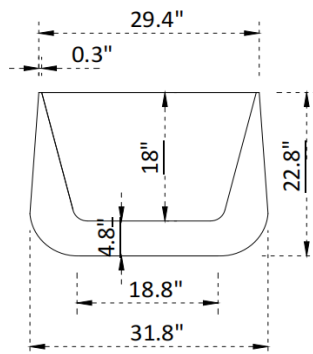

## KEY FEATURES

- Material: Acrylic with Fiberglass Reinforcement.
- Water Capacity : 84 Gallons.
- Including Adjustable Leg Levelers.
- Inclusive of a pop-up drainer and flexible hose (Floor drain rough-in are not included).
- With Built-in overflow for added convenience.
- Tub Filler not included.
- cUPC Certificate.
- 3 Years Warranty.
- Unrivald comfort achieved through impeccably designed ergonomic structure.
- Non-porous surface for easy cleaning and maintenance.
- Enduring, fade-resistant color maintains vibrancy over time.
- Streamlined and expeditious installation process.

Front View

Top View

Side View

**DISCLAIMER:** Following installation, refrain from caulking the tub base initially. Securely fasten all connections and thoroughly inspect for water seepage to validate correct installation. Fill and drain the tub multiple times, checking for leaks before applying caulking.

**Product Size :** 61.4"W x 31.8"D x 22.8"H

**Package Size :** 65"W x 35"D x 30"H

**Net Weight:** 82 lbs

**Gross Weight:** 198 lbs

**Color Finish:** White (Smooth Matte)

**Certification:**