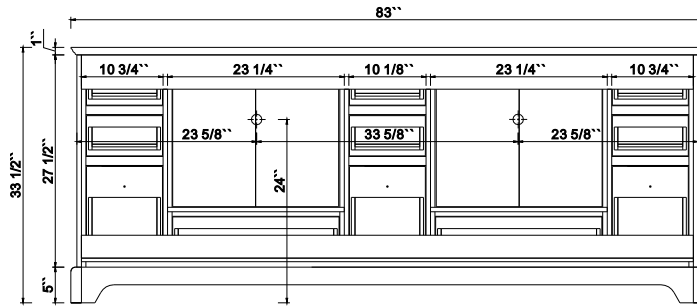

Features

- Solid Wood & Hardwood Construction
- 11 Soft-close Drawers
- 4 Soft-close Doors
- Adjustable leg levelers
- cUPC Undermount Basin

Dimensions

Front

Back

Side

Top

Dimensions:

84``x22``x34 1/4``(With Top)

83``x21 1/2``x33 1/2``(Vanity Only)

Vanity Finish:

- White (W)
- Sapphire Gray (SG)
- Heritage Blue (HB)
- Black Onyx(BO)

Countertop

Calacatta Laza Quartz (QCL)

Certification

CARB P2

Countertop & Sink

Dimensions:

Countertop: 84``x22``x0.75``

Rectangle undermount basin: 20. 1``x15.2``x7.5``