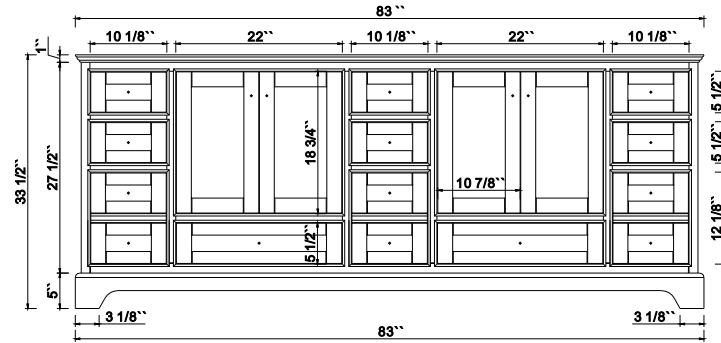

Features

- Solid Wood & Hardwood Construction
- 11 Soft-close Drawers
- 4 Soft-close Doors
- Adjustable leg levelers
- cUPC Undermount Basin

Dimensions

Front

Back

Side

Top

Dimensions:

84``x22``x34 1/4``(With Top)

83``x21 1/2``x33 1/2``(Vanity Only)

Vanity Finish:

- White (W)
- Sapphire Gray (SG)
- Heritage Blue (HB)
- Black Onyx(BO)

Countertop

Calacatta Laza Quartz (QCL)

Certification

CARB P2

Countertop & Sink

Dimensions:

Countertop: 84``x22``x0.75``

Rectangle undermount basin: 20. 1``x15.2``x7.5``