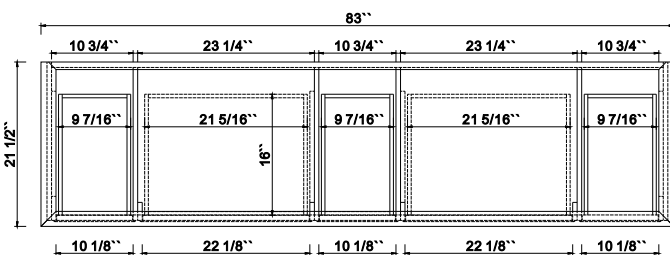

Features

- Solid Wood & Hardwood Construction
- 11 Soft-close Drawers
- 4 Soft-close Doors
- Adjustable leg levelers
- cUPC Undermount Basin

Dimensions

Front

Back

Side

Top

Dimensions:

84``x22``x34 1/4``(With Top)

83``x21 1/2``x33 1/2``(Vanity Only)

Vanity Finish:

- White (W)
- Sapphire Gray (SG)
- Heritage Blue (HB)
- Black Onyx(BO)

Countertop

Calacatta Laza Quartz (QCL)

Certification

CARB P2

Countertop & Sink

Dimensions:

Countertop: 84``x22``x0.75``

Rectangle undermount basin: 20. 1``x15.2``x7.5``