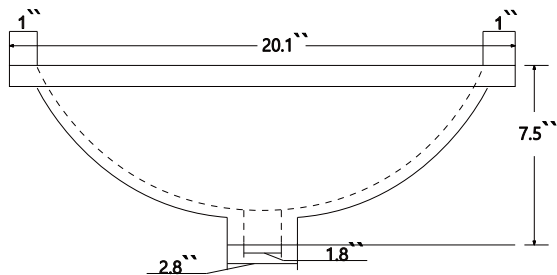

Features

- Solid Wood & Hardwood Construction
- 11 Soft-close Drawers
- 4 Soft-close Doors
- Adjustable leg levelers
- cUPC Undermount Basin

Dimensions

Front

Back

Side

Top

Dimensions:

84``x22``x34 1/4``(With Top)

83``x21 1/2``x33 1/2``(Vanity Only)

Vanity Finish:

- White (W)
- Sapphire Gray (SG)
- Heritage Blue (HB)
- Black Onyx(BO)

Countertop

Calacatta Laza Quartz (QCL)

Certification

CARB P2

Countertop & Sink

Dimensions:

Countertop: 84``x22``x0.75``

Rectangle undermount basin: 20. 1``x15.2``x7.5``