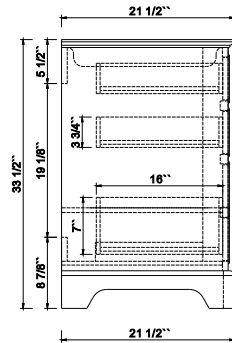

Features

- Solid Wood & Hardwood Construction
- 11 Soft-close Drawers
- 4 Soft-close Doors
- Adjustable leg levelers
- cUPC Undermount Basin

Dimensions

Front

Back

Side

Top

Dimensions:

84``x22``x34 1/4``(With Top)

83``x21 1/2``x33 1/2``(Vanity Only)

Vanity Finish:

- White (W)
- Sapphire Gray (SG)
- Heritage Blue (HB)
- Black Onyx(BO)

Countertop

Calacatta Laza Quartz (QCL)

Certification

CARB P2

Countertop & Sink

Dimensions:

Countertop: 84``x22``x0.75``

Rectangle undermount basin: 20. 1``x15.2``x7.5``