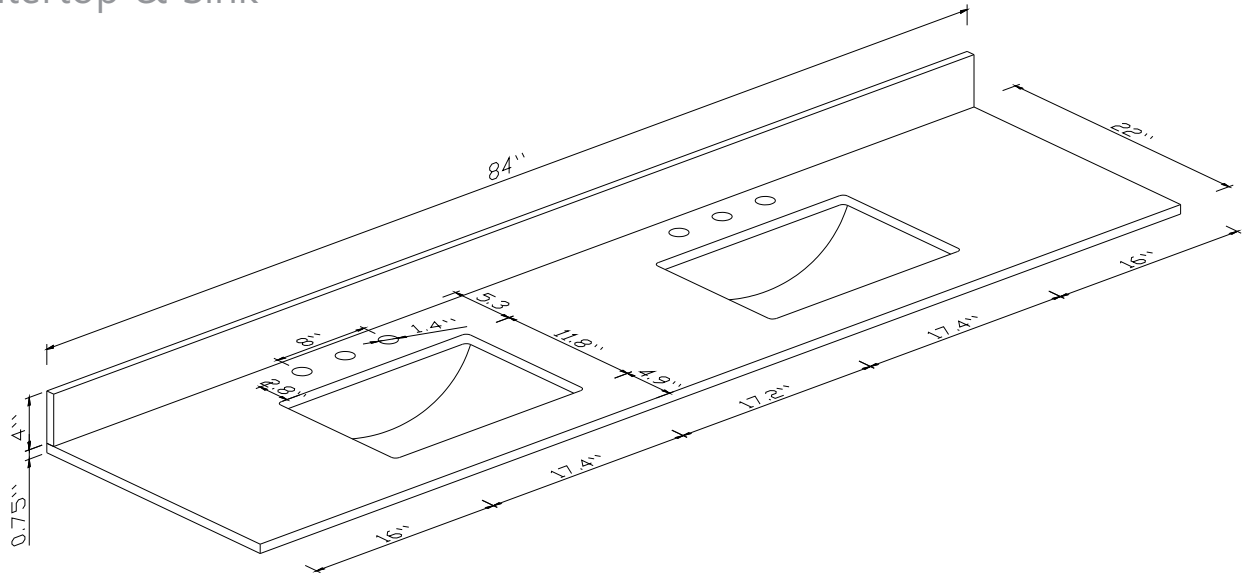

Features

- Solid Wood & Hardwood Construction
- 11 Soft-close Drawers
- 4 Soft-close Doors
- Adjustable leg levelers
- cUPC Undermount Basin

Dimensions

Front

Back

Side

Top

Dimensions:

84``x22``x34 1/4``(With Top)

83``x21 1/2``x33 1/2``(Vanity Only)

Vanity Finish:

- White (W)
- Sapphire Gray (SG)
- Heritage Blue (HB)
- Black Onyx(BO)

Countertop

Calacatta Laza Quartz (QCL)

Certification

CARB P2

Countertop & Sink

Dimensions:

Countertop: 84``x22``x0.75``

Rectangle undermount basin: 20. 1``x15.2``x7.5``