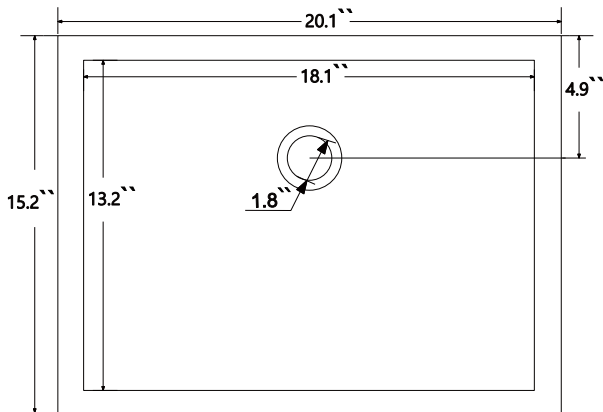

Features

- Solid Wood & Hardwood Construction
- 11 Soft-close Drawers
- 4 Soft-close Doors
- Adjustable leg levelers
- cUPC Undermount Basin

Dimensions

Front

Back

Side

Top

Dimensions:

84``x22``x34 1/4``(With Top)

83``x21 1/2``x33 1/2``(Vanity Only)

Vanity Finish:

- White (W)
- Sapphire Gray (SG)
- Heritage Blue (HB)
- Black Onyx(BO)

Countertop

Calacatta Laza Quartz (QCL)

Certification

CARB P2

Countertop & Sink

Dimensions:

Countertop: 84``x22``x0.75``

Rectangle undermount basin: 20. 1``x15.2``x7.5``