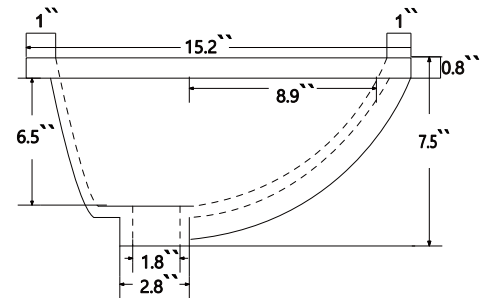

Features

- Solid Wood & Hardwood Construction
- 11 Soft-close Drawers
- 4 Soft-close Doors
- Adjustable leg levelers
- cUPC Undermount Basin

Dimensions

Front

Back

Side

Top

Dimensions:

84``x22``x34 1/4``(With Top)

83``x21 1/2``x33 1/2``(Vanity Only)

Vanity Finish:

- White (W)
- Sapphire Gray (SG)
- Heritage Blue (HB)
- Black Onyx(BO)

Countertop

Calacatta Laza Quartz (QCL)

Certification

CARB P2

Countertop & Sink

Dimensions:

Countertop: 84``x22``x0.75``

Rectangle undermount basin: 20. 1``x15.2``x7.5``