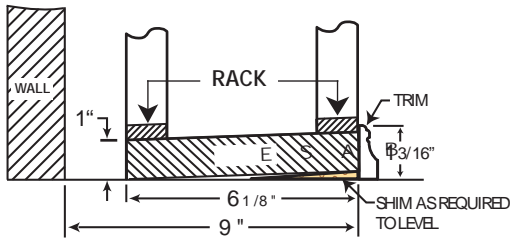

TEST BEFORE USE

Use of Red Rack is strictly at your own risk. Koolr Products Inc. will not accept any responsibility or liability for damages resulting from units not assembled precisely as directed, or not securely fastened to a wall or support with suitable fasteners.

Before placing any bottles in your Red Rack, test it thoroughly to make sure all fasteners are secure.

* BASE AND TRIM KIT

Provides a solid base and professional finish for your Red Rack project; The bases come in 3 different lengths 16", 32", 48" and two corner versions (convex and concave). You can order one directly from Koolr Products Inc. or from your dealer.

With base section in place, check for level and adjust with shims as required. When racks are in place, fasten the lower horizontal bars directly to Base with screws or nails. Nail moldings to face of base and racks.

LIMITED WARRANTY

Koolr Products Inc. warrants this product to be free from defects due to workmanship or material, under normal use and service, for a period of one (1) year after the date of purchase. Please call our customer service department at 1-888-274-8813 or e-mail us at info@koolrproducts.com

This warranty does not cover normal cosmetic wear, cosmetic defects, damage resulting from improper assembly or maintenance, shipping damage, accident, or any misuse, abuse or use contrary to the written instructions. This product is not warranted for commercial use.

The warranties expressed above constitute the entire warranty of Koolr Products Inc. with regard to its products and are in lieu of and exclusive of all other warranties, express or implied, including any of merchantability or fitness for a particular purpose. In no event shall Koolr Products Inc. be liable or responsible for incidental or consequential damages, including spoilage or breakage of wine. It is your own responsibility to insure your wine, and to take all reasonable and necessary precautions to safeguard its condition.