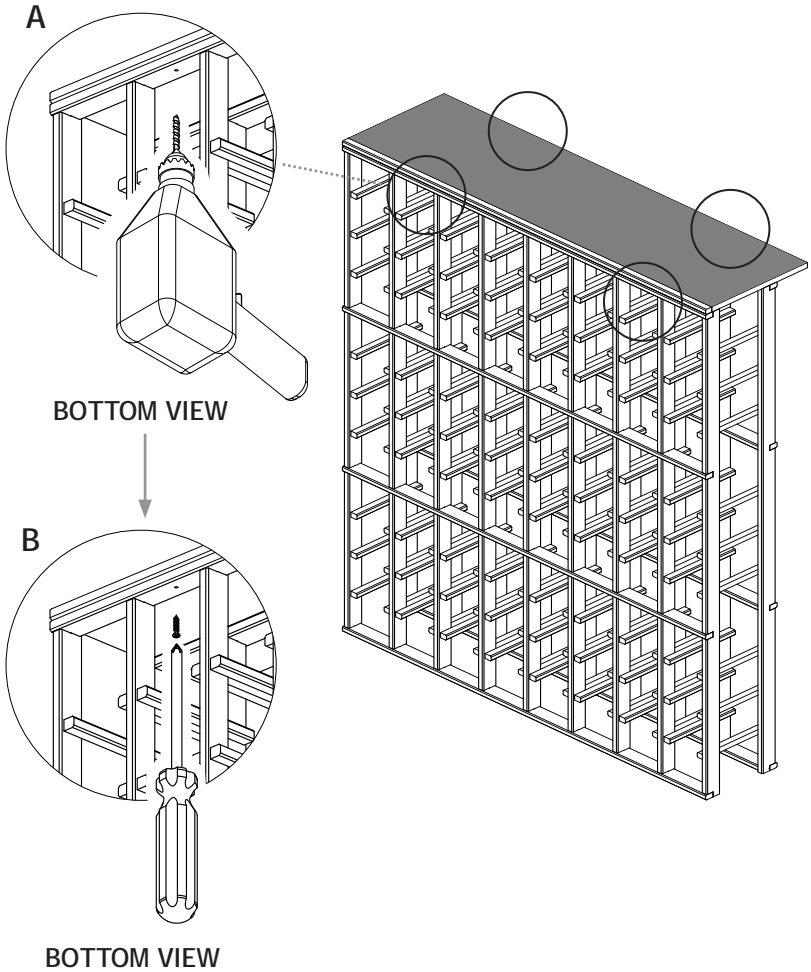

STEP 1

ADDING TABLE TOP

Place the table top onto wine rack with flush surface up.

STEP 2

FASTEN TABLE TOP

Pre-drill $1/16''$ holes for screws, to prevent cracking (figure A). Fasten $7/8''$ flat head screws (figure B).

Before placing any bottles in your Red Rack, test it thoroughly to make sure all fasteners are secure.

* BASE AND TRIM KIT

Provides a solid base and professional finish for your Red Rack project; The bases come in 3 different lengths 16", 32", 48" and two corner versions (convex and concave). You can order one directly from Koolr Products Inc. or from your dealer.