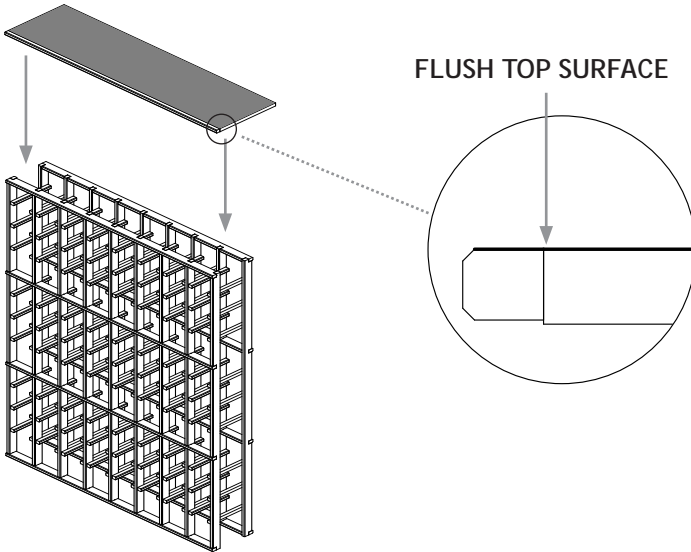

koolrTM
PRODUCTS

red rackTM

TABLE TOP

ASSEMBLY & INSTALLATION GUIDE

TOOLS AND HARDWARE

Drill

Phillips Screwdriver

7/8" Screw x 4

STEP 1

ADDING TABLE TOP

Place the table top onto wine rack with flush surface up.

STEP 2

FASTEN TABLE TOP

Pre-drill $1/16''$ holes for screws, to prevent cracking (figure A). Fasten $7/8''$ flat head screws (figure B).

Before placing any bottles in your Red Rack, test it thoroughly to make sure all fasteners are secure.

* BASE AND TRIM KIT

Provides a solid base and professional finish for your Red Rack project; The bases come in 3 different lengths 16", 32", 48" and two corner versions (convex and concave). You can order one directly from Koolr Products Inc. or from your dealer.