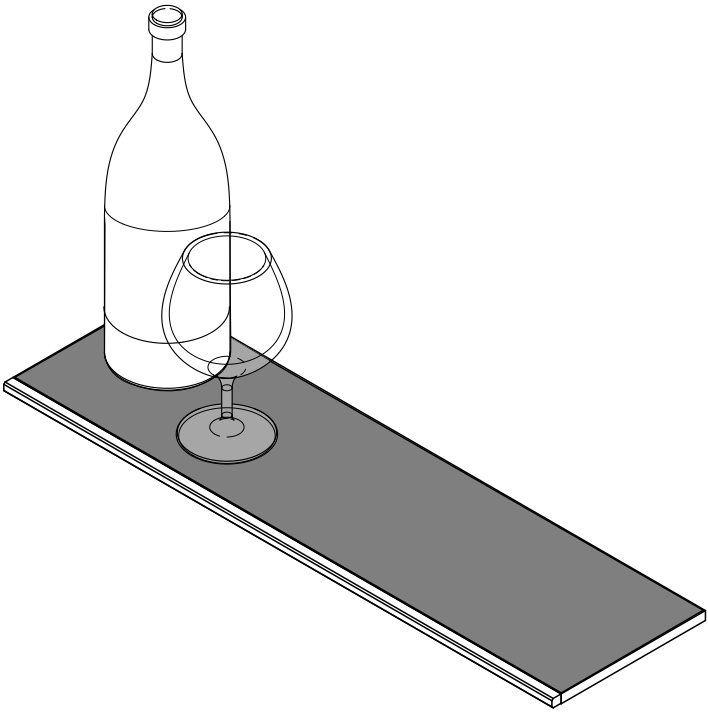

koolrTM
PRODUCTS

red rackTM

TABLE TOP

ASSEMBLY & INSTALLATION GUIDE

TOOLS AND HARDWARE

Drill

Phillips Screwdriver

7/8" Screw x 4

STEP 1

ADDING TABLE TOP

Place the table top onto wine rack with flush surface up.

STEP 2

FASTEN TABLE TOP

Pre-drill $1/16''$ holes for screws, to prevent cracking (figure A). Fasten $7/8''$ flat head screws (figure B).

Before placing any bottles in your Red Rack, test it thoroughly to make sure all fasteners are secure.

* BASE AND TRIM KIT

Provides a solid base and professional finish for your Red Rack project; The bases come in 3 different lengths 16", 32", 48" and two corner versions (convex and concave). You can order one directly from Koolr Products Inc. or from your dealer.