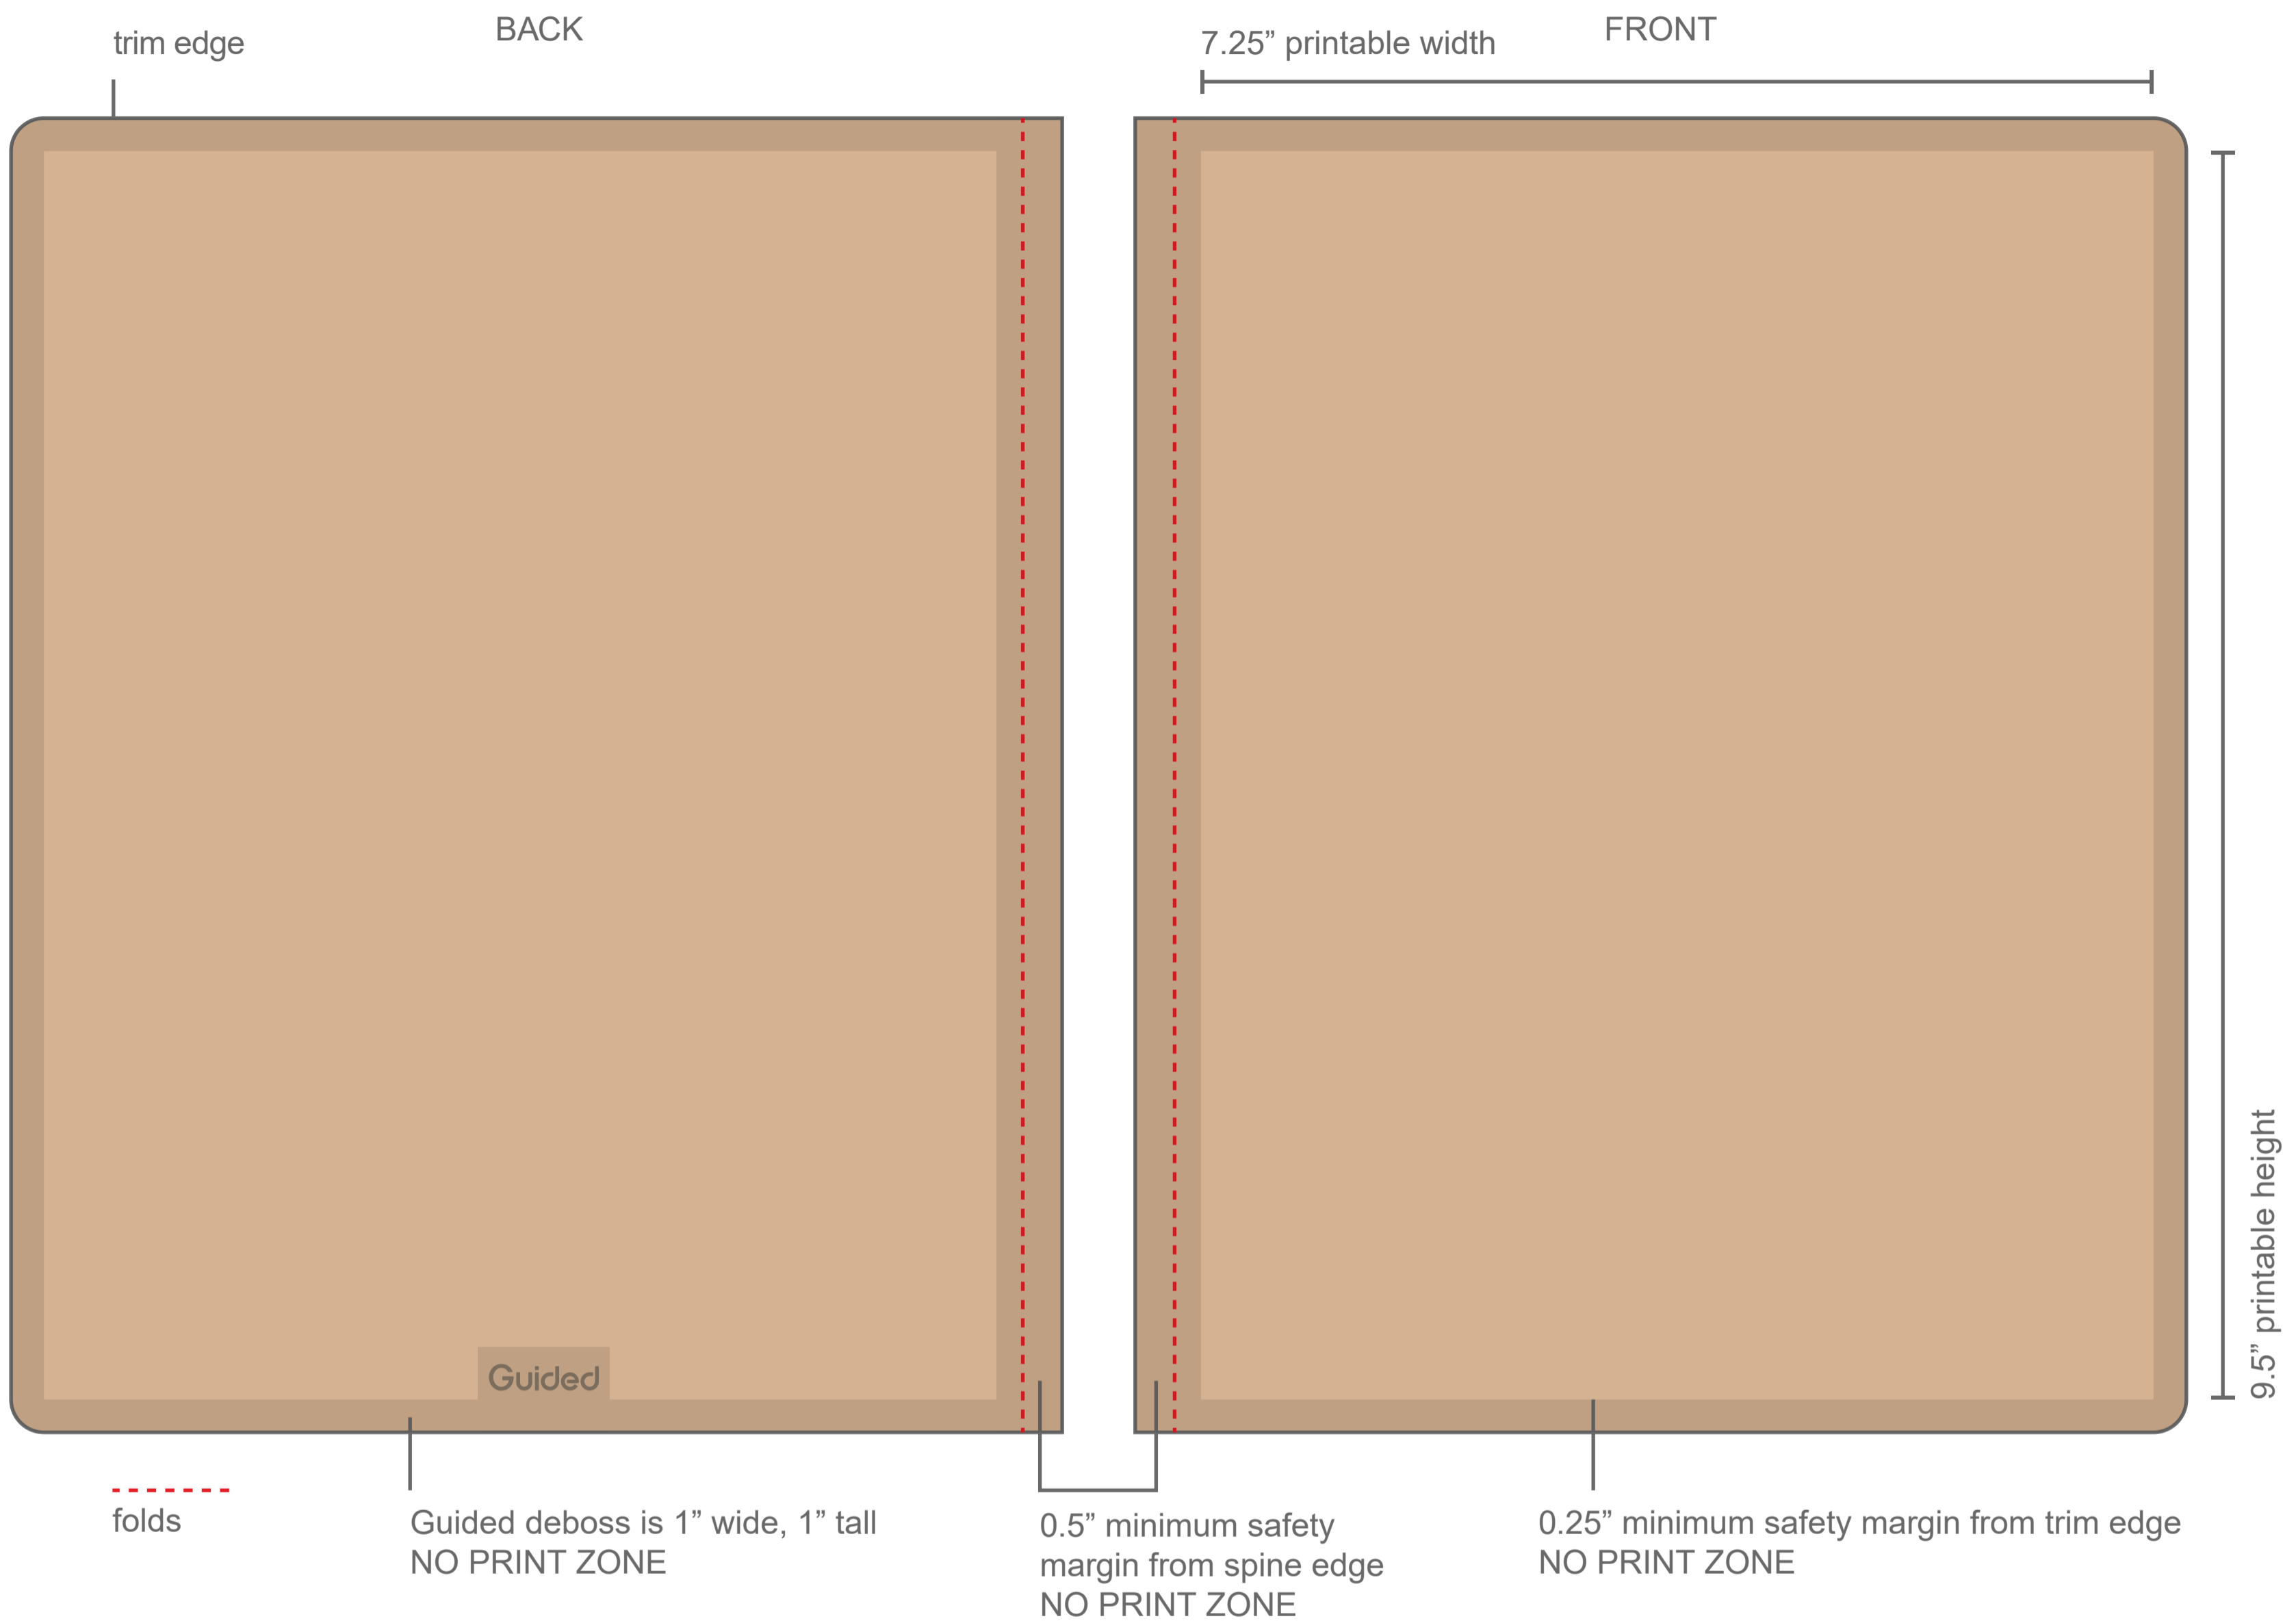

## 8" x 10" Custom Recycled Notebook

For art and print guidelines, go to:

<https://www.guided.com/pages/design-standards>