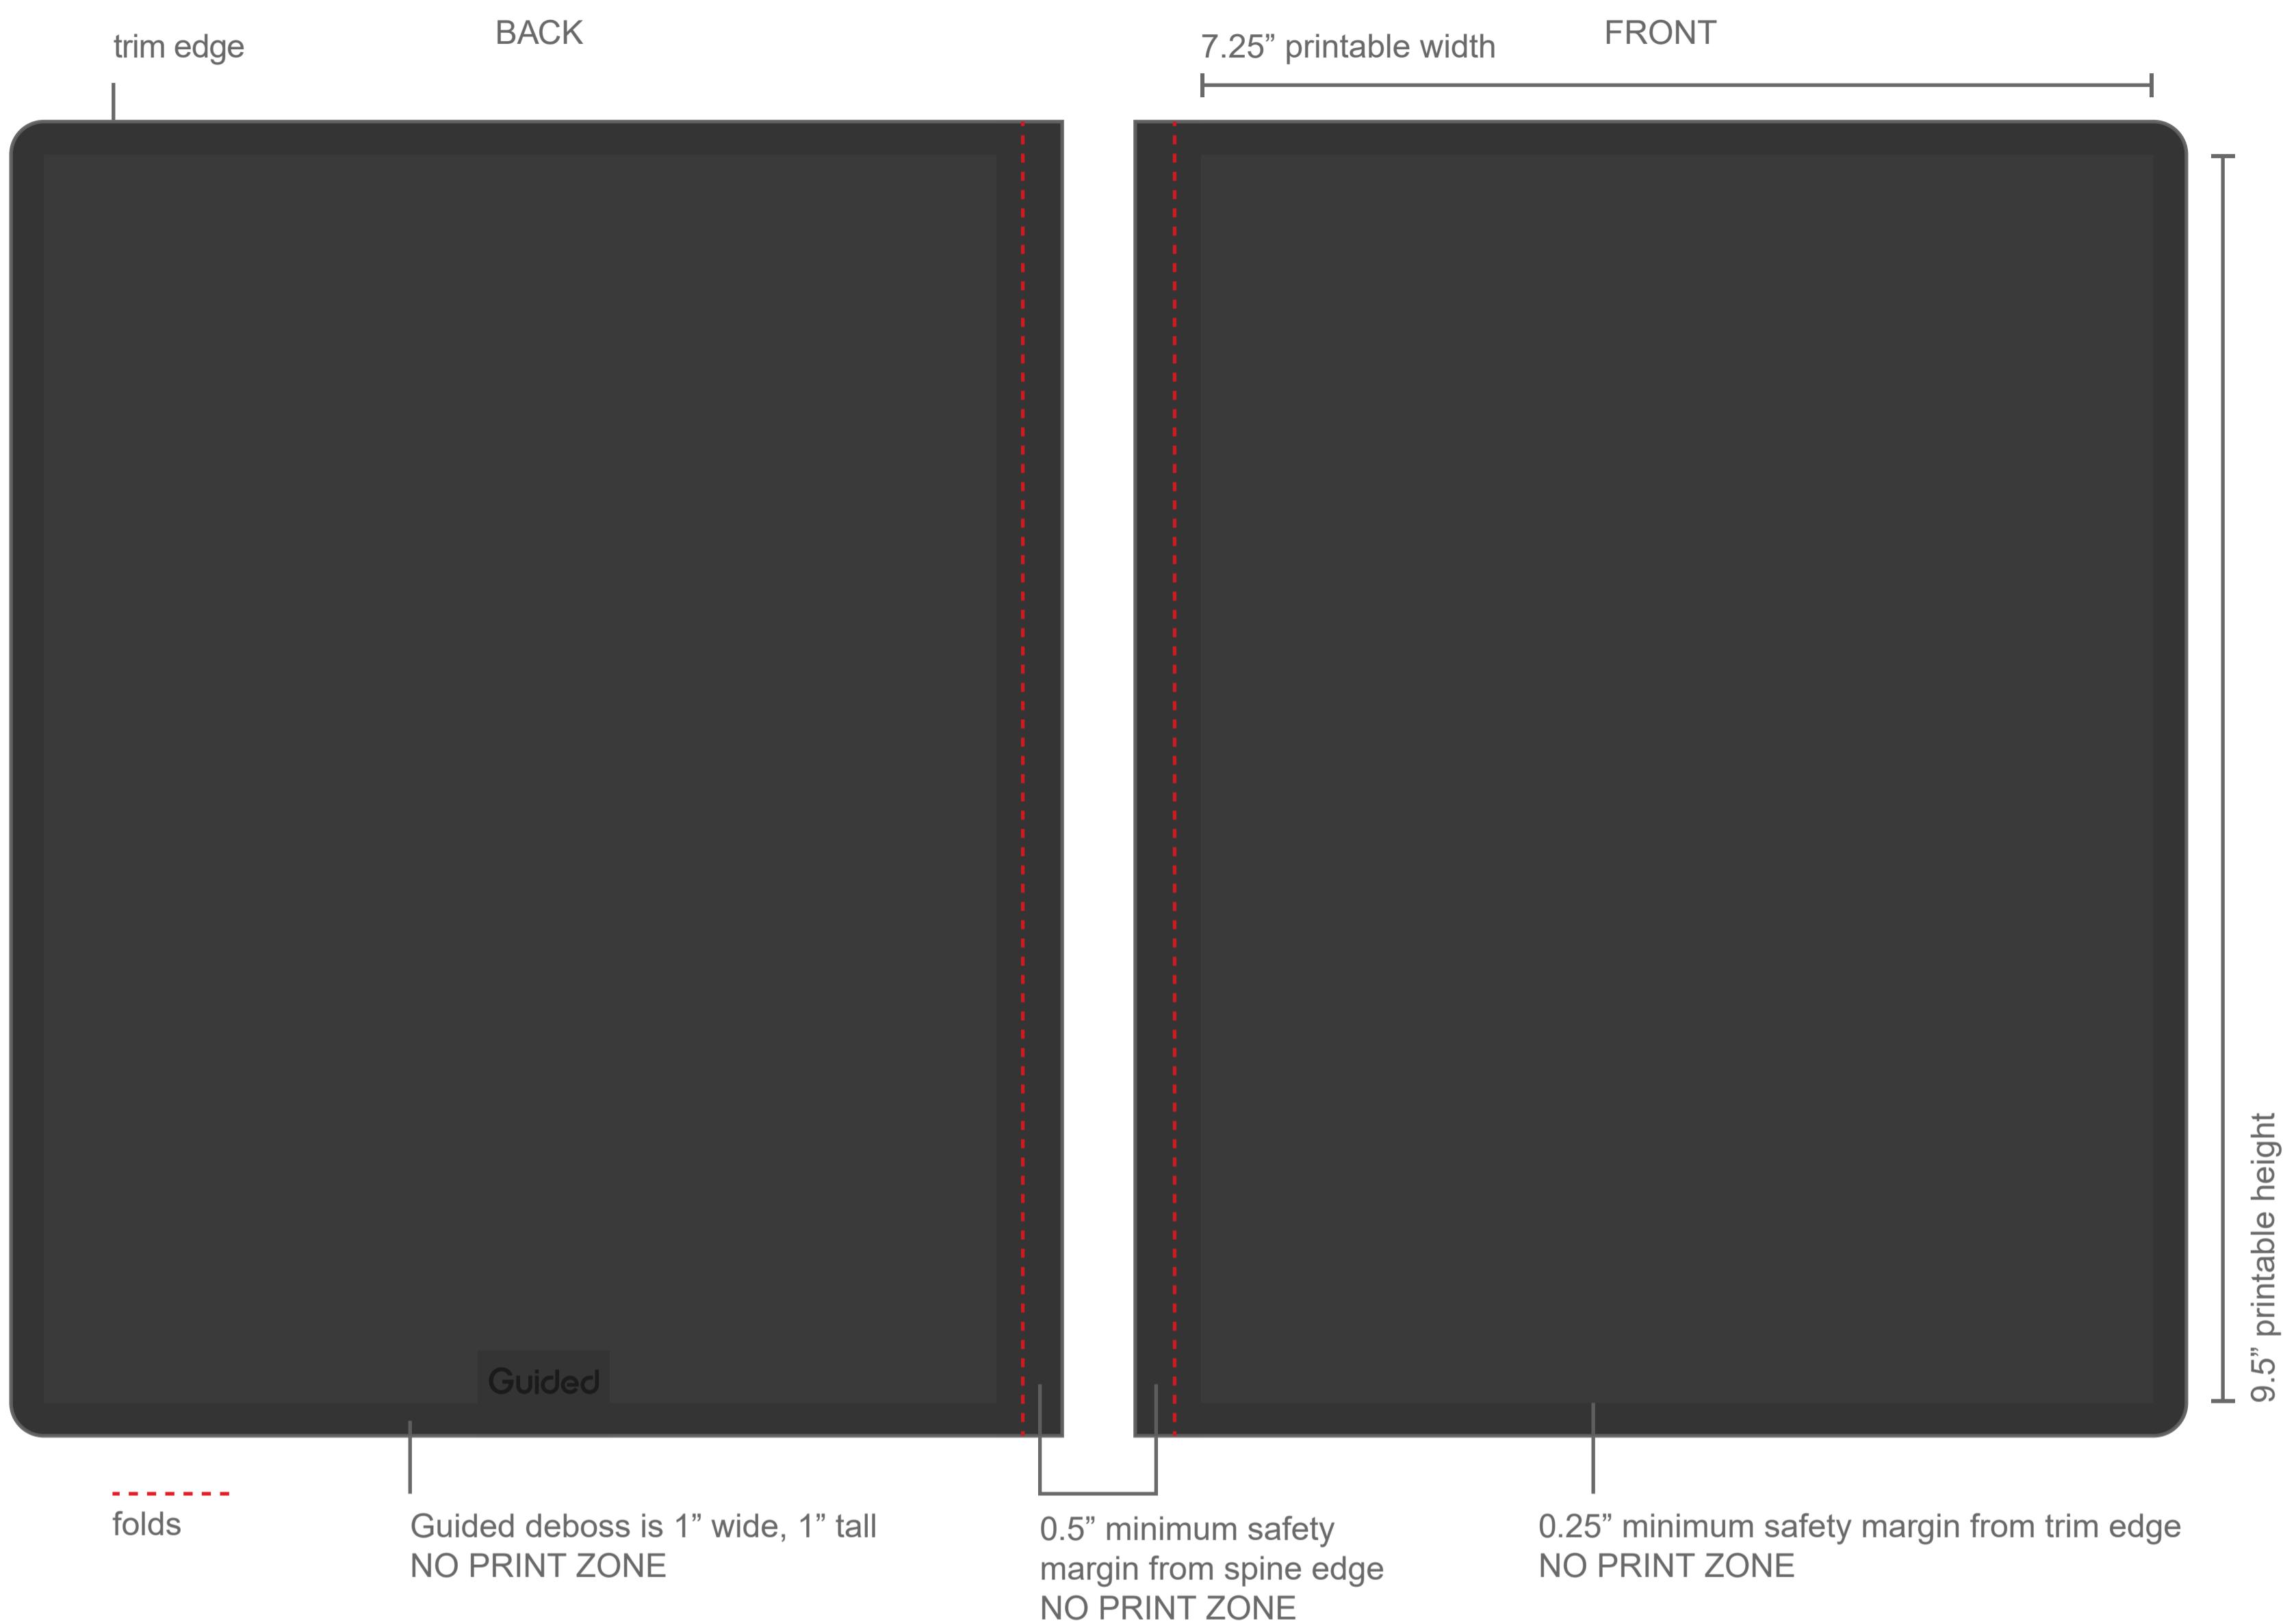

## 8" x 10" Custom Black Recycled Notebook

For art and print guidelines, go to:

<https://www.guided.com/pages/design-standards>

### Project Details:

Customer Name:

Job Number:

Order Number:

Qty:

Paper Type:

Color:

\*Estimated Ship Date: