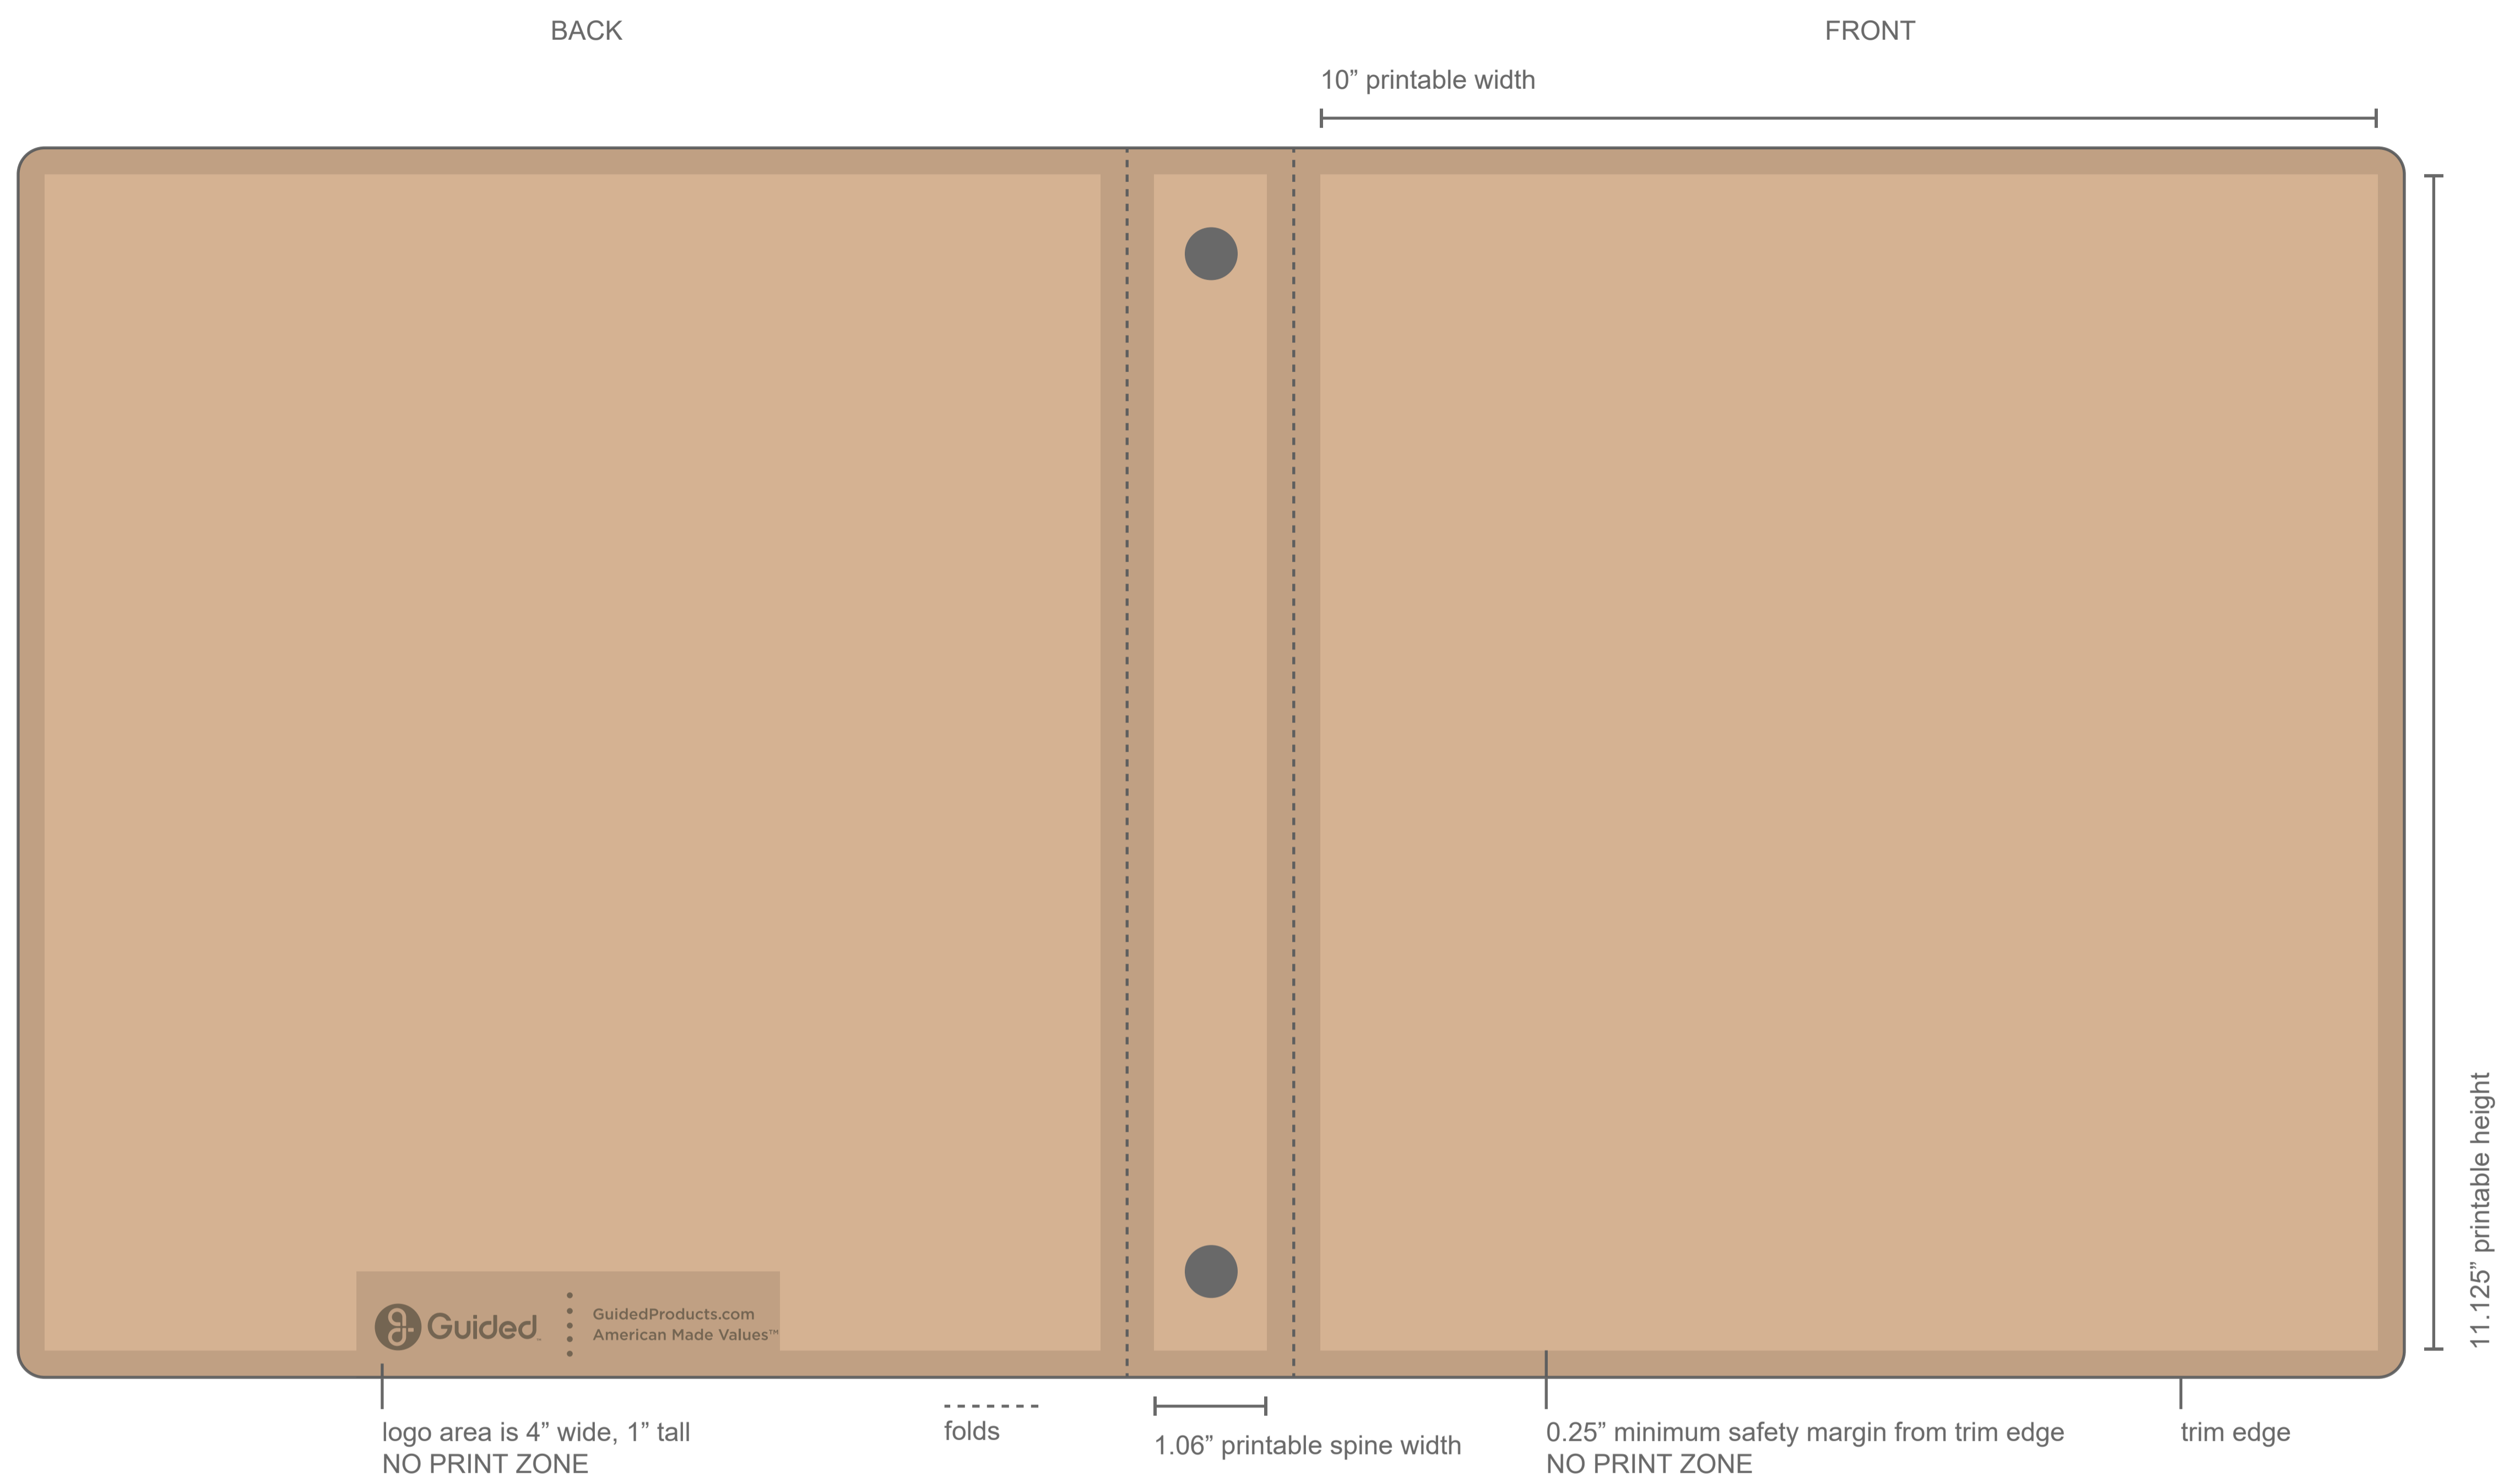

Original 1" Recycled Binder

For art and print guidelines, go to:

<https://www.guided.com/pages/design-standards>

Proof Guidelines:

Outline all text to vector

Best File formats for Proofs are: .AI, .PDF, .EPS