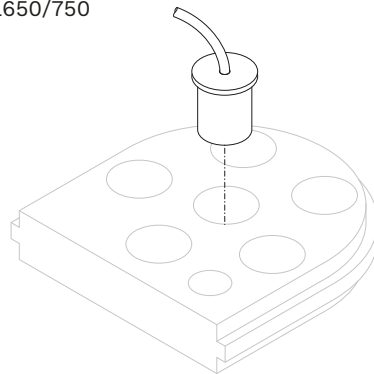

ARMANOV

Recoil Spring Gauge

Instructions for use

Armanov d.o.o.
Brezovce 9
1236 Trzin, Slovenija
Tel: +386 30 467 000
armanov.com

Mounting

Dillon XL650/750

What's in the box?

Charger

Type A or C plugs,
depending on the market

LED light with switch

Dillon Super 1050/RL1100

Mount

for Super 1050
or RL1100

*XL650 / XL750
doesn't need
any mount