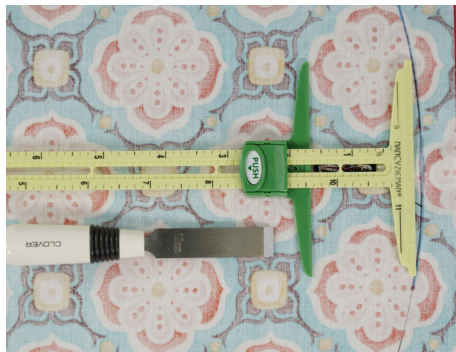

Art. No.	Item
2006	Self-Threading Needles
240	Fork Pins
484/W	Buttonhole Cutter
486/W	Tapered Tailor's Awl
5030	Air Erasable Marker
516	Water Erasable Marker (Thick)
9585	Supersize 5-in-1 Sliding Gauge
3210	Wonder Pins
9582	Clip 'n Glide Bodkin
7803	Point 2 Point Turner
9584	Stitch Guide
3157	Jumbo Wonder Clips
4942	Bordeaux Scissors
7500	Rotary Cutters 45mm
464/18	Bias Tape Maker 3/4"

Other:

- Pellon 808
- Sewing Machine

Instructions:

1. Fuse Pellon 808 to wrong side of inner fabric.

2. Using Clover Supersized 5-in-1 Sliding Gauge and Clover Marker, make a circle on the wrong side of the outer fabric.

3. Use Clover Supersized 5-in-1 Sliding Gauge to measure and mark the buttonhole placements. Using the sewing machine, make the buttonholes. Use the buttonhole cutter to open the buttonholes.

4. Use Clover Wonder Pins to pin the fabrics right sides together. Stitch on the circle marking leaving a 4" opening. Use the Clover Bordeaux scissors to trim around the stitch line.

5. Turn right side out. Use Clover Point 2 Point Turner to push the sides out.

6. Use Clover Stitch Guide to get perfect edge stitching. Use Clover Air Erasable Marker.

7. Use Clover Rotary Cutter to cut fabric strips for drawstring.