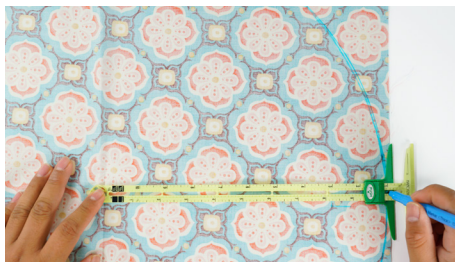

Other:

- Pellon 808
- Sewing Machine

Instructions:

1. Fuse Pellon 808 to wrong side of inner fabric.

2. Using Clover Supersized 5-in-1 Sliding Gauge and Clover Marker, make a circle on the wrong side of the outer fabric.

3. Use Clover Supersized 5-in-1 Sliding Gauge to measure and mark the buttonhole placements. Using the sewing machine, make the buttonholes. Use the buttonhole cutter to open the buttonholes.

4. Use Clover Wonder Pins to pin the fabrics right sides together. Stitch on the circle marking leaving a 4" opening. Use the Clover Bordeaux scissors to trim around the stitch line.

5. Turn right side out. Use Clover Point 2 Point Turner to push the sides out.

6. Use Clover Stitch Guide to get perfect edge stitching. Use Clover Air Erasable Marker.

7. Use Clover Rotary Cutter to cut fabric strips for drawstring.