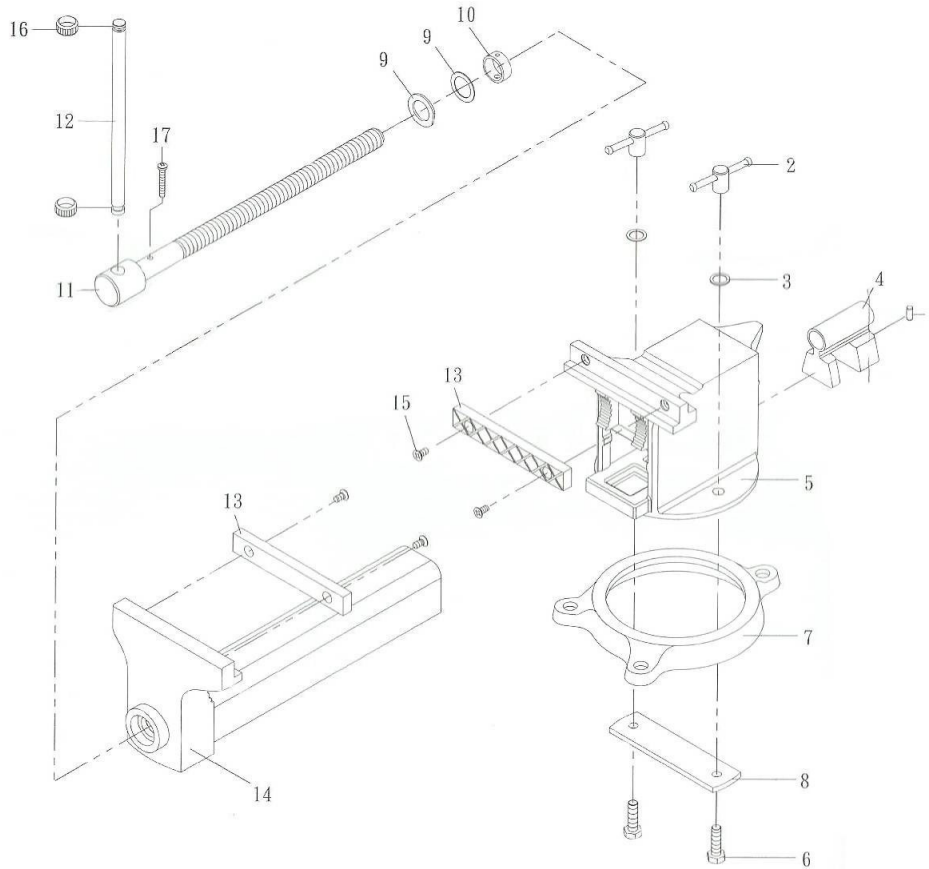

YOST VISES

EST. 1908

Part	Description	Quantity
906-AS-01	Lead Screw Nut Locking Pin	1
906-AS-02	Lockdown	2
906-AS-03	Washer	2
906-AS-04	Lead Screw Nut	1
906-AS-05	Back Jaw	1
906-AS-06	Locking Bolt	2
906-AS-07	Swivel Base	1
906-AS-08	Base Plate	1
906-AS-09	Lead Screw Washer	2
906-AS-10	Lead Screw Bushing	1
906-AS-11	Lead Screw	1
906-AS-12	Handle W/Rubber Washer	1
906-AS-13	Jaw Plate	2
906-AS-14	Front Jaw	1
906-AS-15	Jaw Plate Set Screw	4
906-AS-16	Rubber Ring	2
906-AS-17	Screw	1