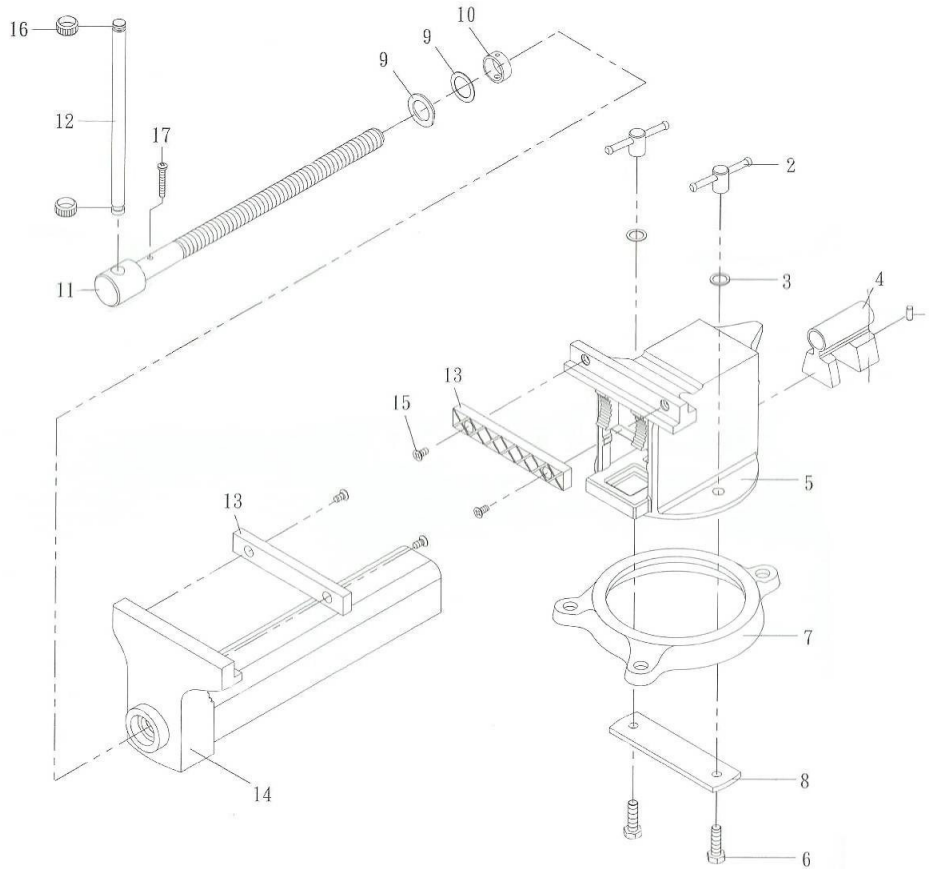

YOST VISES

EST. 1908

Part	Description	Quantity
904-AS-01	Lead Screw Nut Locking Pin	1
904-AS-02	Lockdown	2
904-AS-03	Washer	2
904-AS-04	Lead Screw Nut	1
904-AS-05	Back Jaw	1
904-AS-06	Locking Bolt	2
904-AS-07	Swivel Base	1
904-AS-08	Base Plate	1
904-AS-09	Lead Screw Washer	2
904-AS-10	Lead Screw Bushing	1
904-AS-11	Lead Screw	1
904-AS-12	Handle W/Rubber Washer	1
904-AS-13	Jaw Plate	2
904-AS-14	Front Jaw	1
904-AS-15	Jaw Plate Set Screw	4
904-AS-16	Rubber Ring	2
904-AS-17	Screw	1