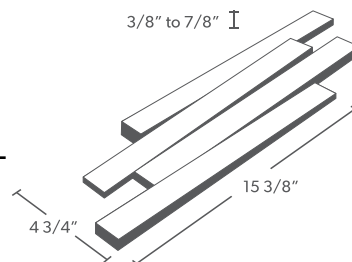

### COLORS AVAILABLE IN THIS PATTERN

Sandstone Grey  
cr5sg

Temple Lava  
cr5bl

Tropical Tan  
cr5tp

Tropical White  
cr5wp

PATTERN:  
**RUSTIC II**  
STYLE:  
**DIMENSIONAL  
TILE**

This product comes in mesh mounted sheets.  
All dimensions are nominal. One Sheet = .51 sq. ft.

**PATTERN: Rustic II**

**Actual Dimensions:**

4.75" x 15.375" x .375" - .875"

120.65 x 390.53 x 9.525 - 22.225mm

**Area Covered:** .51 sq. ft. per piece

**Weight:** Sandstone Grey: 34 lbs. per box

Temple Lava: 35 lbs. per box