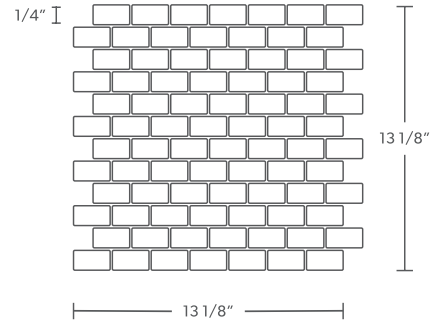

This product comes film face mounted.
All dimensions are nominal. One Sheet = 1.2 sq. ft.

PATTERN:

1"x 2"
OFFSET

STYLE:

MOSAIC TILE

This product comes film face mounted.
All dimensions are nominal. One Sheet = 1.2 sq. ft.

Burning Ice
1x2 V-Cap Strip - Ig12vcburnL

Cool Tropics
1x2 V-Cap Strip - Ig12vccoolL

Deep Flow
1x2 V-Cap Strip - Ig12vcdeepL

Hazy Wave
1x2 V-Cap Strip - Ig12vchazyL

Liquid Rock
1x2 V-Cap Strip - Ig12vcliquL

Solid Ash
1x2 V-Cap Strip - Ig12vcsoliL

PATTERN:

1"x 2"
V-CAP
STRIP

STYLE:
TRIM
TILE