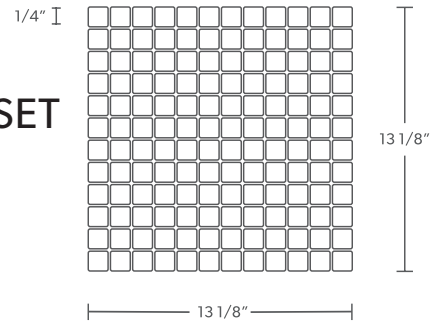

**Hazy Wave**  
1"x 1" Straight Set - Ig11hazyL  
1"x 2" Offset - Ig12hazyL

**Liquid Rock**  
1"x 1" Straight Set - Ig11liquL  
1"x 2" Offset - Ig12liquL

**Solid Ash**  
1"x 1" Straight Set - Ig11soliL  
1"x 2" Offset - Ig12soliL

PATTERN:

**1"x 1"**  
**STRAIGHT SET**

STYLE:

**MOSAIC TILE**

This product comes film face mounted.  
All dimensions are nominal. One Sheet = 1.2 sq. ft.

PATTERN:

**1"x 2"**  
**OFFSET**

STYLE:

STYLE:  
**TRIM**  
**TILE**

This product comes in a strip.  
All dimensions are nominal. One Strip = 1.1 linear ft.

**PATTERN: 1"x 1" STRAIGHT SET**

**Actual Dimensions:**  
 13.15" x 13.15" x .24"  
 334 x 334 x 6mm  
**Area Covered:** 1.2 sq. ft. per sheet  
**Weight:** 28.7 lbs. per box  
**Sheets per box:** 10

**PATTERN: 1"x 2" OFFSET**