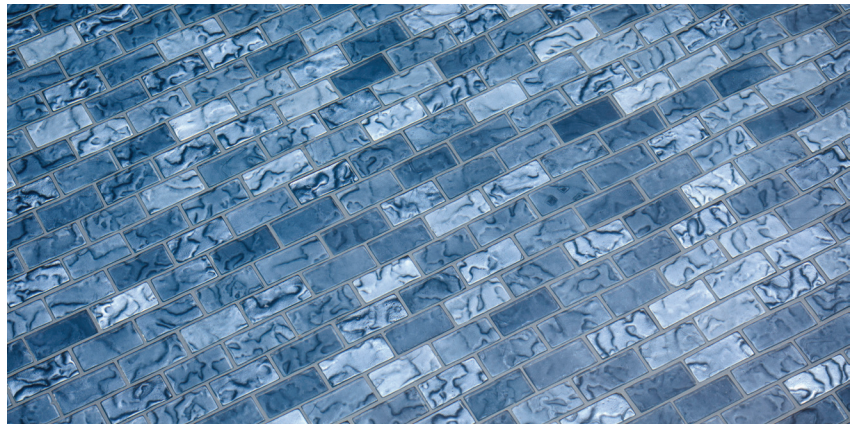

LAVA GLASS COLLECTION

Talking Points

- Lava Glass is a fused glass tile with a durable back paint. The back paint is applied in excess of 1025°F and is what gives the glass tile its color.
- Lava Glass is faced mounted with a translucent, residue free film. In addition to the 1"x1" and 1"x2" formats the Lava Glass Collection includes a corresponding 1"x2" V-cap trim, which is available in all six Lava Glass colors and comes film face mounted in strips for ease of installation.
- Lava Glass meets or exceeds all industry requirements for use in exterior freeze-thaw environments and submerged applications found in "ANSI A137.2 American Nations Standard Specifications For Glass Tile". In independent, third party testing, Lava Glass received the following test results:
  ASTM C373 Water Absorption – Impervious
  ASTM C1026 Freeze-Thaw – Pass (300 cycles)
  ANSI 137.2 Section 7.9 Thermal Shock Resistance – Pass (no visible defects)
  ASTM C650 Chemical Resistance – Class A (no sample pieces affected)
  ASTM C648 Breaking Strength – greater than 550 lbf
- Lava Glass can be easily cut on a wet saw with a continuous rim diamond blade made for cutting glass tile. (Do not dry cut glass tile with a power tool.)

Brand: Island Stone

Material Type: Glass

Styles in Collection: Mosaic Tile, V-Caps

Colors in Collection: Burning Ice, Cool Tropics, Deep Flow, Hazy Wave, Liquid Rock, Solid Ash

Finish: Lava

PATTERN: 1"x 1" STRAIGHT SET

Actual Dimensions:
13.15" x 13.15" x .24"
334 x 334 x 6mm
Area Covered: 1.2 sq. ft. per sheet
Weight: 28.7 lbs. per box
Sheets per box: 10

PATTERN: 1"x 2" OFFSET

Actual Dimensions:
13.15" x 13.15" x .24"
334 x 334 x 6mm
Area Covered: 1.2 sq. ft. per sheet
Weight: 29.8 lbs. per box
Sheets per box: 10

PATTERN: 1"x 2" V-CAP STRIP

Actual Dimensions:
1" x 13.15" x .24"
26 x 334 x 6mm
Weight: 23.1 lbs. per box
Strips per box: 50

Recommended Usage

Interior Wall

Kitchen Backsplash

Fireplace Wall
(Not in Firebox)

Shower Wall

Steam Shower Wall

Exterior Wall

Pool, Spa & Water Feature

All tile and natural stone products may vary slightly in color, shade, finish and size. Upon delivery, inspect the entire tile order prior to commencing tile work. Installation constitutes acceptance. No claims will be accepted after installation. Grout color selection may have an impact on the appearance of the tile.

Confirm complete product specifications at IslandStone.com.