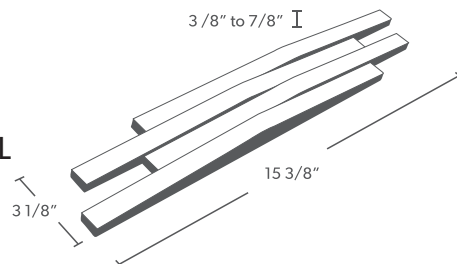

STONE - RHYTHM

COLORS AVAILABLE IN THIS PATTERN

Crystal White
mw3rn

Sandstone Grey
mw3sg

Sandstone Mint
mw3sm

Sutra Black
mw3bm

PATTERN:
RHYTHM
STYLE:
DIMENSIONAL
TILE

This product comes in mesh mounted sheets.
All dimensions are nominal. One Sheet = .34 sq. ft.

Dimensions: 3 1/8" W x 15 3/8" L, 1/2"-3/4" thick

Area Covered: .34 sq. ft. per piece

Weight: 40 lbs. per box

Pieces per box: 16

Talking Points

- Rhythm elevates the look of our popular Rustic II by achieving the original designs distinct tapering relief in both directions on each strip of stone.
- Rhythm replaces the apex joint with a clean edge on each strip results in a clean, dramatic undulating surface when placed en-mass.