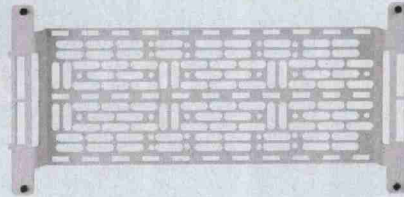

Forging Ahead

Despite this year's challenges, new offerings are in play across all building product types

by MARY SALMONSEN

▲ ALSIDE

The ASCEND cladding system is designed to provide an easy installation process, low total cost, and a beautiful high-quality finish for homeowners and professionals. The composite material incorporates glass-reinforced polymer and graphite-infused polystyrene, which features a Class A fire rating, strong wind load performance, and R-2 thermal resistance. The cladding system is nearly maintenance-free, according to the company, and joins with a self-aligning stack lock that requires no specialized tools to install. alside.com

▼ LEGRAND

Legrand has introduced a new mounting plate and network interface module for its On-Q plastic structured wiring enclosure system. The mounting plate allows a number of third-party devices to be mounted into the enclosure, while the network interface provides strong data throughput through a connection to an existing Wi-Fi router or wired networking throughout the home. The AC106A6 network interface module supports Cat 6a cable connections and terminates up to six data lines for high-speed device connections. legrand.us

▲ BLANCO

The RIVANA faucet collection includes three new kitchen faucets with modern geometric styling in semi-professional, pull-down and bar faucet configurations, as well as a coordinating soap dispenser. All models feature a 1.5 GPM flow rate, and the semi-professional model features a magnetic handspray holder on the faucet. The faucets and dispenser are available in either a polished chrome or stainless finish. blancoamerica.com