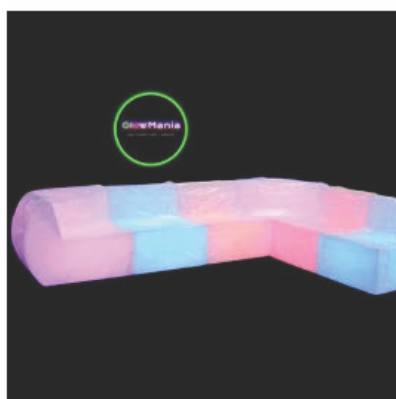

1-6 piece (\$ 45 each)

7-12 piece (\$40 each)

LED SOFA

1-3 piece (\$95 each)

4-6 piece (\$90 each)

Coffee tables

1-3 piece \$50

4-6 piece \$45