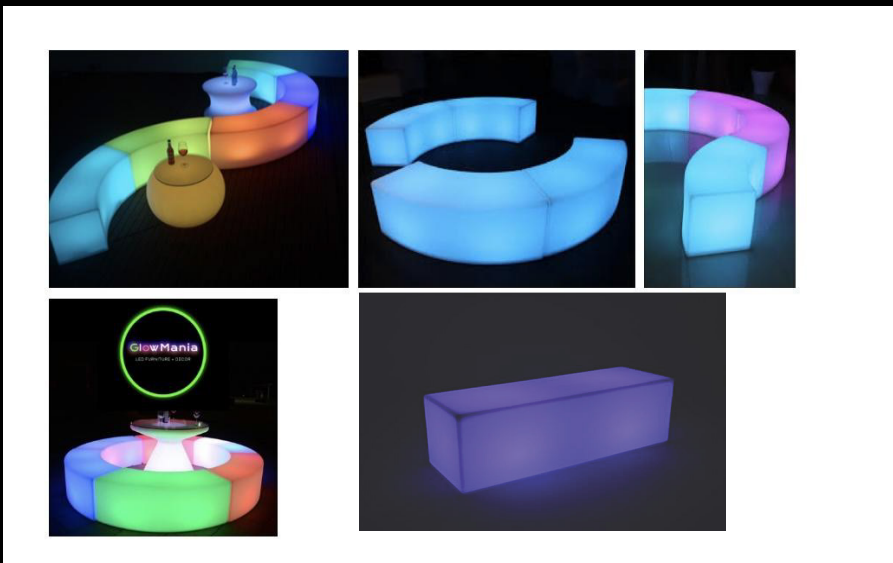

Info@castlemania.ca | Ig : Glowmania_gta | (647)
7011358 | (647) 9153129