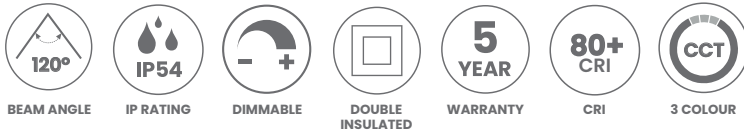

Button

YYS - LARGE

Product Codes: YYS24WCCT

Product Features

- Suitable for residential or commercial in either interior or exterior installations
- Dimmable
- Lifespan - 30,000 hrs (L70)
- Quick-release screw feature to speed up installation
- Push down connector block

Materials & Finish

- **Material**
  - UV resistant PC
- **LED Type**
  - Integrated SMD LED
- **Shape**
  - Round
- **Colour**
  - White

Specifications

- **Power**
  - Voltage - 230V
  - Driver - Integral
  - Wattage - 24W
  - Max ambient operating temperature: +50°C
- **Light Output**
  - Lumens - 2150lm (3K) | 2250lm (4K) | 2300lm (6K)
  - Colour Temperature - 3000K | 4000K | 6000K
  - CRI - >80
- **Lamp**
  - Tech - Integrated LED

Installation

- **Mounting** - Surface Mounted