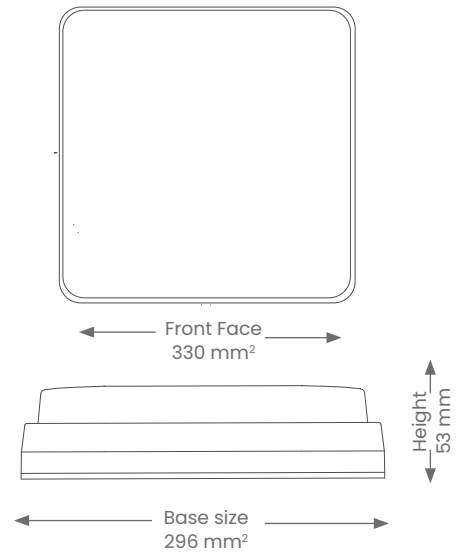

Button

YYS - LARGE

Product Codes: YYS24WCCT

Product Features

- Suitable for residential or commercial in either interior or exterior installations
- Dimmable
- Lifespan - 30,000 hrs (L70)
- Quick-release screw feature to speed up installation
- Push down connector block

Materials & Finish

- **Material**
  - UV resistant PC
- **LED Type**
  - Integrated SMD LED
- **Shape**
  - Round
- **Colour**
  - White

Specifications

- **Power**
  - Voltage - 230V
  - Driver - Integral
  - Wattage - 24W
  - Max ambient operating temperature: +50°C
- **Light Output**
  - Lumens - 2150lm (3K) | 2250lm (4K) | 2300lm (6K)
  - Colour Temperature - 3000K | 4000K | 6000K
  - CRI - >80
- **Lamp**
  - Tech - Integrated LED

Installation

- **Mounting** - Surface Mounted