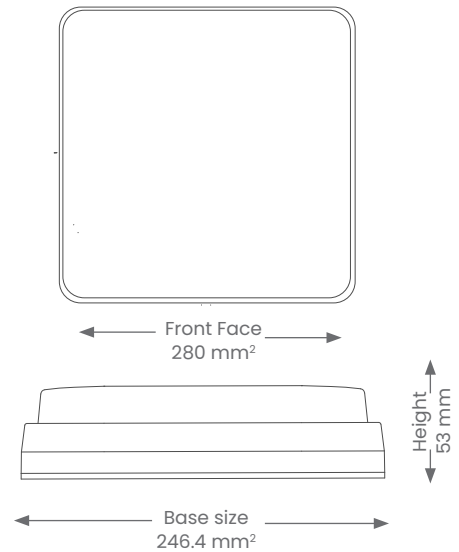

Button

YYS - MEDIUM

Product Codes: YYS18WCCT

Product Features

- Suitable for residential or commercial in either interior or exterior installations
- Dimmable
- Lifespan - 30,000 hrs (L70)
- Quick-release screw feature to speed up installation
- Push down connector block

Materials & Finish

- **Material**
  - UV resistant PC
- **LED Type**
  - Integrated SMD LED
- **Shape**
  - Round
- **Colour**
  - White

Specifications

- **Power**
  - Voltage - 230V
  - Driver - Integral
  - Wattage - 18W
  - Max ambient operating temperature: +50°C
- **Light Output**
  - Lumens - 1550lm (3K) | 1600lm (4K) | 1650lm (6K)
  - Colour Temperature - 3000K | 4000K | 6000K
  - CRI - >80
- **Lamp**
  - Tech - Integrated LED

Installation

- **Mounting** - Surface Mounted