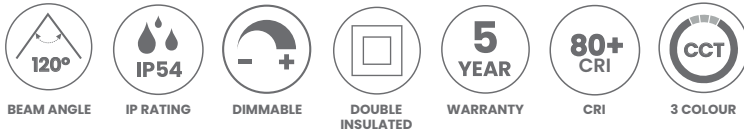

Button

YYS - MEDIUM

Product Codes: YYS18WCCT

Product Features

- Suitable for residential or commercial in either interior or exterior installations
- Dimmable
- Lifespan - 30,000 hrs (L70)
- Quick-release screw feature to speed up installation
- Push down connector block

Materials & Finish

- **Material**
 - UV resistant PC
- **LED Type**
 - Integrated SMD LED
- **Shape**
 - Round
- **Colour**
 -  White

Specifications

- **Power**
 - Voltage - 230V
 - Driver - Integral
 - Wattage - 18W
 - Max ambient operating temperature: +50°C
- **Light Output**
 - Lumens - 1550lm (3K) | 1600lm (4K) | 1650lm (6K)
 - Colour Temperature - 3000K | 4000K | 6000K
 - CRI - >80
- **Lamp**
 - Tech - Integrated LED