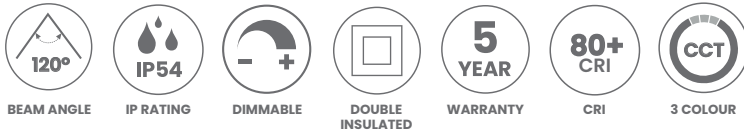

Button

YYS - SMALL

Product Codes: YYS15WCCT

Product Features

- Suitable for residential or commercial in either interior or exterior installations
- Dimmable
- Lifespan - 30,000 hrs (L70)
- Quick-release screw feature to speed up installation
- Push down connector block

Materials & Finish

- **Material**
 - UV resistant PC
- **LED Type**
 - Integrated SMD LED
- **Shape**
 - Round
- **Colour**
 -  White

Specifications

- **Power**
 - Voltage - 230V
 - Driver - Integral
 - Wattage - 15W
 - Max ambient operating temperature: +50°C
- **Light Output**
 - Lumens - 1250lm (3K) | 1300lm (4K) | 1350lm (6K)
 - Colour Temperature - 3000K | 4000K | 6000K
 - CRI - >80
- **Lamp**
 - Tech - Integrated LED