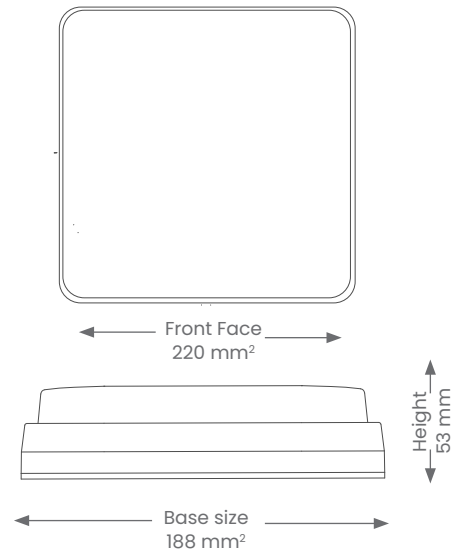

Button

YYS - SMALL

Product Codes: YYS15WCCT

Product Features

- Suitable for residential or commercial in either interior or exterior installations
- Dimmable
- Lifespan - 30,000 hrs (L70)
- Quick-release screw feature to speed up installation
- Push down connector block

Materials & Finish

- **Material**
 - UV resistant PC
- **LED Type**
 - Integrated SMD LED
- **Shape**
 - Round
- **Colour**
 -  White

Specifications

- **Power**
 - Voltage - 230V
 - Driver - Integral
 - Wattage - 15W
 - Max ambient operating temperature: +50°C
- **Light Output**
 - Lumens - 1250lm (3K) | 1300lm (4K) | 1350lm (6K)
 - Colour Temperature - 3000K | 4000K | 6000K
 - CRI - >80
- **Lamp**
 - Tech - Integrated LED