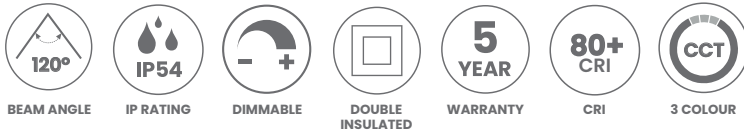

Button

YR - SMALL - TRICOLOUR ADJUSTABLE

Product Codes: YYR15WCCT

Product Features

- Suitable for residential or commercial in either interior or exterior installations
- Dimmable
- Lifespan - 30,000 hrs (L70)
- Quick-release screw feature to speed up installation
- Available in single colour or tricolour temperature models
- Push down connector block

Materials & Finish

- **Material**
 - UV resistant PC
- **LED Type**
 - Integrated SMD LED
- **Shape**
 - Round
- **Colour**
 -  White

Specifications

- **Power**
 - Voltage - 230V
 - Driver - Integral
 - Wattage - 15W
 - Max ambient operating temperature: +50°C
- **Light Output**
 - Lumens - 1250lm (3K) | 1300lm (4K) | 1350lm (6K)
 - Colour Temperature - 3000K | 4000K | 6000K
 - CRI - >80
- **Lamp**
 - Tech - Integrated LED