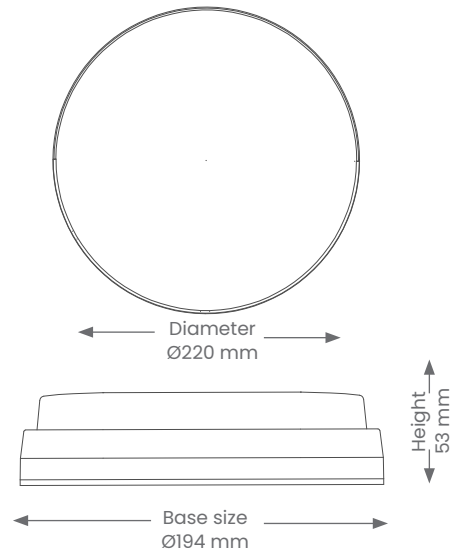

Button

YR - SMALL - TRICOLOUR ADJUSTABLE

Product Codes: YYR15WCCT

Product Features

- Suitable for residential or commercial in either interior or exterior installations
- Dimmable
- Lifespan - 30,000 hrs (L70)
- Quick-release screw feature to speed up installation
- Available in single colour or tricolour temperature models
- Push down connector block

Materials & Finish

- **Material**
 - UV resistant PC
- **LED Type**
 - Integrated SMD LED
- **Shape**
 - Round
- **Colour**
 -  White

Specifications

- **Power**
 - Voltage - 230V
 - Driver - Integral
 - Wattage - 15W
 - Max ambient operating temperature: +50°C
- **Light Output**
 - Lumens - 1250lm (3K) | 1300lm (4K) | 1350lm (6K)
 - Colour Temperature - 3000K | 4000K | 6000K
 - CRI - >80
- **Lamp**
 - Tech - Integrated LED