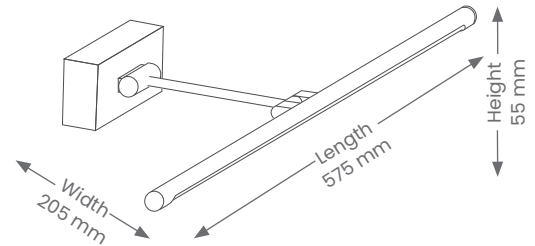

# Mirror Light WILLOW – MEDIUM

Product Codes: MPL10WCCT-SN/ BLK / WH

BEAM ANGLE

IP RATING

WARRANTY

CRI

3 COLOUR

## Product Features

- Suitable for residential in interior installations.
- Excellent even light output
- Flexible arm and head to allow light to be adjusted once installed

## Specifications

- Non-dimmable
- **Power**
  - Voltage - 230V
  - Driver - Integral
  - Wattage - 10W
- **Light Output**
  - Lumens - 660lm (3000K) | 670lm (4000K) | 640lm (6000K)
  - Colour Temperature - 3000K | 4000K | 6000K
  - CRI - >80
- **Lamp**
  - Integrated LED
- **Base Size**
  - 150L x 55H x 35D mm