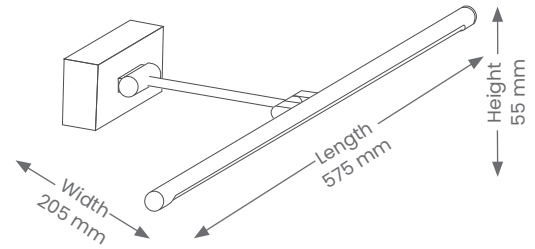

# Mirror Light WILLOW – MEDIUM

Product Codes: MPL10W4K-SN & MPL10W4K-BLK

BEAM ANGLE

IP RATING

WARRANTY

CRI

1 COLOUR

## Product Features

- Suitable for residential in interior installations.
- Excellent even light output
- Flexible arm and head to allow light to be adjusted once installed

## Specifications

- Non-dimmable
- **Power**
  - Voltage - 230V
  - Driver - Integral
  - Wattage - 10W
- **Light Output**
  - Lumens - 700lm
  - Colour Temperature - 4000K
  - CRI - >80
- **Lamp**
  - Integrated LED
- **Base Size**
  - 150L x 55H x 35D mm