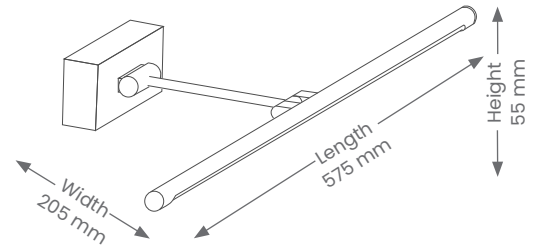

# Mirror Light WILLOW – MEDIUM

Product Codes: MPL10W3K-SN & MPL10W3K-BLK

BEAM ANGLE

IP RATING

WARRANTY

CRI

1 COLOUR

## Product Features

- Suitable for residential in interior installations.
- Excellent even light output
- Flexible arm and head to allow light to be adjusted once installed

## Specifications

- Non-dimmable
- **Power**
  - Voltage - 230V
  - Driver - Integral
  - Wattage - 10W
- **Light Output**
  - Lumens - 680lm
  - Colour Temperature - 3000K
  - CRI - >80
- **Lamp**
  - Integrated LED
- **Base Size**
  - 150L x 55H x 35D mm