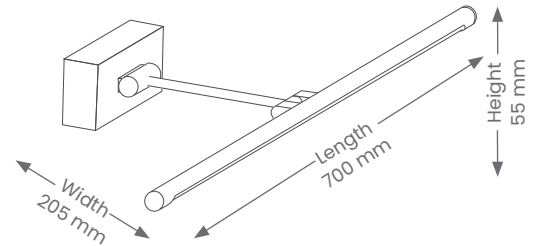

Mirror Light WILLOW – LARGE

Product Codes: MPL12WCCT-SN / BLK / WH

BEAM ANGLE

IP RATING

WARRANTY

CRI

3 COLOUR

Product Features

- Suitable for residential in interior installations.
- Excellent even light output
- Flexible arm and head to allow light to be adjusted once installed

Materials & Finish

- **Material**
 - Aluminium, ABS, Polymethyl methacrylate
 - Lens - Diffused
- **LED Type**
 - Integrated SMD LED
- **Colour**
 -  Satin Nickel  Black  White

Specifications

- Non-dimmable
- **Power**
 - Voltage - 230V
 - Driver - Integral
 - Wattage - 12W
- **Light Output**
 - Lumens - 780lm (3000K) | 760lm (4000K) | 750lm (6000K)
 - Colour Temperature - 3000K | 4000K | 6000K
 - CRI - >80
- **Lamp**
 - Integrated LED
- **Base Size**
 - 150L x 55H x 35D mm