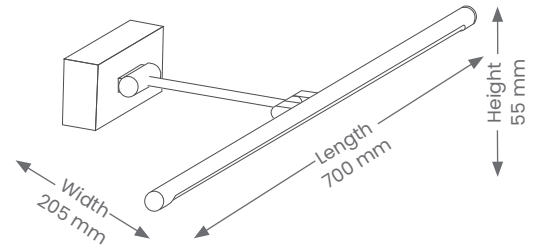

Mirror Light WILLOW – LARGE

Product Codes: MPL12W4K-SN & MPL12W4K-BLK

BEAM ANGLE

IP RATING

WARRANTY

CRI

1 COLOUR

Product Features

- Suitable for residential in interior installations.
- Excellent even light output
- Flexible arm and head to allow light to be adjusted once installed

Materials & Finish

- **Material**
 - Aluminium, ABS, Polymethyl methacrylate
 - Lens - Diffused
- **LED Type**
 - Integrated SMD LED
- **Colour**
 -  Satin Nickel  Black

Specifications

- Non-dimmable
- **Power**
 - Voltage - 230V
 - Driver - Integral
 - Wattage - 12W
- **Light Output**
 - Lumens - 840lm
 - Colour Temperature - 4000K
 - CRI - >80
- **Lamp**
 - Integrated LED
- **Base Size**
 - 150L x 55H x 35D mm