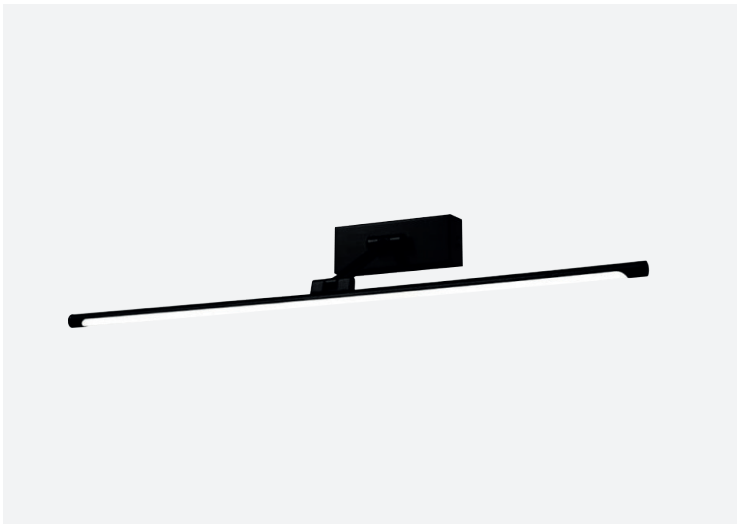

Mirror Light WILLOW – LARGE

Product Codes: MPL12W4K-SN & MPL12W4K-BLK

BEAM ANGLE

IP RATING

WARRANTY

CRI

1 COLOUR

Product Features

- Suitable for residential in interior installations.
- Excellent even light output
- Flexible arm and head to allow light to be adjusted once installed

Materials & Finish

- **Material**
 - Aluminium, ABS, Polymethyl methacrylate
 - Lens - Diffused
- **LED Type**
 - Integrated SMD LED
- **Colour**
 -  Satin Nickel  Black

Specifications

- Non-dimmable
- **Power**
 - Voltage - 230V
 - Driver - Integral
 - Wattage - 12W
- **Light Output**
 - Lumens - 840lm
 - Colour Temperature - 4000K
 - CRI - >80
- **Lamp**
 - Integrated LED
- **Base Size**
 - 150L x 55H x 35D mm