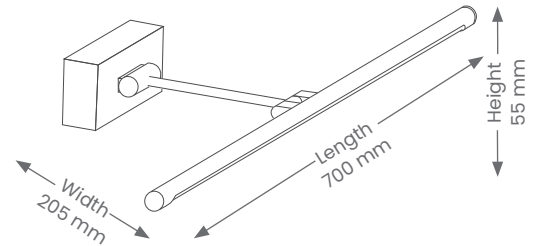

# Mirror Light WILLOW – LARGE

Product Codes: MPL12W3K-SN & MPL12W3K-BLK

BEAM ANGLE

IP RATING

WARRANTY

CRI

1 COLOUR

## Product Features

- Suitable for residential in interior installations.
- Excellent even light output
- Flexible arm and head to allow light to be adjusted once installed

## Specifications

- Non-dimmable
- **Power**
  - Voltage - 230V
  - Driver - Integral
  - Wattage - 12W
- **Light Output**
  - Lumens - 820lm
  - Colour Temperature - 3000K
  - CRI - >80
- **Lamp**
  - Integrated LED
- **Base Size**
  - 150L x 55H x 35D mm