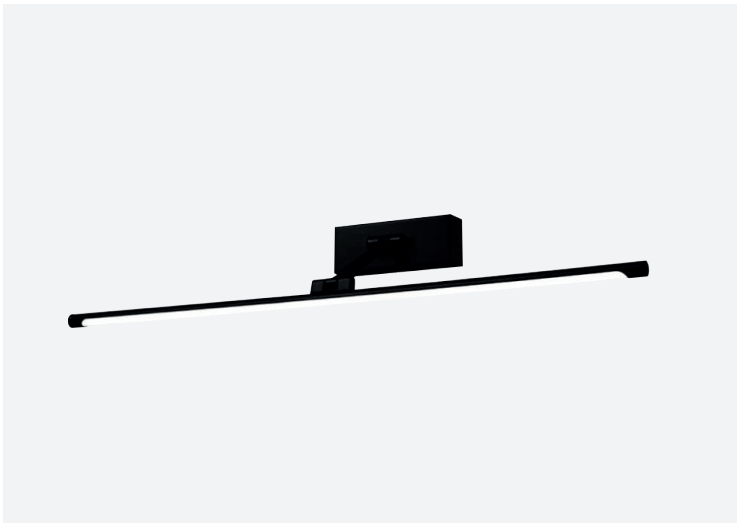

# Mirror Light WILLOW – LARGE

Product Codes: MPL12W3K-SN & MPL12W3K-BLK

BEAM ANGLE

IP RATING

WARRANTY

CRI

1 COLOUR

## Product Features

- Suitable for residential in interior installations.
- Excellent even light output
- Flexible arm and head to allow light to be adjusted once installed

## Materials & Finish

- **Material**
  - Aluminium, ABS, Polymethyl methacrylate
  - Lens - Diffused
- **LED Type**
  - Integrated SMD LED
- **Colour**
  -  Satin Nickel  Black

## Specifications

- Non-dimmable
- **Power**
  - Voltage - 230V
  - Driver - Integral
  - Wattage - 12W
- **Light Output**
  - Lumens - 820lm
  - Colour Temperature - 3000K
  - CRI - >80
- **Lamp**
  - Integrated LED
- **Base Size**
  - 150L x 55H x 35D mm