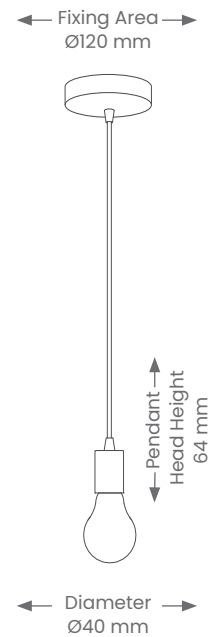

Pendant WEASTLY

Product Codes: P811-BLK/RED/WH

IP RATING

DIMMABLE*

WARRANTY

Product Features

- Dimmable, lamp dependent
- Suitable for residential or commercial in interior installations.
- Supplied with 2M adjustable suspension cable

Materials & Finish

- **Material**
 - Metal & Fabric cord
- **Colour**
 -  Black  Red
 -  White

Specifications

- **Power**
 - Voltage - 230V
 - Wattage - 60W Max
- **Lamp**
 - Replaceable E27 (sold separately)