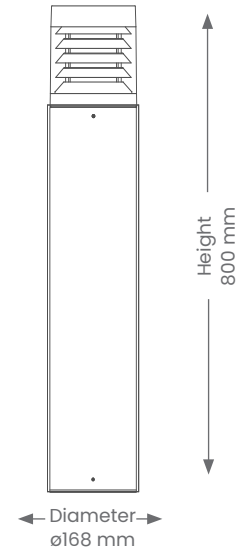

### W800

Product Codes: WBLD25W

BEAM ANGLE

IP RATING

WARRANTY

CRI

1 COLOUR

## Specifications

- Non-Dimmable
- IK Rating - IK08
- **Power**
  - Voltage - 230V
  - Driver - Integral
  - Wattage - 25W Max
  - Power Factor - >0.92
  - Max ambient operating temperature: +40°C
- **Light Output**
  - Lumens - 940lm
  - Colour Temperature - 4000K
  - CRI - >80
- **Lamp**
  - Tech - Integrated LED