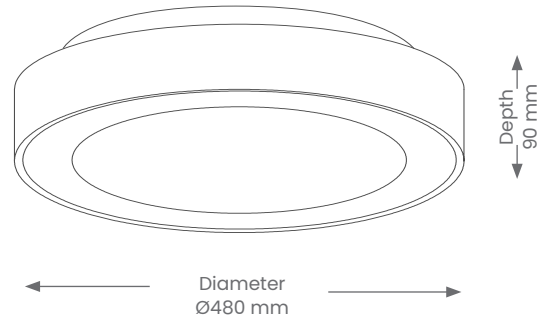

Button

VENIUS V02 – SMALL

Product Codes: HV3040W – BLK/BBC

Product Features

- Suitable for residential or commercial in interior installations
- Tricolour switchable
- Dimmable
- Offers up to as much light output as 6 x 12W downlights

Materials & Finish

- **Material**
 - Aluminium frame
 - Lens - Plastic diffuser
- **LED Type**
 - Integrated SMD LED
- **Colour**
 -  Black
 -  Brushed Coffee

Specifications

- **Power**
 - Voltage - 230V
 - Driver - Integral
 - Wattage - 40W
- **Light Output**
 - Lumens - 2600lm (3K) | 2900lm (3.5K) | 3200lm (4K)
 - Colour Temperature - 3000K | 3500K | 4000K
 - CRI - >80
- **Lamp**
 - Tech - Integrated LED