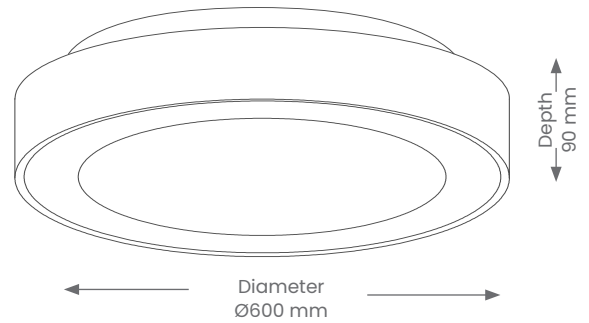

Button

VENIUS V02 – LARGE

Product Codes: HV3050W – BLK/BBC

BEAM ANGLE

IP RATING

DIMMABLE

WARRANTY

CRI

3 COLOUR

Product Features

- Suitable for residential or commercial in interior installations
- Tricolour switchable
- Dimmable
- Offers up to as much light output as 6 x 12W downlights

Materials & Finish

- **Material**
 - Aluminium frame
 - Lens - Plastic diffuser
- **LED Type**
 - Integrated SMD LED
- **Colour**
 -  Black
 -  Brushed Coffee

Specifications

- **Power**
 - Voltage - 230V
 - Driver - Integral
 - Wattage - 50W
- **Light Output**
 - Lumens - 3300lm (3K) | 3700lm (3.5K) | 4000lm (4K)
 - Colour Temperature - 3000K | 3500K | 4000K
 - CRI - >80
- **Lamp**
 - Tech - Integrated LED