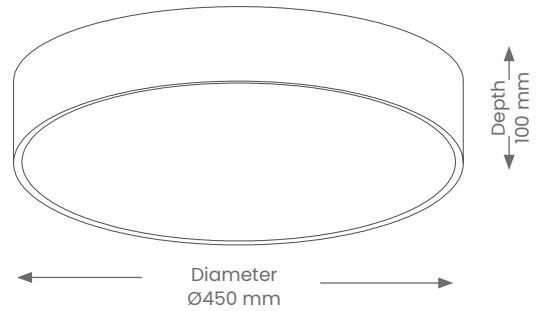

Button

VENIUS V01 – SMALL

Product Codes: HV3535W-WH/BLK/BBC

BEAM ANGLE

IP RATING

DIMMABLE

WARRANTY

CRI

- **Material**
 - Aluminium frame
 - Lens - Plastic diffuser
- **LED Type**
 - Integrated SMD LED
- **Colour**
 -  White  Black
 -  Brushed Coffee

Specifications

- **Power**
 - Voltage - 230V
 - Driver - Integral
 - Wattage - 35W
- **Light Output**
 - Lumens - 2300lm (3K) | 2500lm (3.5K) | 2800lm (4K)
 - Colour Temperature - 3000K | 3500K | 4000K
 - CRI - >80
- **Lamp**
 - Tech - Integrated LED