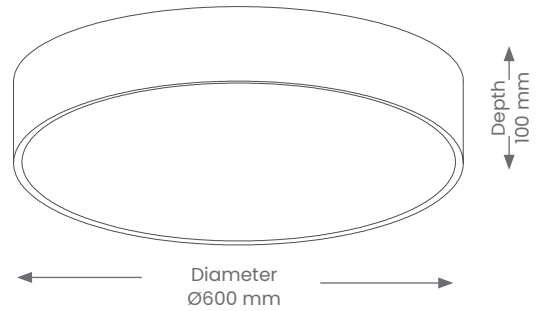

Button

VENIUS V01 - LARGE

Product Codes: HV3550W-WH/BLK/BBC

BEAM ANGLE

IP RATING

DIMMABLE

WARRANTY

CRI

3 COLOUR

Product Features

- Suitable for residential or commercial in interior installations
- Tricolour switchable
- Dimmable
- Offers up to as much light output as 6 x 12W downlights

Materials & Finish

- **Material**
  - Aluminium frame
  - Lens - Plastic diffuser
- **LED Type**
  - Integrated SMD LED
- **Colour**
  - White Black
  - Brushed Coffee

Specifications

- **Power**
  - Voltage - 230V
  - Driver - Integral
  - Wattage - 35W
- **Light Output**
  - Lumens - 2300lm (3K) | 2500lm (3.5K) | 2800lm (4K)
  - Colour Temperature - 3000K | 3500K | 4000K
  - CRI - >80
- **Lamp**
  - Tech - Integrated LED

Installation

- **Mounting** - Surface Mounted