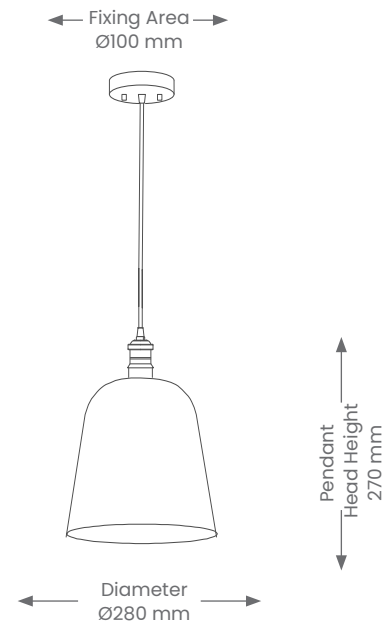

Pendant
LUX RETRO – LARGE
Product Codes: VP343

Product Features

- Dimmable, lamp dependent
- Suitable for residential or commercial in interior installations.
- Supplied with 2M adjustable suspension cable

Materials & Finish

- **Material**
 - Opal White Glass & Black Cordset
- **Colour**
 -  Opal

Specifications

- **Power**
 - Voltage - 230V
 - Wattage - 60W Max
- **Lamp**
 - LEDG95E278W (lamp included)

Installation