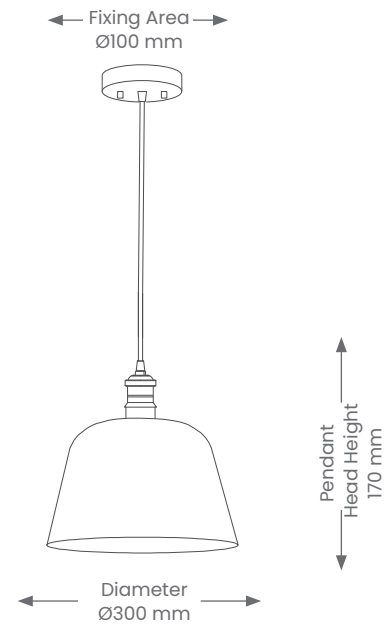

## Product Features

- Dimmable, lamp dependent
- Suitable for residential or commercial in interior installations.
- Supplied with 2M adjustable suspension cable

## Specifications

- **Power**
  - Voltage - 230V
  - Wattage - 60W Max
- **Lamp**
  - LEDG95E278W (lamp included)