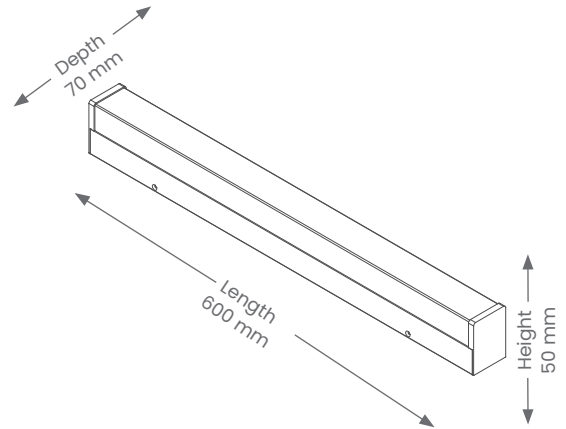

Mirror Light TIAGO – SMALL

Product Codes: MLS600CCT/ MLS600CCT-WH/ BLK

BEAM ANGLE

IP RATING

WARRANTY

CRI

2 COLOUR

Product Features

- **Material**
 - Aluminium
 - Lens - Polycarbonate
- **LED Type**
 - Integrated SMD LED
- **Colour**
 -  Chrome  White  Black

Specifications

- Non-dimmable
- **Power**
 - Voltage - 230V
 - Driver - Integral
 - Wattage - 12W
 - Max ambient operating temperature: +50°C
- **Light Output**
 - Lumens - 800lm (3K) | 840lm (4K)
 - Colour Temperature - 3000K | 4000K
 - CRI - >80
- **Lamp**
 - Integrated LED