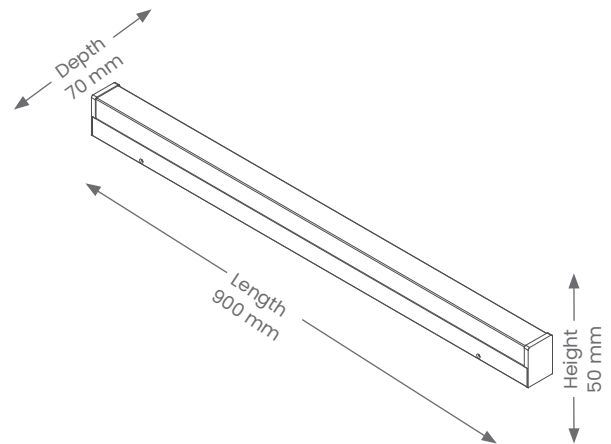

Mirror Light TIAGO – MEDIUM

Product Codes: MLS900CCT/ MLS900CCT-BLK

BEAM ANGLE

IP RATING

WARRANTY

CRI

2 COLOUR

Product Features

- **Material**
 - Aluminium
 - Lens - Polycarbonate
- **LED Type**
 - Integrated SMD LED
- **Colour**
 -  Chrome  Black

Specifications

- Non-dimmable
- **Power**
 - Voltage - 230V
 - Driver - Integral
 - Wattage - 18W
 - Max ambient operating temperature: +50°C
- **Light Output**
 - Lumens - 1150lm (3K) | 1200lm (4K)
 - Colour Temperature - 3000K | 4000K
 - CRI - >80
- **Lamp**
 - Integrated LED