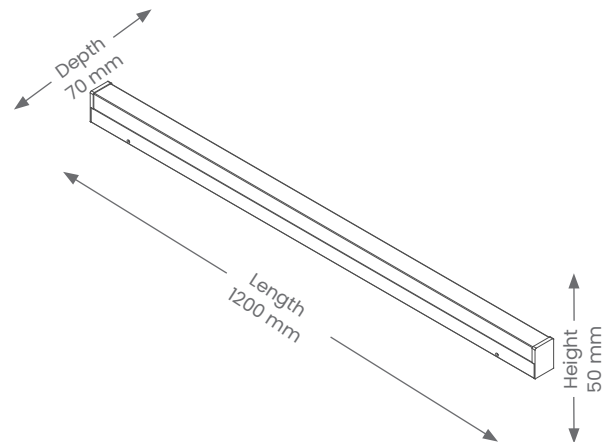

# Mirror Light TIAGO – LARGE

Product Codes: MLS1200CCT

BEAM ANGLE

IP RATING

WARRANTY

CRI

2 COLOUR