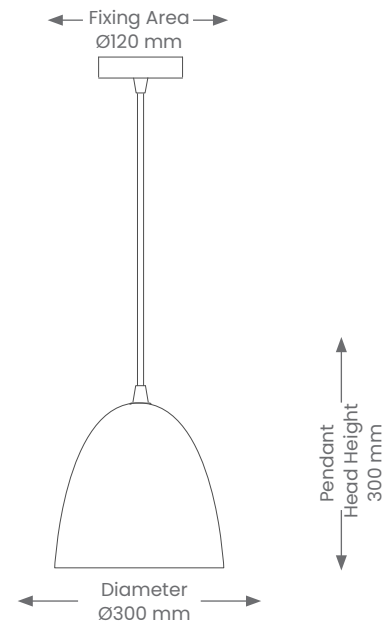

Pendant

THEO

Product Codes: P822-BCH/RED/CO/CUSTOM

IP RATING

WARRANTY

Product Features

- Suitable for over bench top or hung in clusters
- Suitable for residential or commercial in interior installations.
- Supplied with 2M adjustable suspension cable

Materials & Finish

- **Material**
 - Metal
- **Colour**
 - Brushed Chrome
 - Red
 - White
 - Copper
 - Custom (* indent only)

* Custom colours available, P.O.A.

Specifications

- **Power**
 - Voltage - 230V
 - Wattage - 60W Max
- **Lamp**
 - Replaceable E27 (sold separately):
 - for colour red, copper, & brushed chrome finishes
 - G95E2712WO (lamp included):
 - for colour white finish