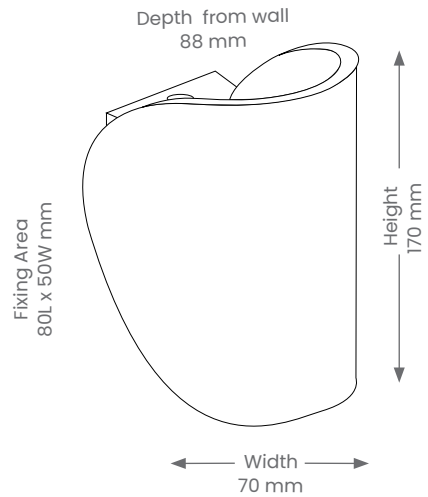

Wall Light

Taco

Product Codes: A1532LED-WH/ BLK

BEAM ANGLE

IP RATING

CRI

WARRANTY

1 COLOUR

Product Features

- Suitable for residential or commercial in exterior installations.
- 2-Way Light Direction
- Lifespan - 30,000 hours (L70)

Materials & Finish

- **Material**
 - Anodised 6063 aluminium
- **LED Type**
 - Integrated SMD LED
- **Colour**
 -  White
 -  Black

Specifications

- Non-dimmable
- IK Rating - IK08
- **Power**
 - Voltage - 230V
 - Driver - Integral
 - Wattage - 6W
 - Max ambient operating temperature: +55°C
- **Light Output**
 - Lumens - 540lm
 - Colour Temperature - 3000K
 - CRI - >80
- **Lamp**
 - Tech - Integrated LED